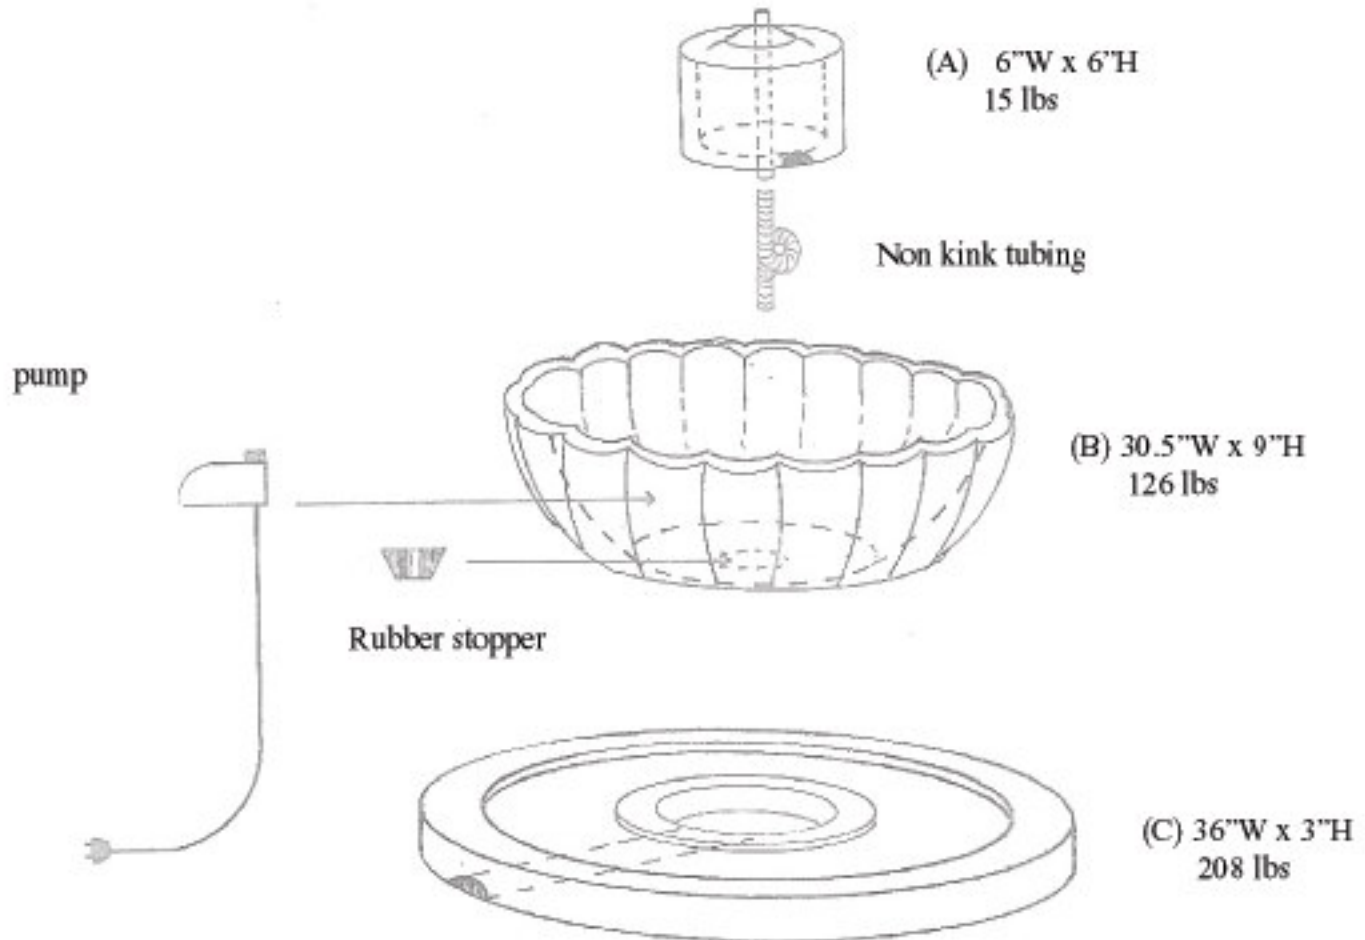

Alhambra Fountain

www.uniquegardendecor.com
(866) 382-8600

Revised July 27, 2006

Pump Kit Parts

PK 120 (1)
8" length of 1/2" Black Non-Kink tubing (1)
#7 rubber stopper (1)
Hose clamps (3)
Plumbers putty
Wedges (4)

Note - Hose clamps may be used as flow restrictor