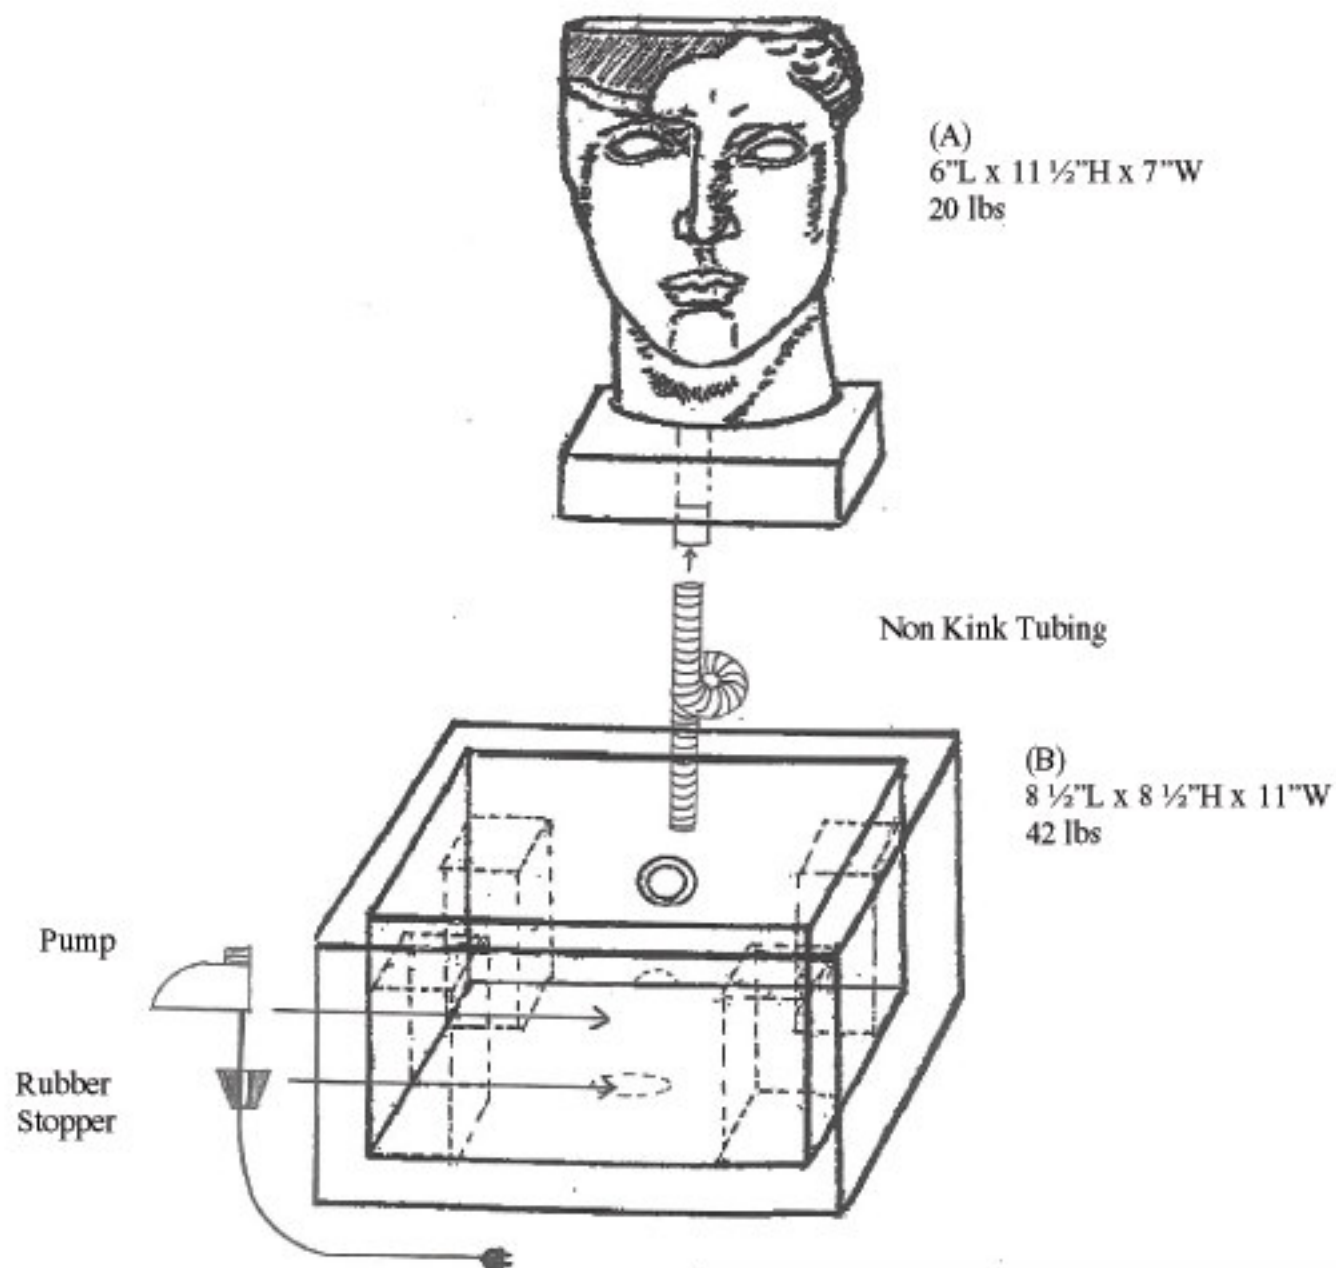

Cara Classica Fountain

www.uniquegardendecor.com

(866) 382-8600

Pump Kit Parts List

PK80 Pump
Approx. 12" length of 1/2" Black Non-kink tubing (1)
#7 rubber stopper (1)
Hose clamps (3)
Wedges (4)
Plumber putty
Note - Hose clamps may be used as flow restrictor