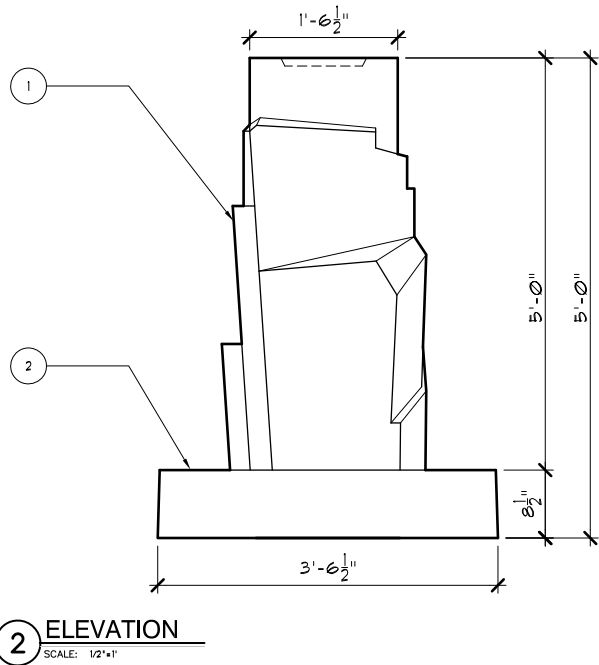

PARTS LIST

ITEM NO	COMPONENT	PART NO.	DESCRIPTION	MANUFACTURER	QTY	REMARKS
1	FOUNTAIN	-	60" H FLOURISH FOUNTAIN - GFRC	TREVI	1	COLOR OPTIONAL
2		-	8" H X 18" SQUARE BUILT IN RISER - GFRC	TREVI	1	COLOR OPTIONAL
3		-	42" SQUARE X 8-1/2" H PEDESTAL BASE - GFRC	TREVI	1	COLOR OPTIONAL
4		-	39-1/4" X 6" H SQUARE PLASTIC BASIN	TREVI	1	-
5	TUBING	-	3/4" DIA COUPLER END	-	1	PRE-INSTALLED
6		-	3/4" X 1/2" REDUCER	-	1	PRE-INSTALLED
7		-	1/2" DIA x 41" LG PVC PIPE PLAIN END	-	1	PRE-INSTALLED
8	PARTS BAG	C105	5/8" DIA. x 12" LG TUBING - CLEAR VINYL PLAIN END	-	1	-
9		C105	1/2" DIA BALL VALVE	-	1	-
10		C105	PLASTIC SHIMS	EZ - SHIM	6	-
11		C105	1-1/4" RUBBER PLUG	TREVI	1	-
12	PUMP	-	MODEL 1200 - WP3500, 1100 GPH	JEBAO	1	-

Precautions should be taken to prevent damage from water freezing in reservoir.

**3 SECTION**  
SCALE: 1/2"=1'

COPYRIGHT 2003 TREVI MANUFACTURING ALL RIGHTS RESERVED

EMANT SHOP.DWG

Yard Art

925.487.7166

www.uniquegardendecor.com