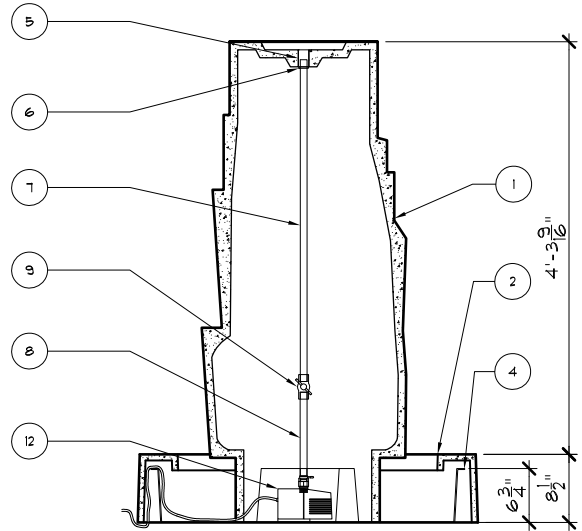

PARTS LIST

ITEM NO	COMPONENT	PART NO.	DESCRIPTION	MANUFACTURER	QTY	REMARKS
1	FOUNTAIN	-	60" H FLOURISH FOUNTAIN - GFRC	TREVI	1	COLOR OPTIONAL
2		-	8" H X 18" SQUARE BUILT IN RISER - GFRC	TREVI	1	COLOR OPTIONAL
3		-	42" SQUARE X 8-1/2" H PEDESTAL BASE - GFRC	TREVI	1	COLOR OPTIONAL
4		-	39-1/4" X 6" H SQUARE PLASTIC BASIN	TREVI	1	-
5	TUBING	-	3/4" DIA COUPLER END	-	1	PRE-INSTALLED
6		-	3/4" X 1/2" REDUCER	-	1	PRE-INSTALLED
7		-	1/2" DIA x 41" LG PVC PIPE PLAIN END	-	1	PRE-INSTALLED
8	PARTS BAG	C105	5/8" DIA. x 12" LG TUBING - CLEAR VINYL PLAIN END	-	1	-
9		C105	1/2" DIA BALL VALVE	-	1	-
10		C105	PLASTIC SHIMS	EZ - SHIM	6	-
11		C105	1-1/4" RUBBER PLUG	TREVI	1	-
12	PUMP	-	MODEL 1200 - WP3500, 1100 GPH	JEBAO	1	-

Precautions should be taken to prevent damage from water freezing in reservoir.

**3 SECTION**  
SCALE: 1/2"=1'

COPYRIGHT 2003 TREVI MANUFACTURING ALL RIGHTS RESERVED

EMANT SHOP.DWG

Yard Art

925.487.7166

www.uniquegardendecor.com