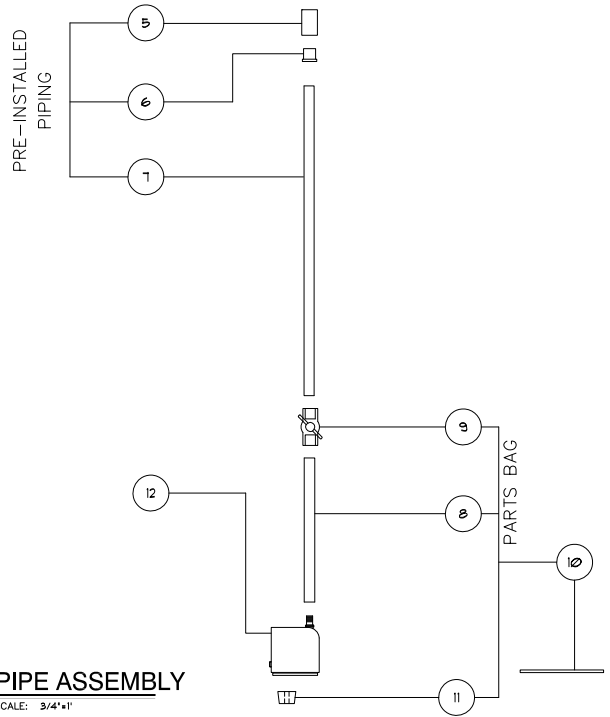

PARTS LIST

ITEM NO	COMPONENT	PART NO.	DESCRIPTION	MANUFACTURER	QTY	REMARKS
1	FOUNTAIN	-	60" H FLOURISH FOUNTAIN - GFRC	TREVI	1	COLOR OPTIONAL
2		-	8" H X 18" SQUARE BUILT IN RISER - GFRC	TREVI	1	COLOR OPTIONAL
3		-	42" SQUARE X 8-1/2" H PEDESTAL BASE - GFRC	TREVI	1	COLOR OPTIONAL
4		-	39-1/4" X 6" H SQUARE PLASTIC BASIN	TREVI	1	-
5	TUBING	-	3/4" DIA COUPLER END	-	1	PRE-INSTALLED
6		-	3/4" X 1/2" REDUCER	-	1	PRE-INSTALLED
7		-	1/2" DIA x 41" LG PVC PIPE PLAIN END	-	1	PRE-INSTALLED
8	PARTS BAG	C105	5/8" DIA. x 12" LG TUBING - CLEAR VINYL PLAIN END	-	1	-
9		C105	1/2" DIA BALL VALVE	-	1	-
10		C105	PLASTIC SHIMS	EZ - SHIM	6	-
11		C105	1-1/4" RUBBER PLUG	TREVI	1	-
12	PUMP	-	MODEL 1200 - WP3500, 1100 GPH	JEBAO	1	-

NOTE:

Electrical supply must conform with local & national regulation/codes. If in doubt consult an electrician.

To ease connections hot water may be used to soften PVC tubing. Pump and plumbing details may vary.

Precautions should be taken to prevent damage from water freezing in reservoir.

**3 SECTION**  
SCALE: 1/2"=1'

COPYRIGHT 2003 TREVI MANUFACTURING ALL RIGHTS RESERVED

EMANT SHOP.DWG

Yard Art

925.487.7166

www.uniquegardendecor.com

CONTENT FLRSH FLOURISH FOUNTAIN	DRAWING NO FLRSH SHOP
PROJECT FLRSH	SHEET. NO. 1 OF 1