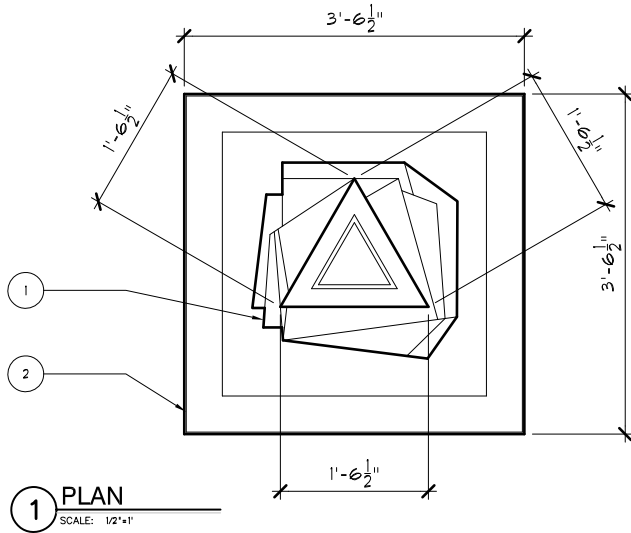

PARTS LIST

ITEM NO	COMPONENT	PART NO.	DESCRIPTION	MANUFACTURER	QTY	REMARKS
1	FOUNTAIN	-	60" H FLOURISH FOUNTAIN - GFRC	TREVI	1	COLOR OPTIONAL
2		-	8" H X 18" SQUARE BUILT IN RISER - GFRC	TREVI	1	COLOR OPTIONAL
3		-	42" SQUARE X 8-1/2" H PEDESTAL BASE - GFRC	TREVI	1	COLOR OPTIONAL
4		-	39-1/4" X 6" H SQUARE PLASTIC BASIN	TREVI	1	-
5	TUBING	-	3/4" DIA COUPLER END	-	1	PRE-INSTALLED
6		-	3/4" X 1/2" REDUCER	-	1	PRE-INSTALLED
7		-	1/2" DIA x 41" LG PVC PIPE PLAIN END	-	1	PRE-INSTALLED
8	PARTS BAG	C105	5/8" DIA. x 12" LG TUBING - CLEAR VINYL PLAIN END	-	1	-
9		C105	1/2" DIA BALL VALVE	-	1	-
10		C105	PLASTIC SHIMS	EZ - SHIM	6	-
11		C105	1-1/4" RUBBER PLUG	TREVI	1	-
12	PUMP	-	MODEL 1200 - WP3500, 1100 GPH	JEBAO	1	-

Precautions should be taken to prevent damage from water freezing in reservoir.

**3 SECTION**  
SCALE: 1/2"=1'

COPYRIGHT 2003 TREVI MANUFACTURING ALL RIGHTS RESERVED

EMANT SHOP.DWG

Yard Art

925.487.7166

www.uniquegardendecor.com