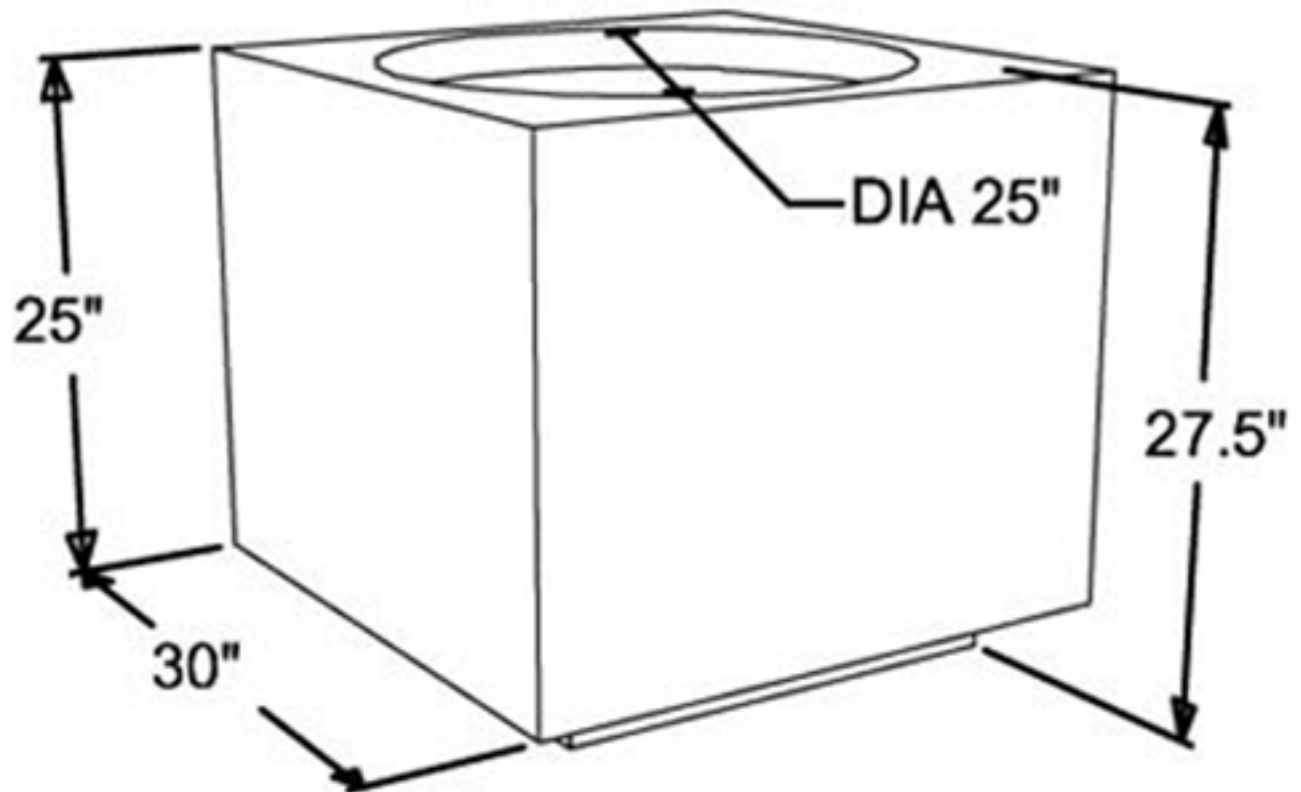

# Block Metal Planter - Large

30" x 30" x 27.5"

Weight : 108 Pounds

Yard Art

[www.uniquegardendecor.com](http://www.uniquegardendecor.com)

(925) 487-7166