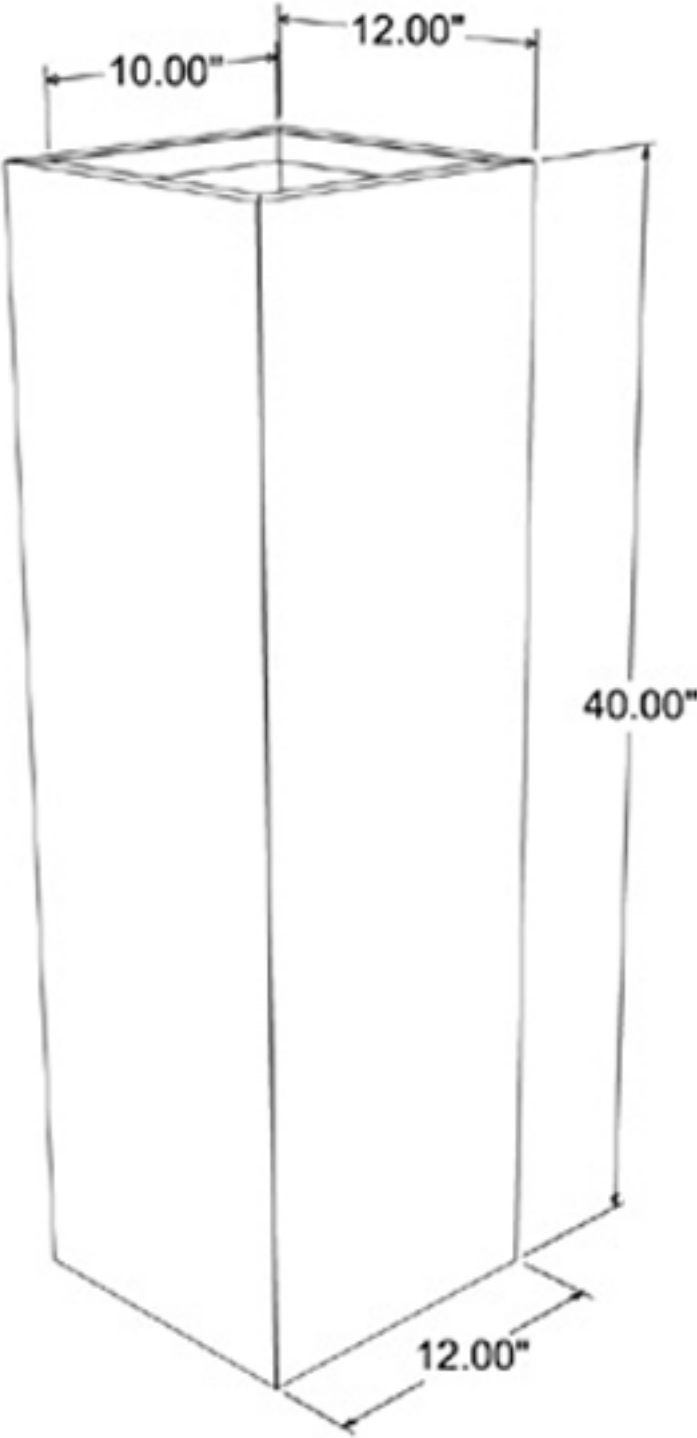

Column Planter - Large

107 Column 12" x 12" x 40"

Yard Art
www.uniquegardendecor.com
(925) 487-7166