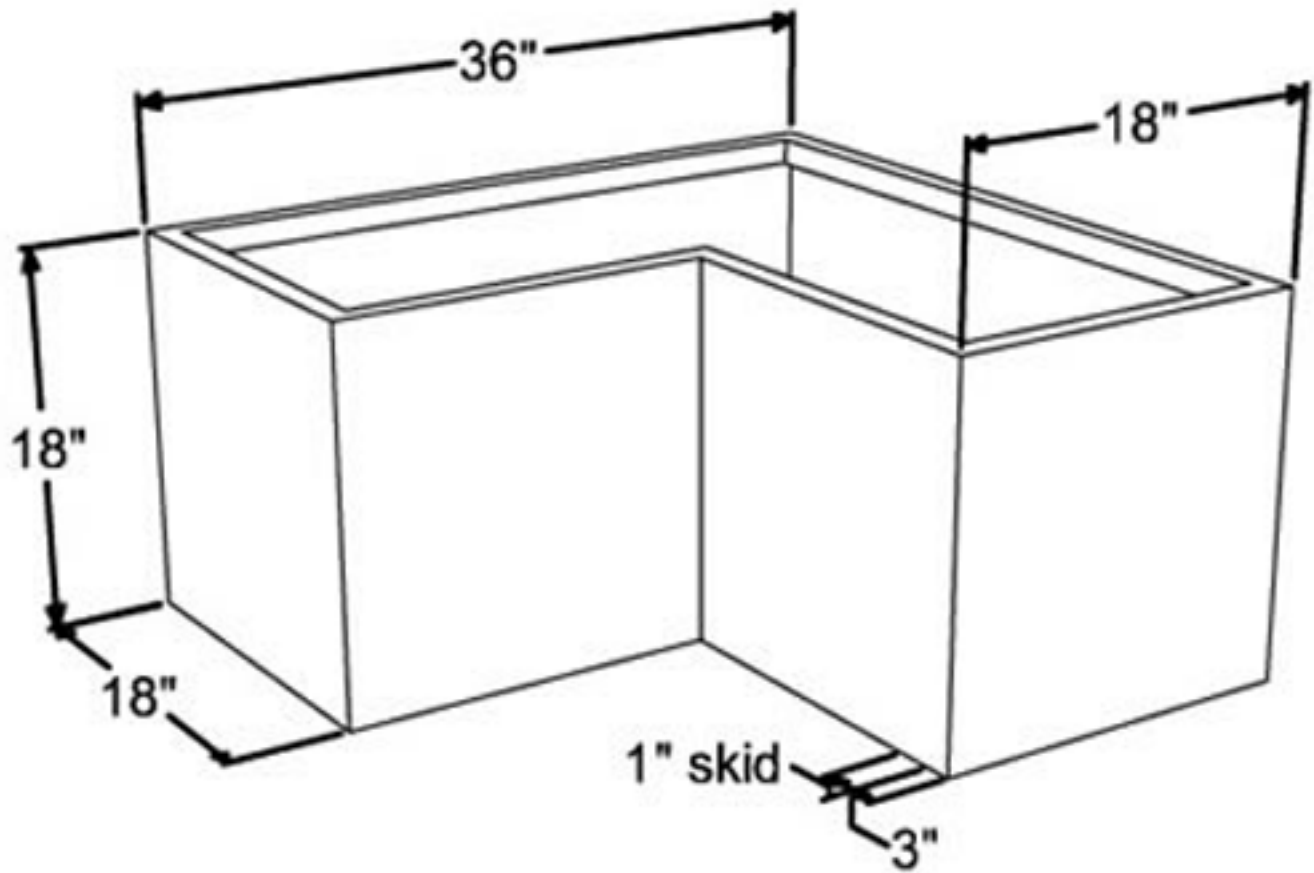

Corner Metal Planter - Low

18" x 38" x 19"

Weight : 89 Pounds

Yard Art

www.uniquegardendecor.com

(925) 487-7166