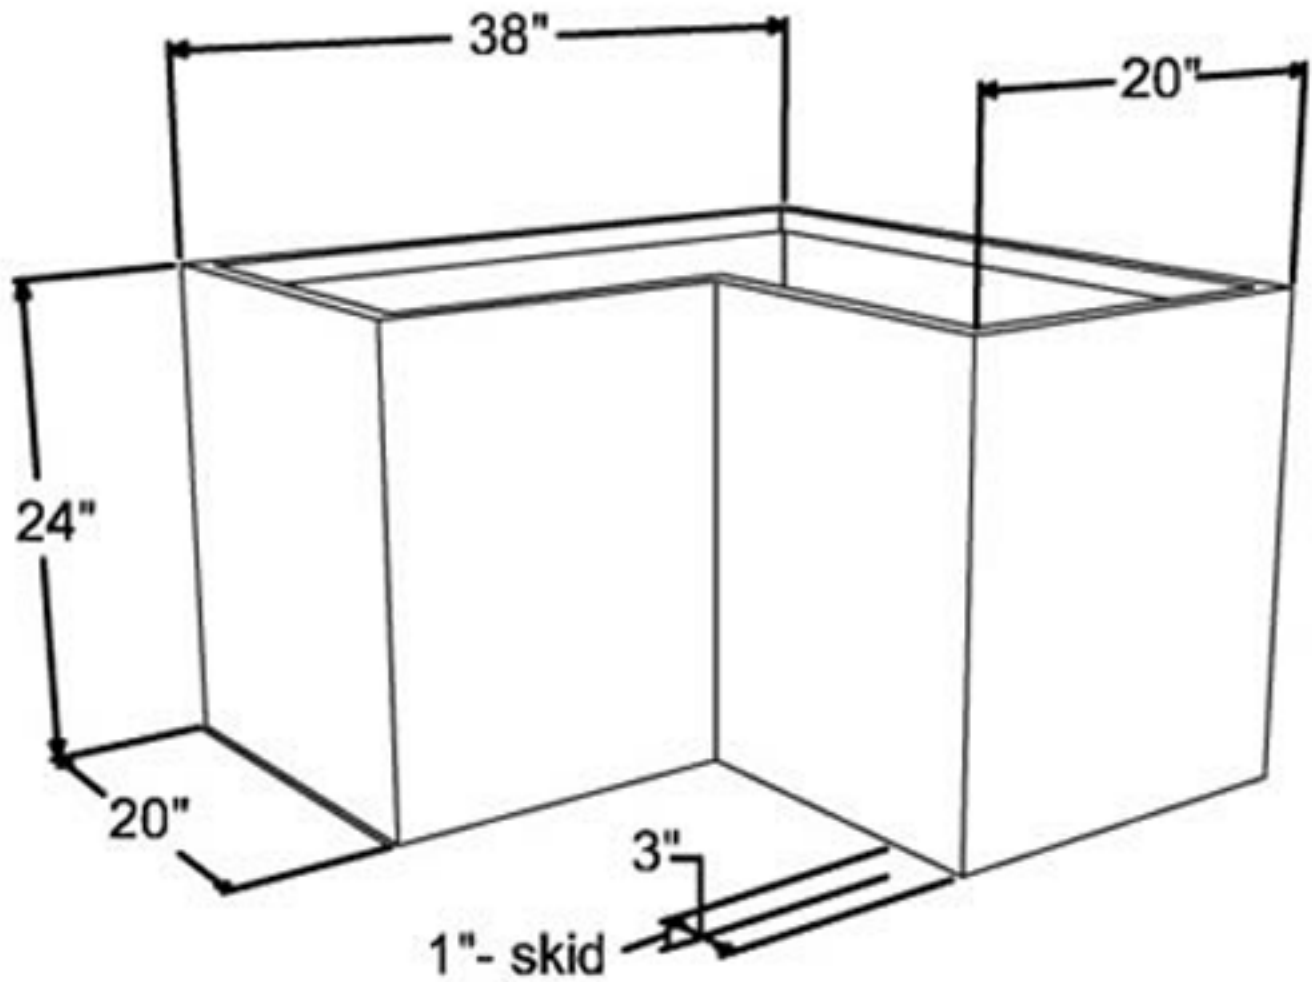

Corner Metal Planter - Tall

20" x 38" x 25"

Weight : 116 Pounds

Yard Art

www.uniquegardendecor.com

(925) 487-7166