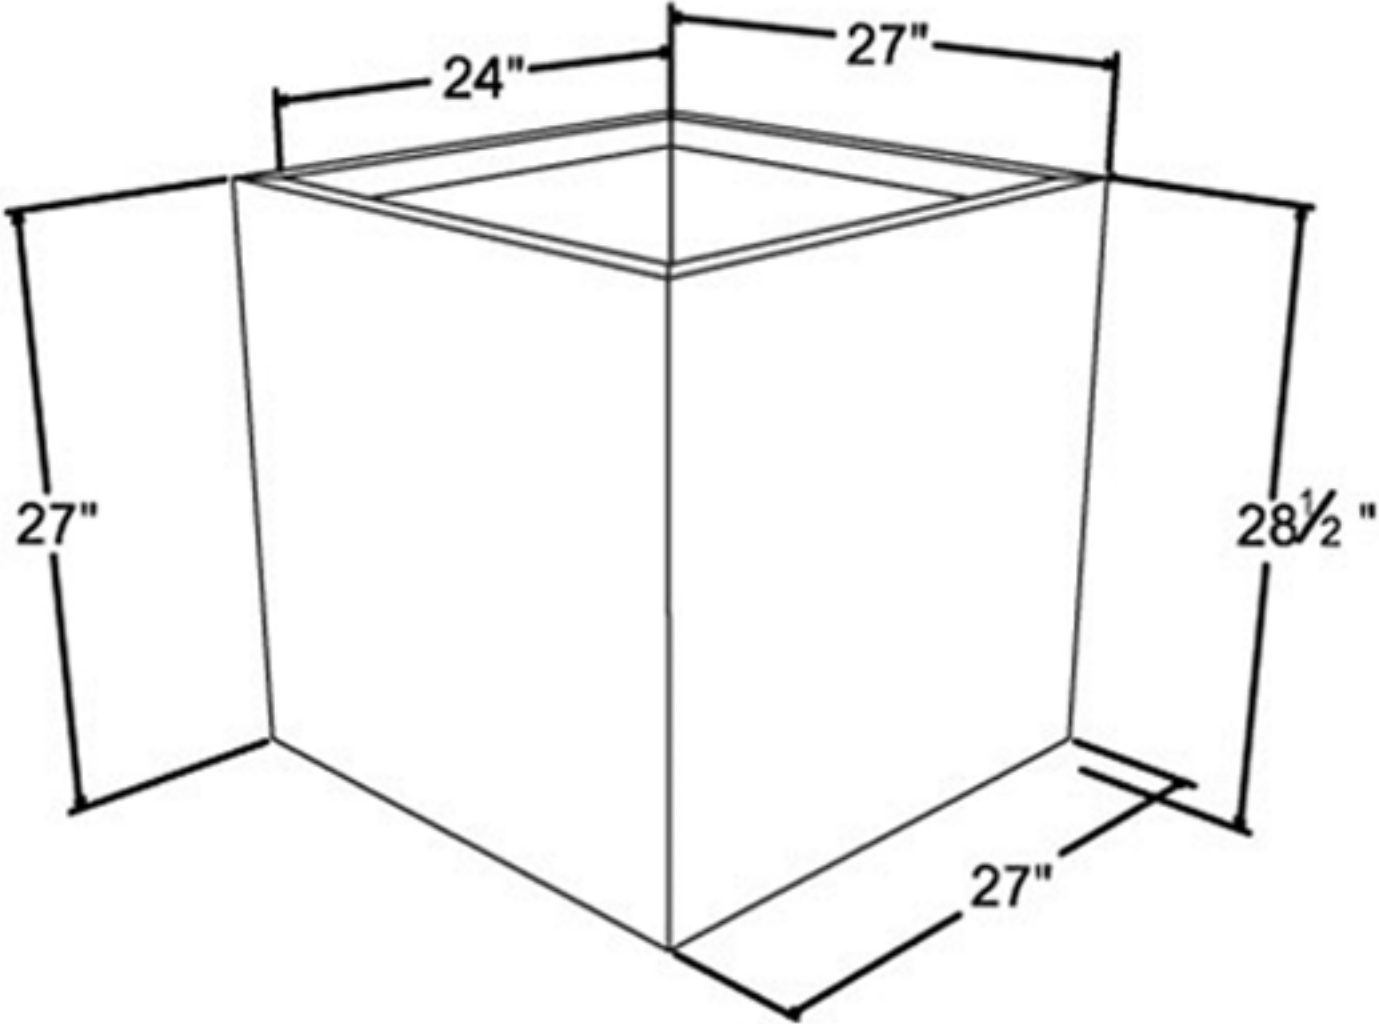

Cube Metal Planter - Large

27" x 27" x 29"

Yard Art
www.uniquegardendecor.com
(925) 487-7166