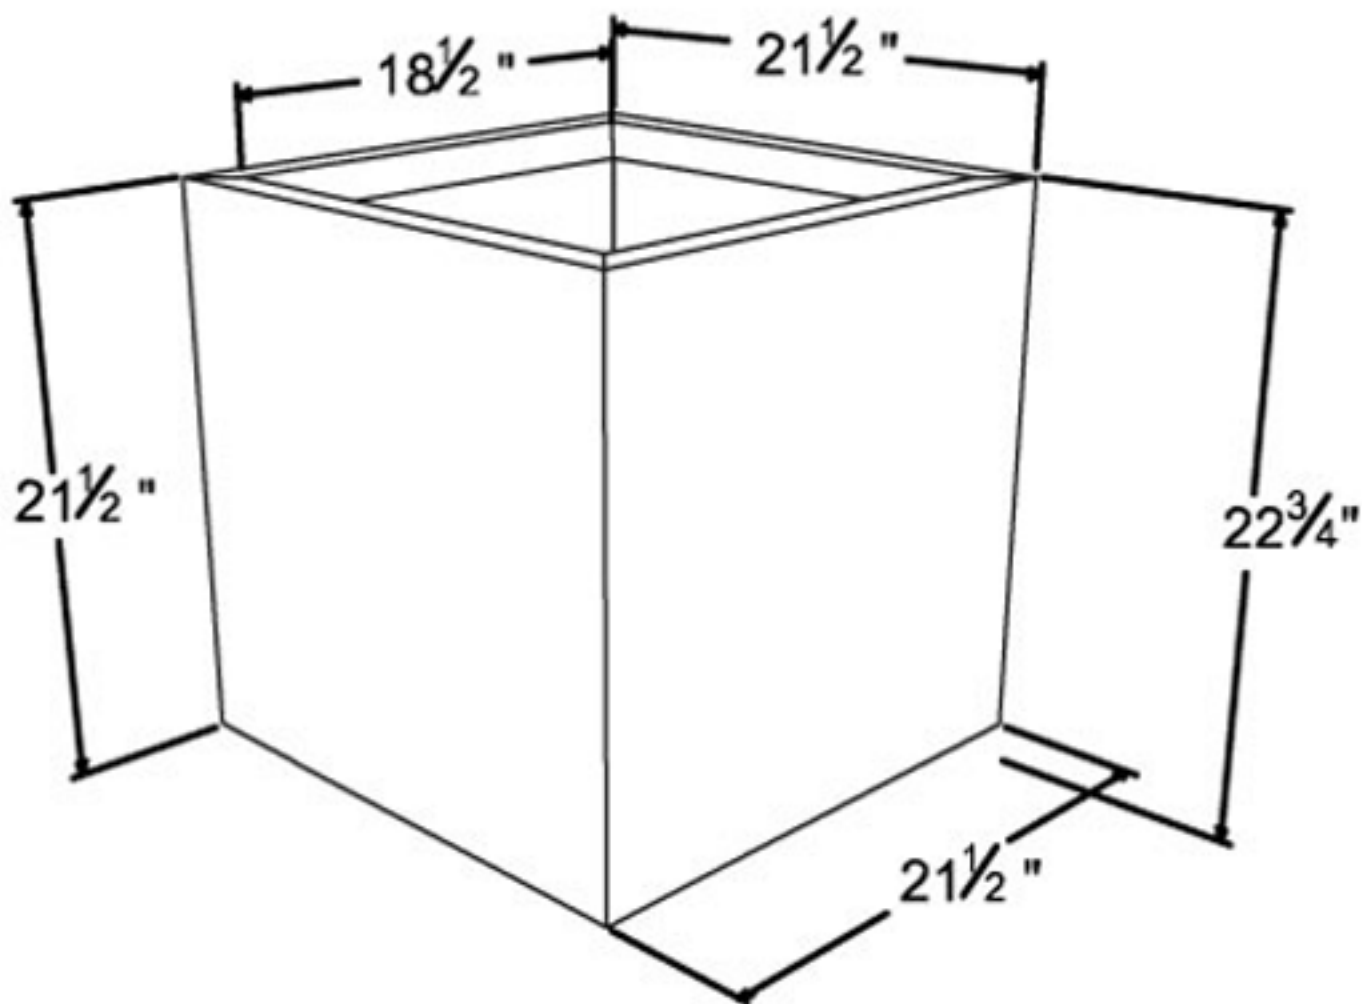

Cube Metal Planter - Medium

21" x 21" x 23"

Yard Art
www.uniquegardendecor.com
(925) 487-7166