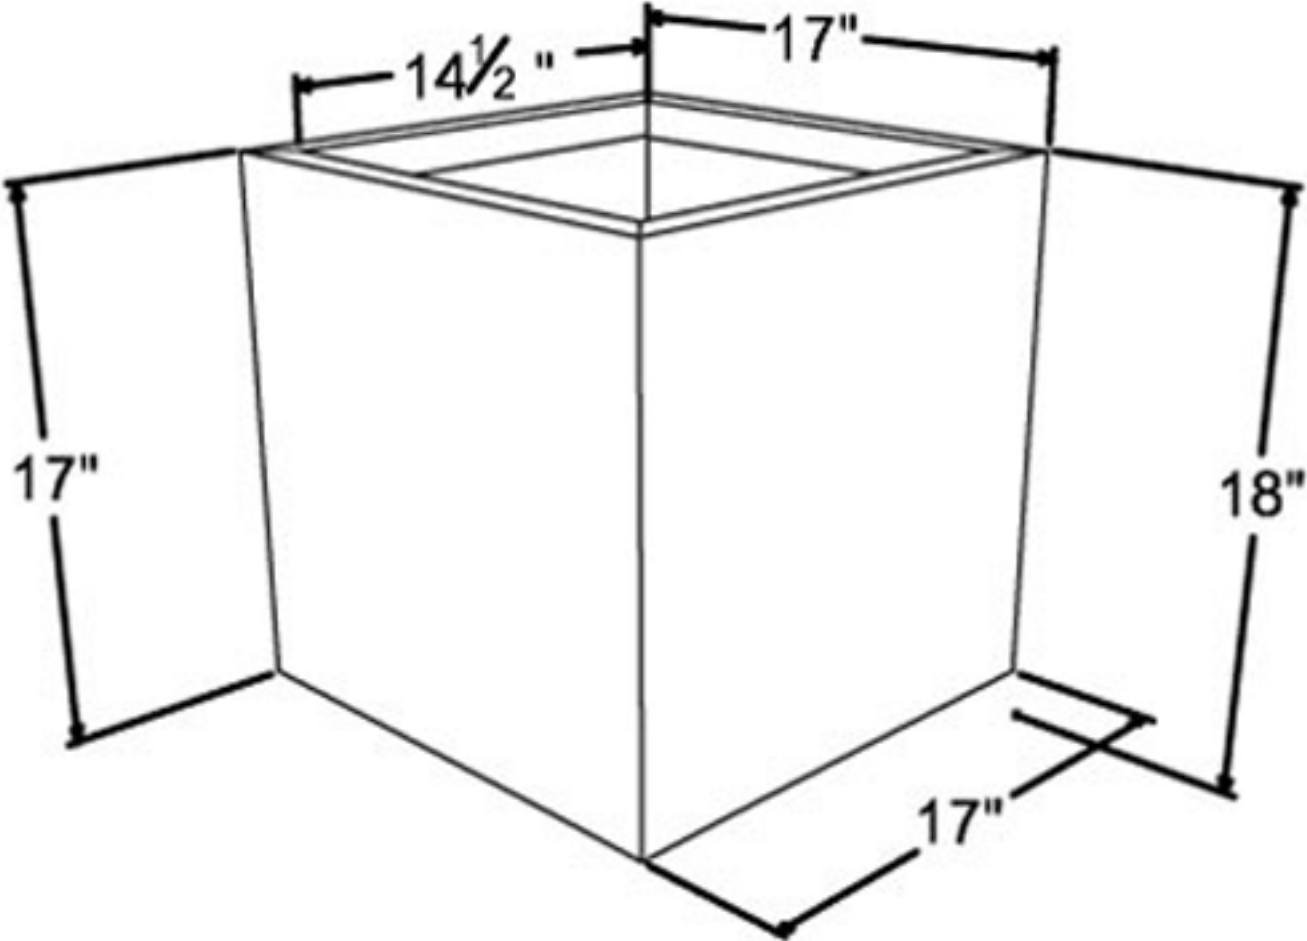

Cube Metal Planter - Small

17" x 17" x 18"

Yard Art
www.uniquegardendecor.com
(925) 487-7166