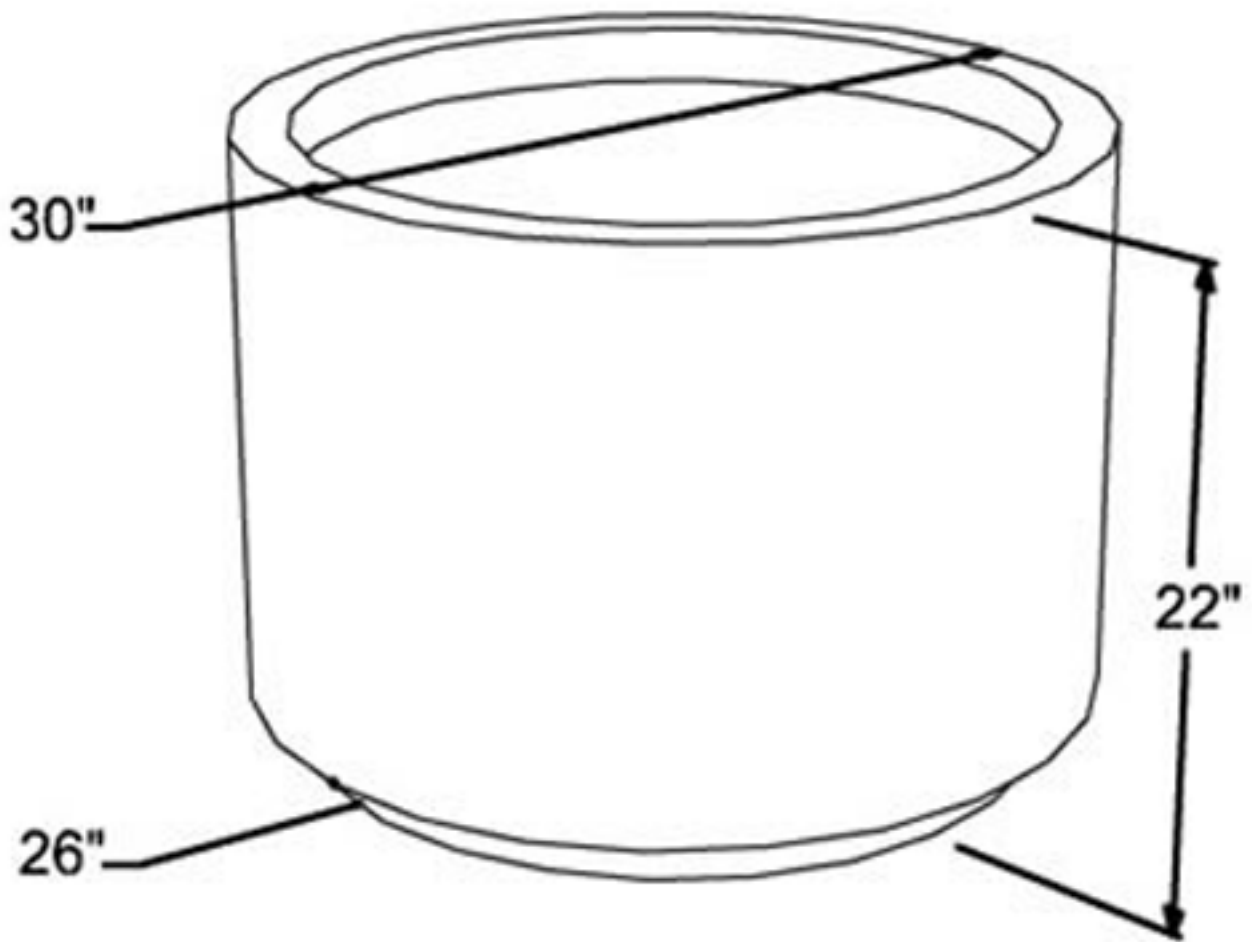

# Cylinder Metal Planter - Large

30" x 30" x 22"

Weight : 76 Pounds

Yard Art

[www.uniquegardendecor.com](http://www.uniquegardendecor.com)

(925) 487-7166