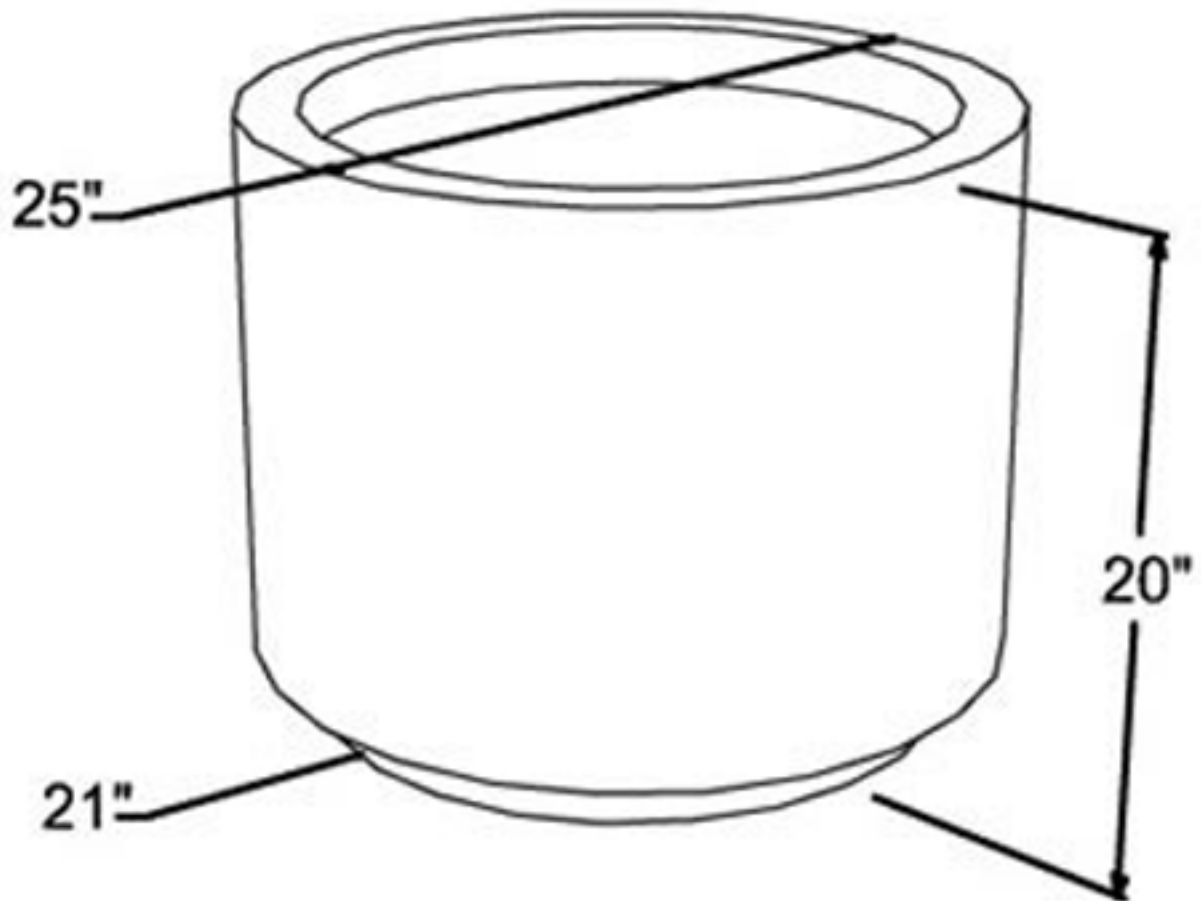

Cylinder Metal Planter - Medium

25" x 25" x 20"

Weight : 57 Pounds

Yard Art

www.uniquegardendecor.com

(925) 487-7166