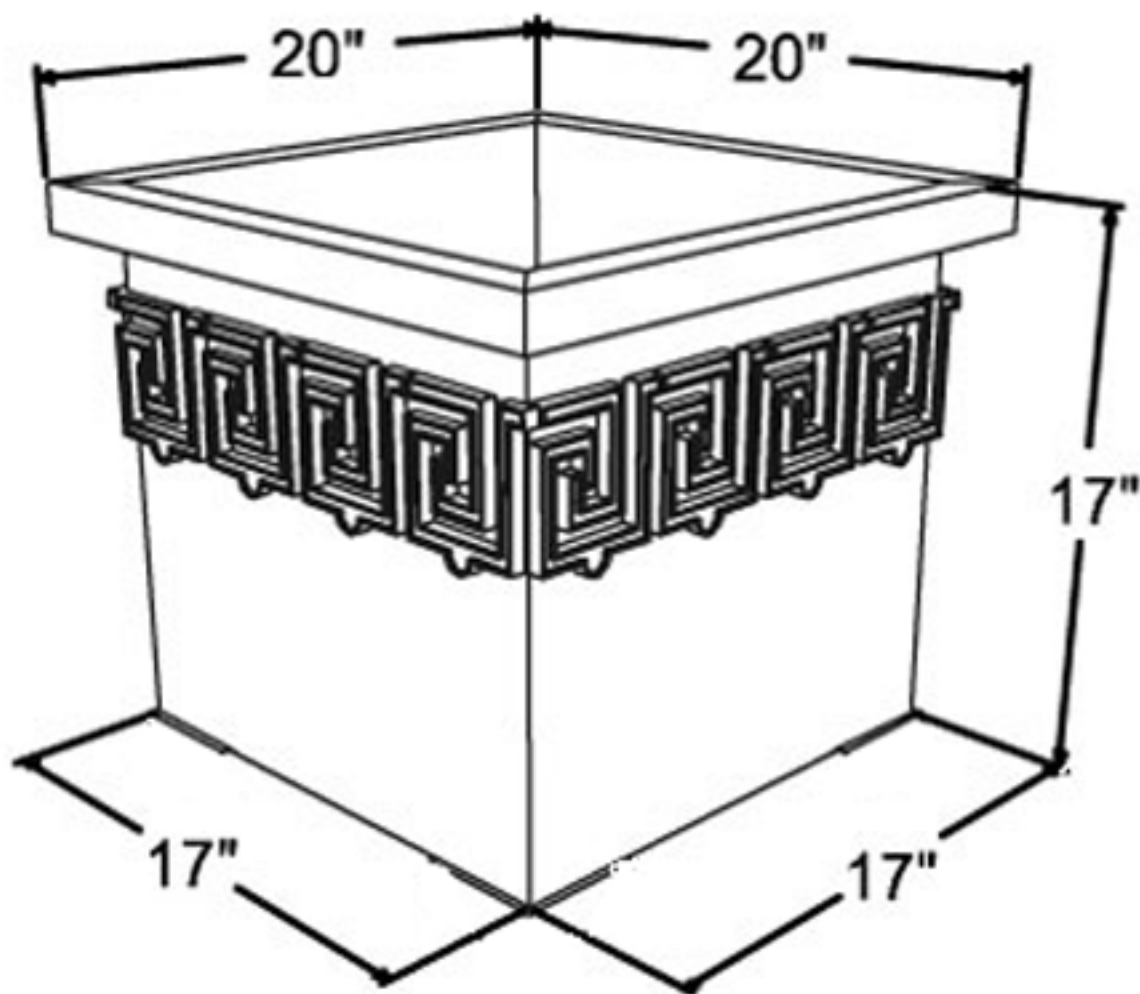

Greek Key - Small

20" x 20" x 19"

Weight : 58 Pounds

Yard Art

www.uniquegardendecor.com

(925) 487-7166