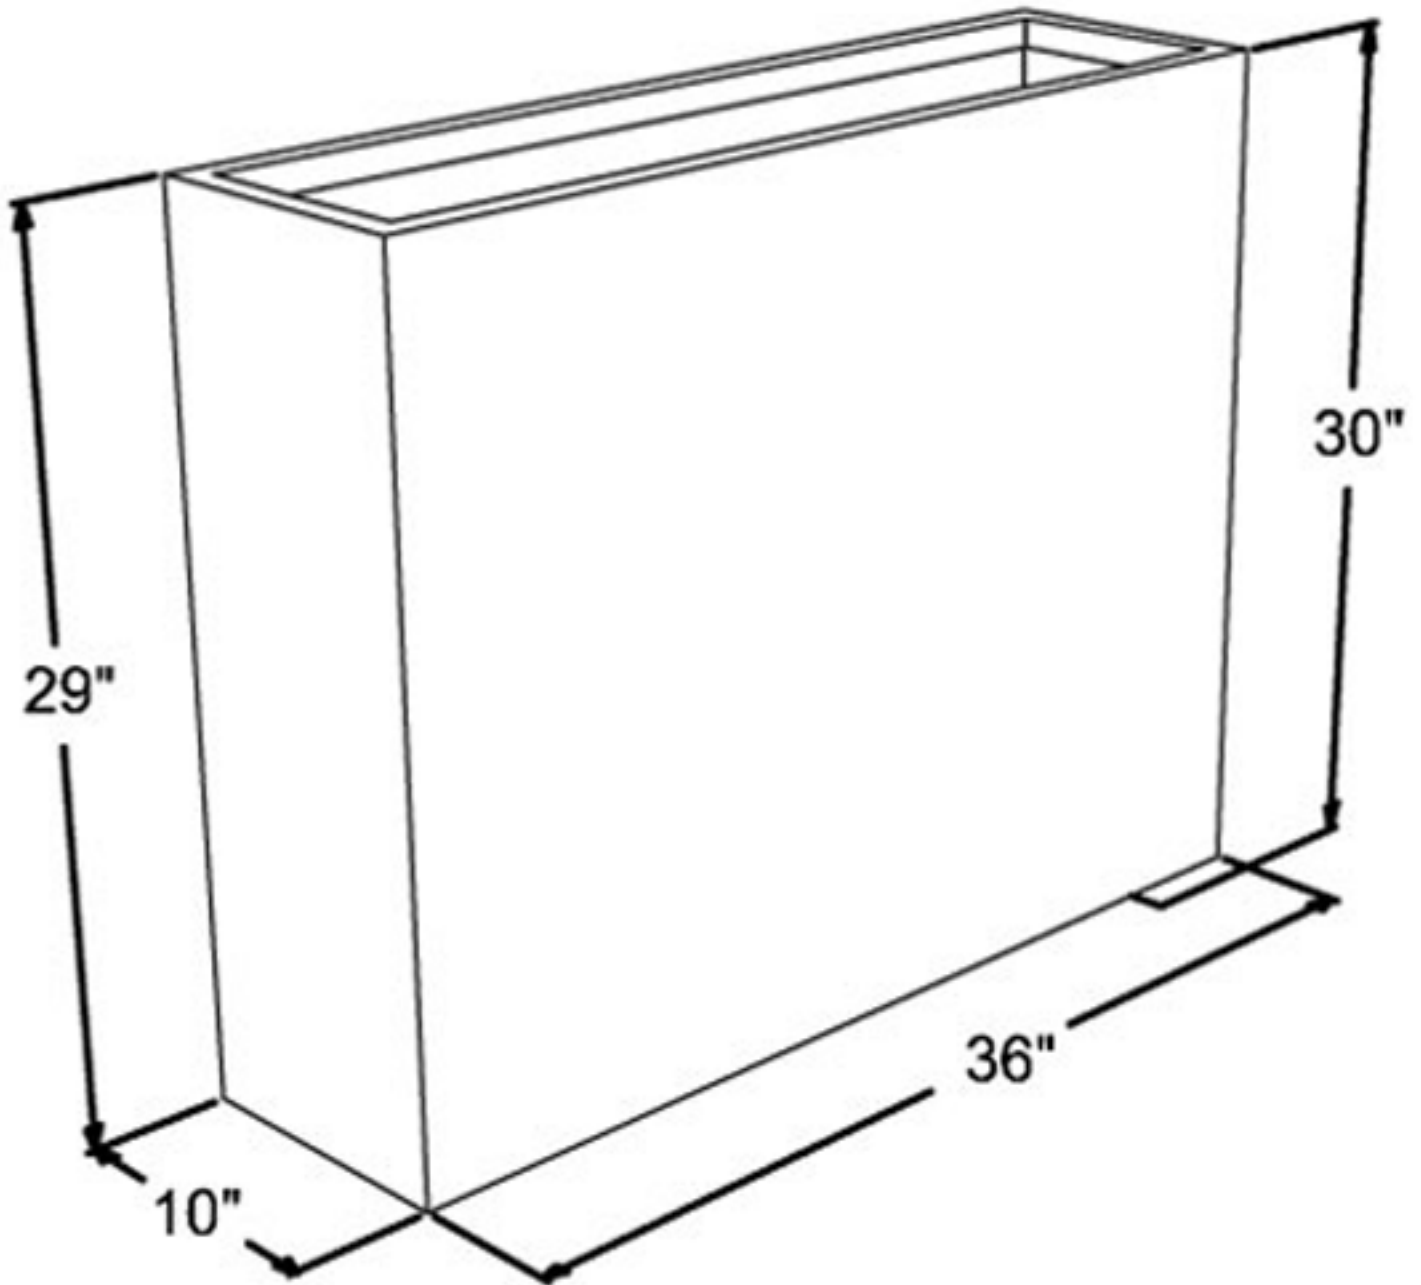

Large Slab Planter

312 - Large Slab - 36" x 10" x 30"

Yard Art
www.uniquegardendecor.com
(925) 487-7166