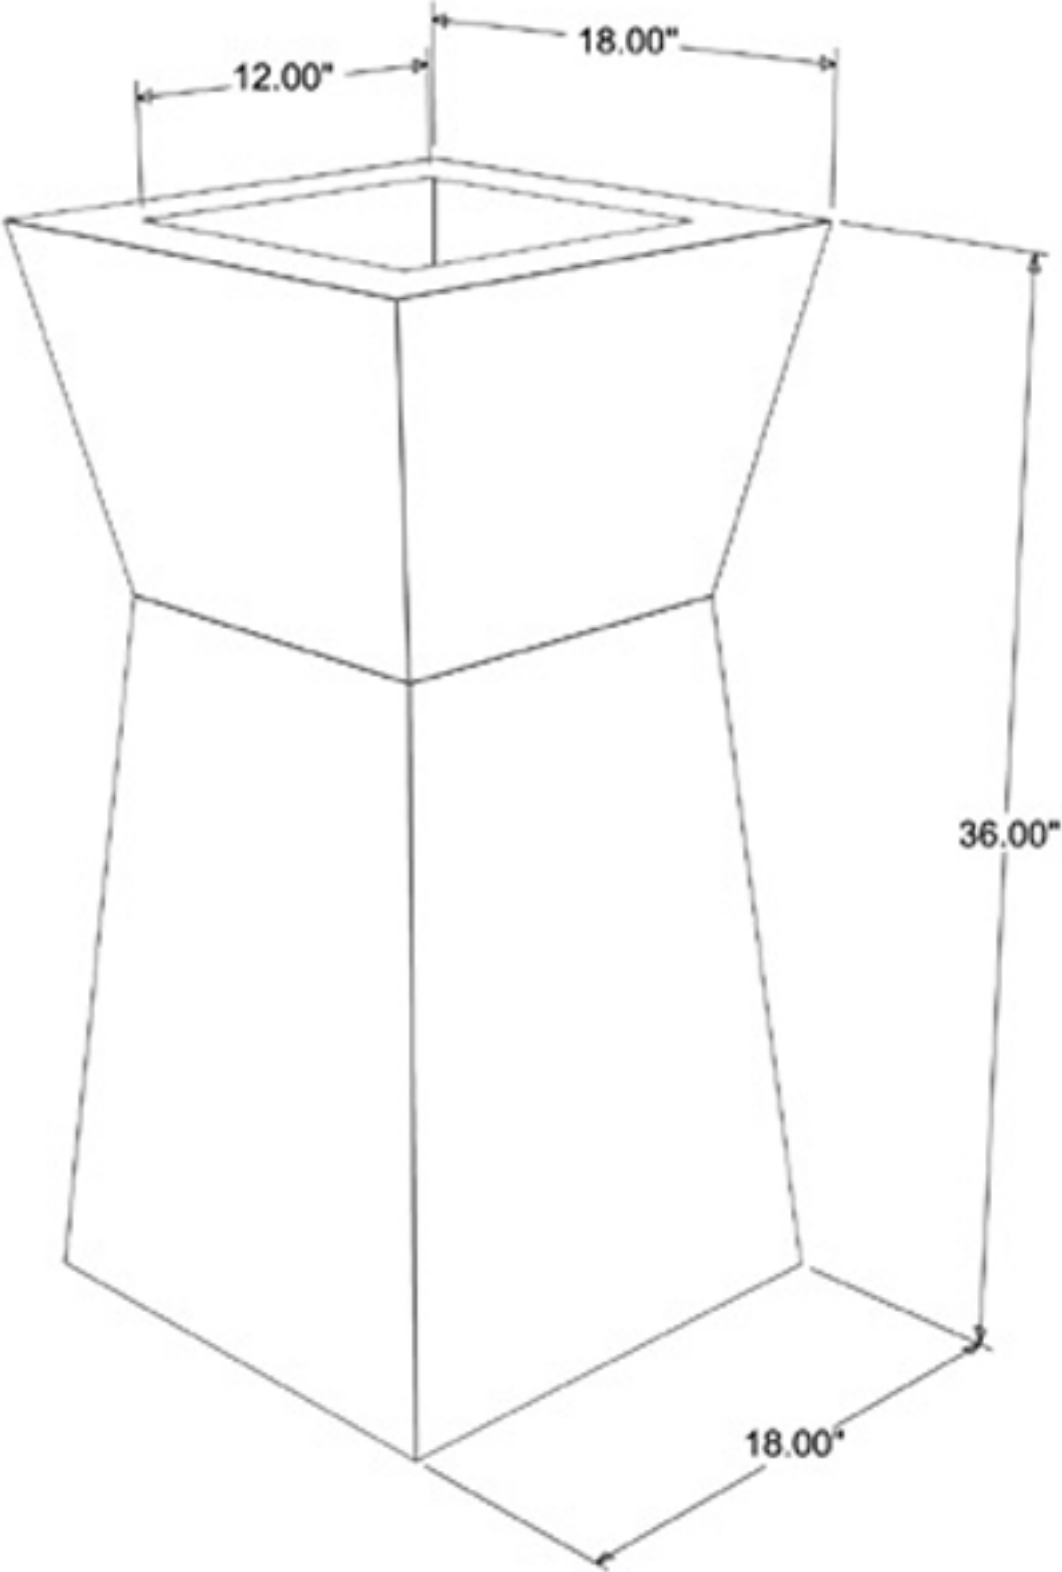

Pawn Planter - Large

309 - Pawn - 18" x 18" x 36"

Yard Art
www.uniquegardendecor.com
(925) 487-7166