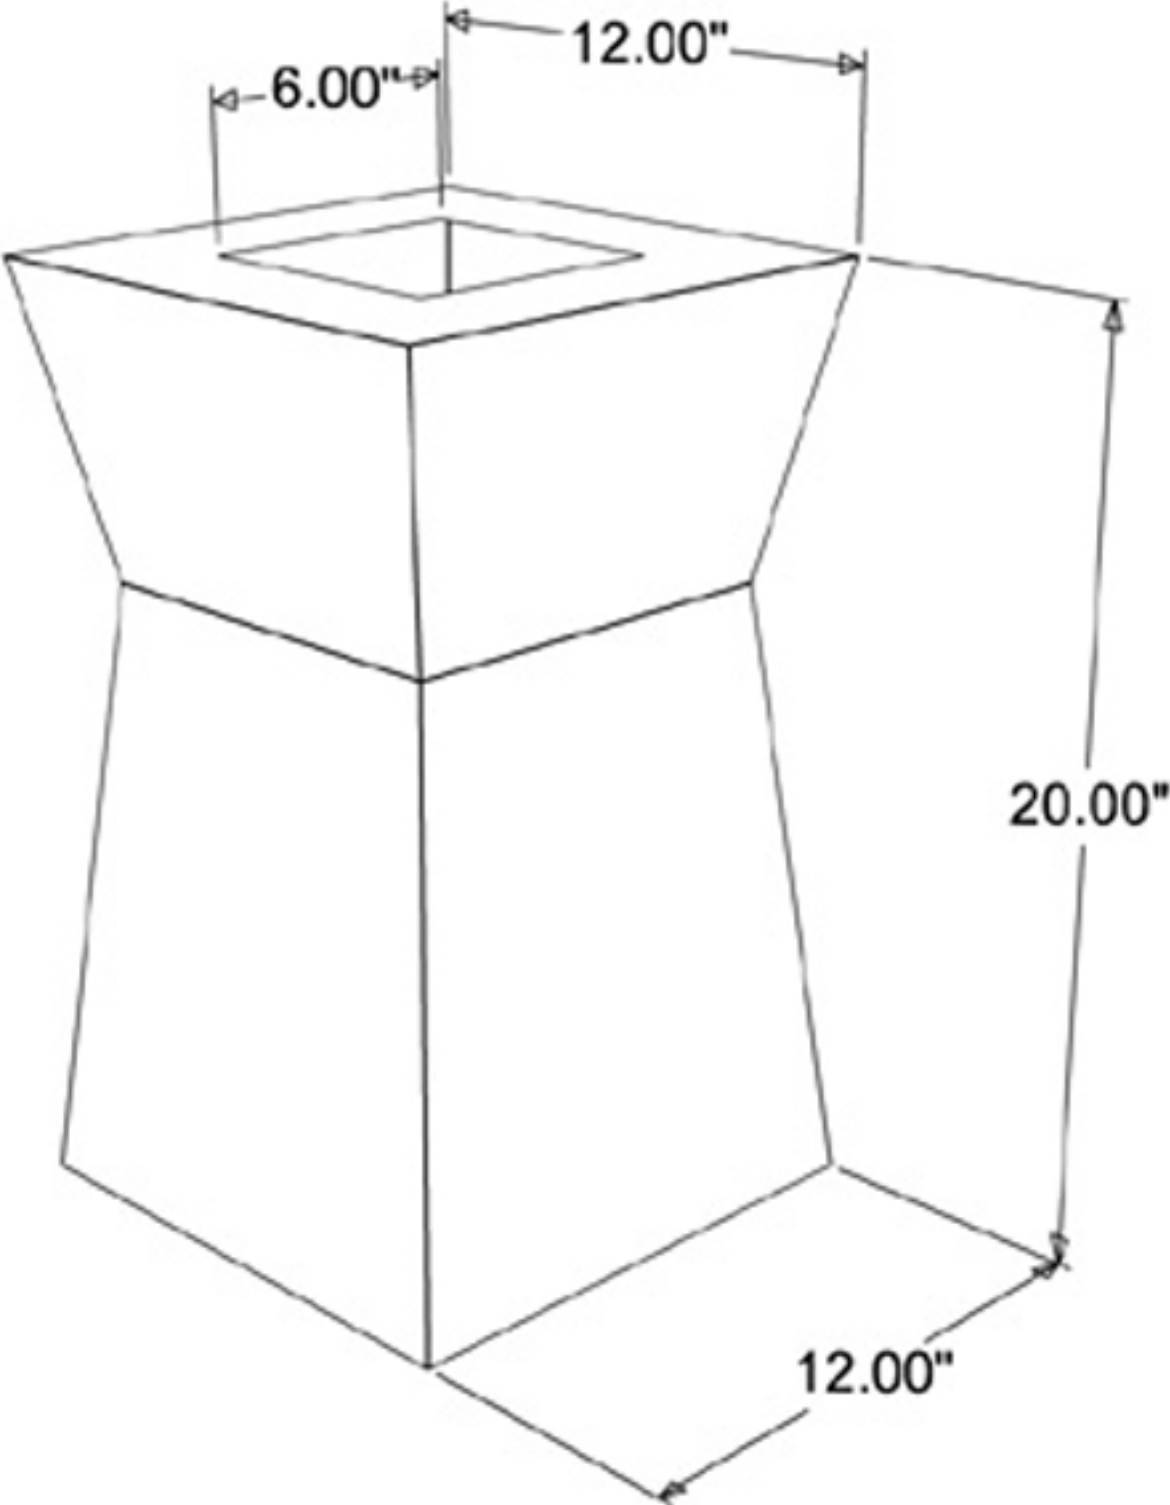

Pawn Planter - Small

307 - Pawn - 12" x 12" x 20"

Yard Art
www.uniquegardendecor.com
(925) 487-7166