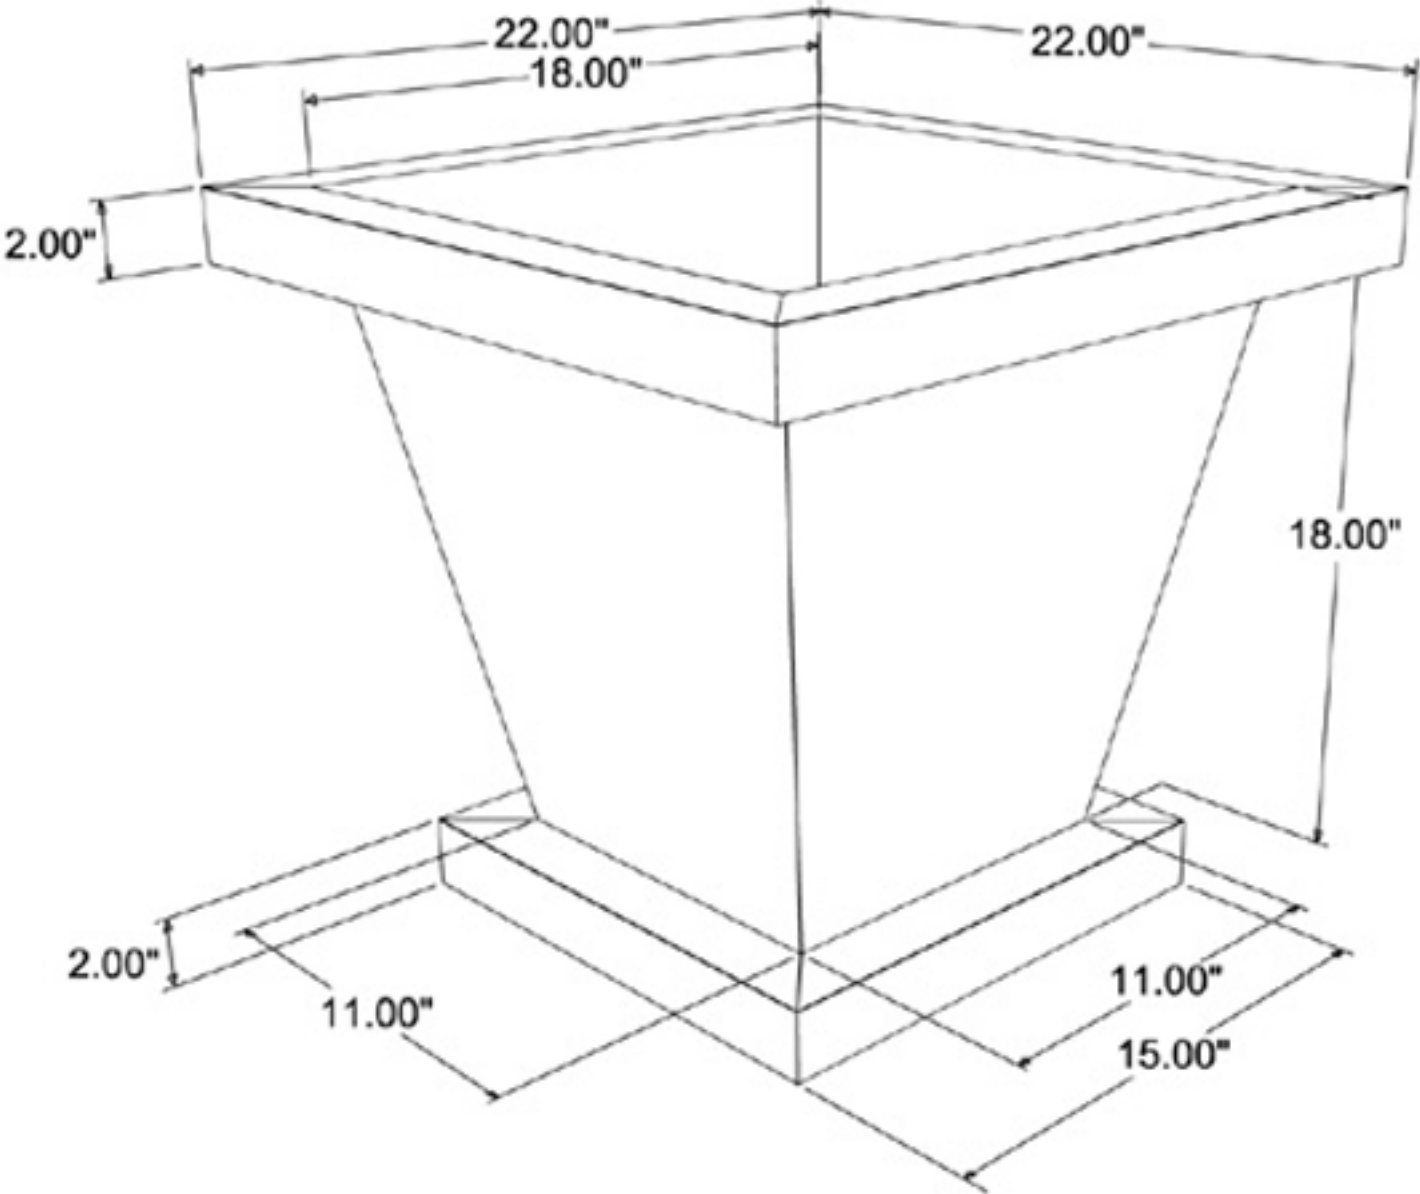

Plain Planter - Large

206 - Plain Planter Small - 22" x 22" x 20"

Yard Art
www.uniquegardendecor.com
(925) 487-7166