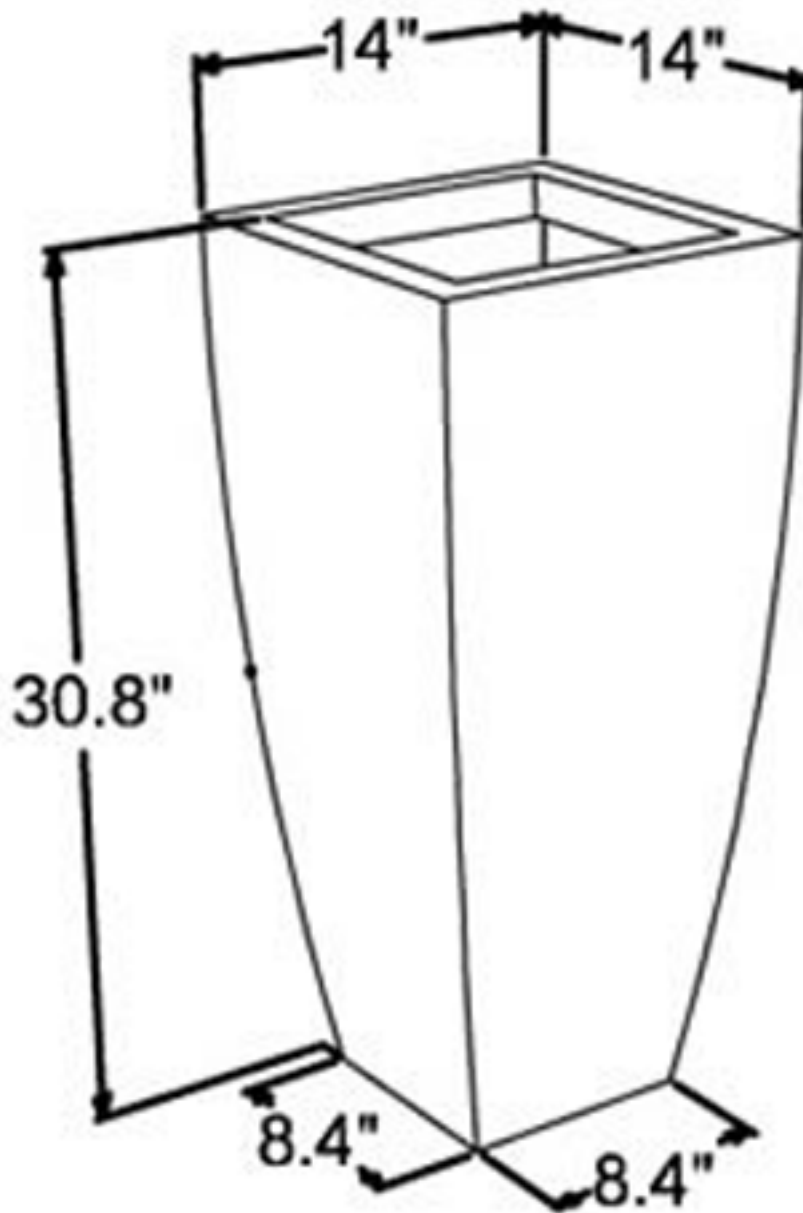

Radius Metal Planter - Small

8.4" x 8.4" x 30.8"

Weight : 37 Pounds

Yard Art

www.uniquegardendecor.com

(925) 487-7166