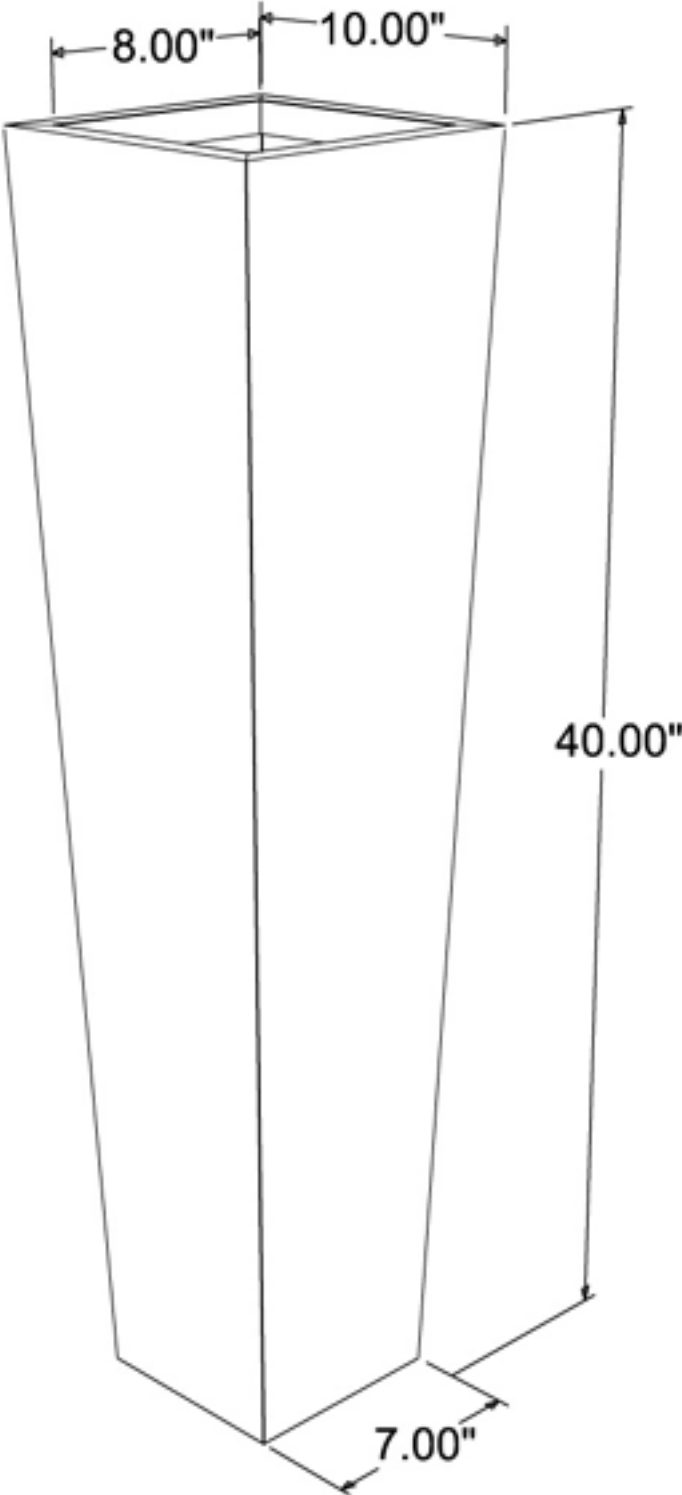

Skinny Taper Planter - Large

115 Skinny Taper 10" x 10" x 40"

Yard Art
www.uniquegardendecor.com
(925) 487-7166