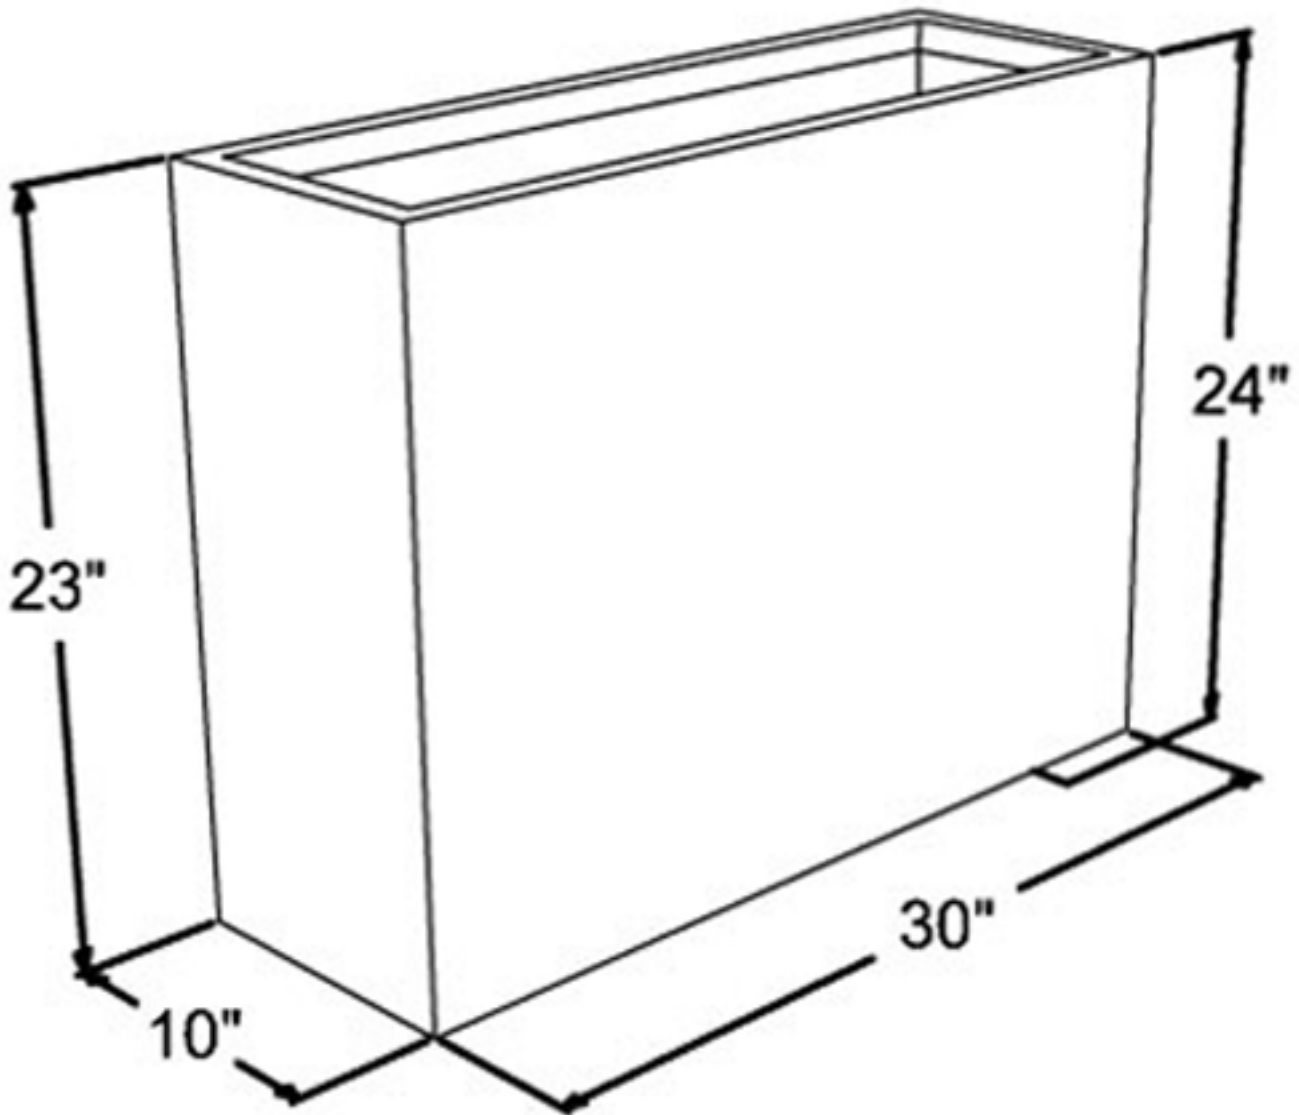

Small Slab Planter

313 - Small Slab - 30" x 10" x 24"

Yard Art
www.uniquegardendecor.com
(925) 487-7166