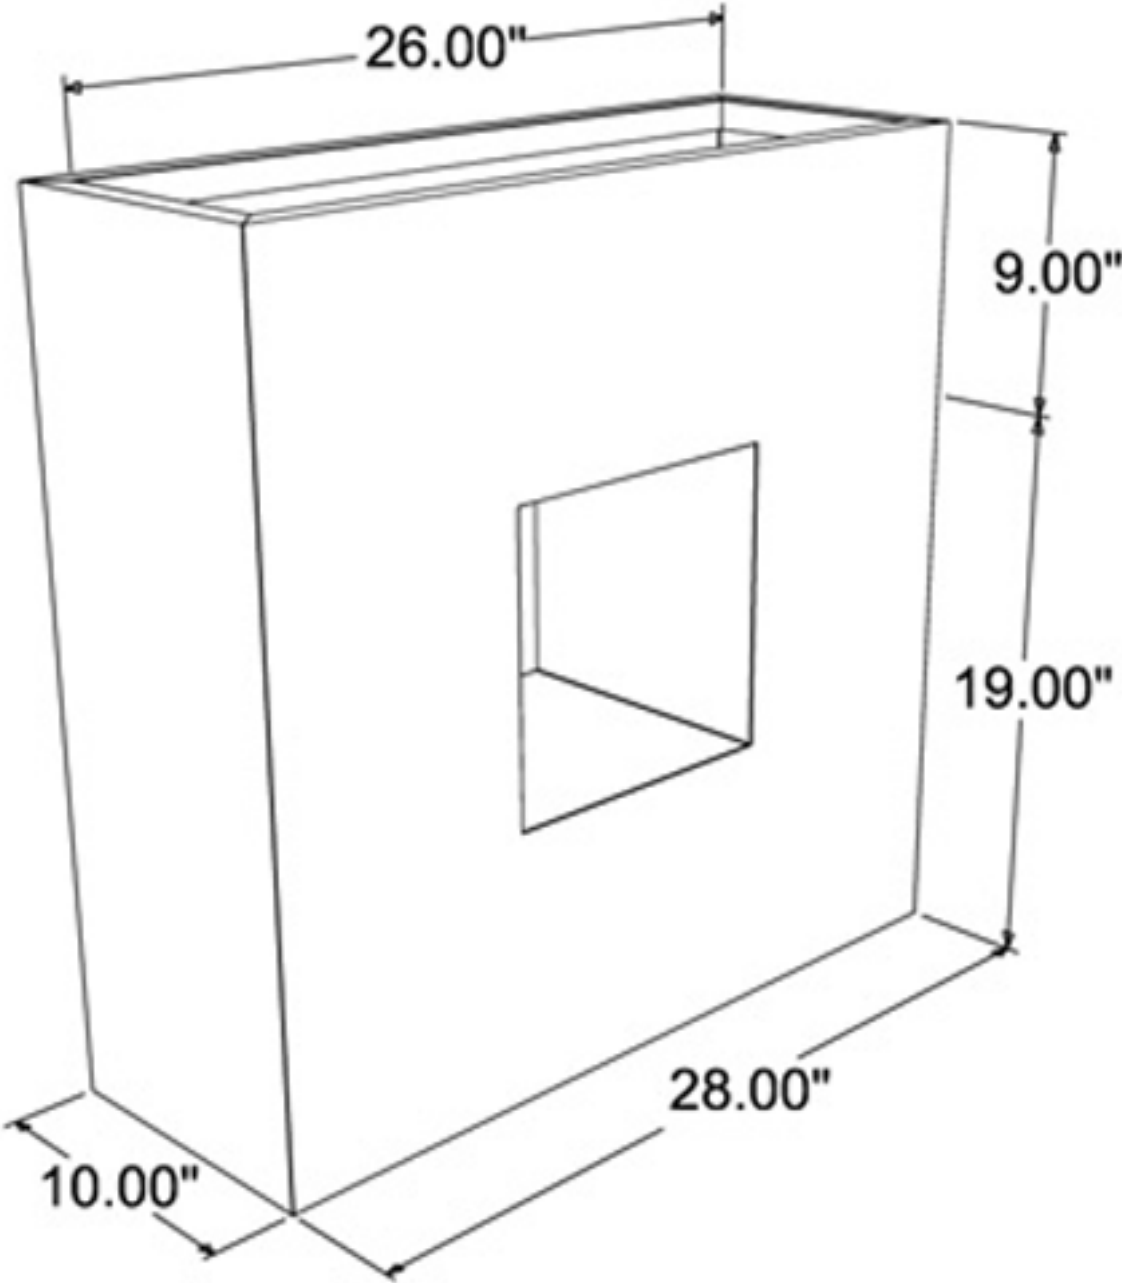

Square Window Box Planter

118 - Square Window Box - 28" x 10" x 28"

Yard Art
www.uniquegardendecor.com
(925) 487-7166