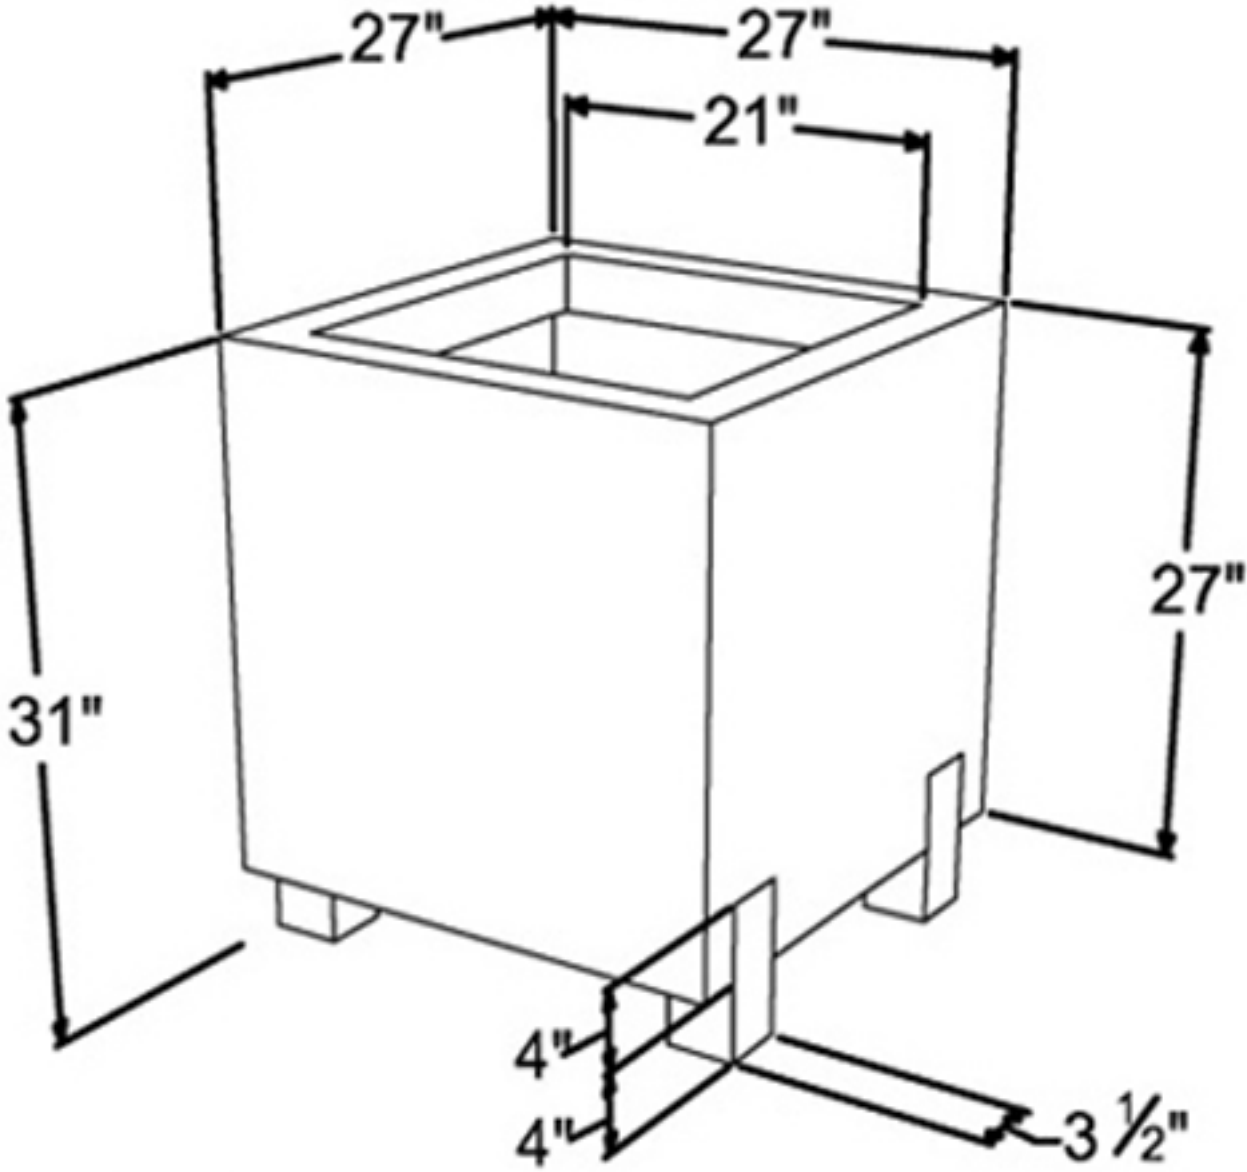

Stilts Metal Planter - Large

27" x 27" x 31"
Weight : 57 Lbs.

Yard Art
www.uniquegardendecor.com
(925) 487-7166