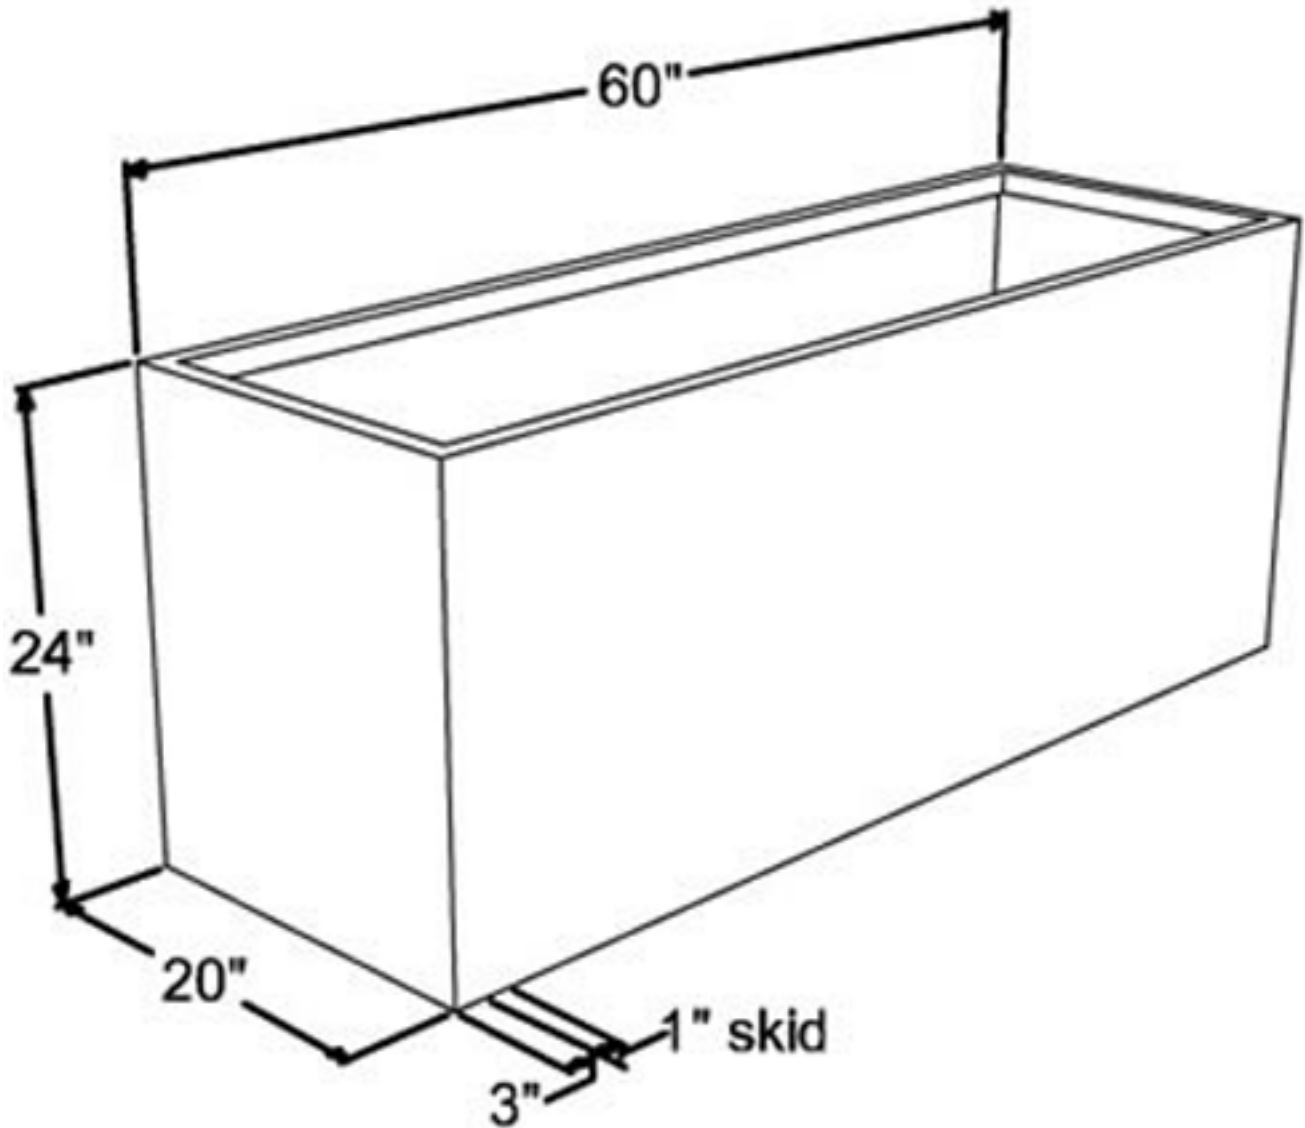

Tall Rectangular Planter - Large

20" x 60" x 25"

Weight : 122 Pounds

Yard Art

www.uniquegardendecor.com

(925) 487-7166