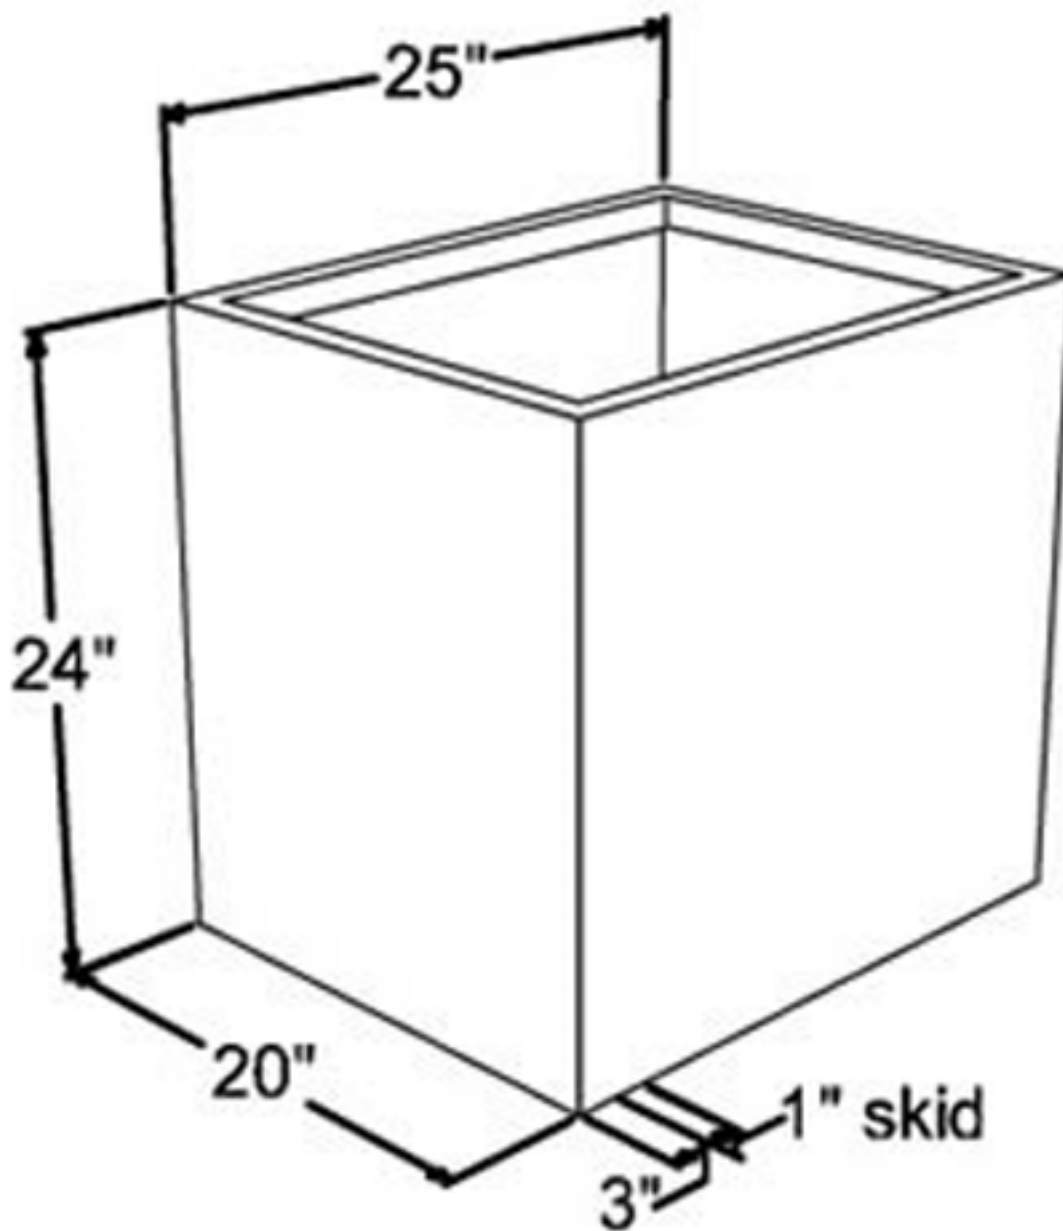

Tall Rectangular Planter - Small

20" x 25" x 25"

Weight : 65 Pounds

Yard Art

www.uniquegardendecor.com

(925) 487-7166