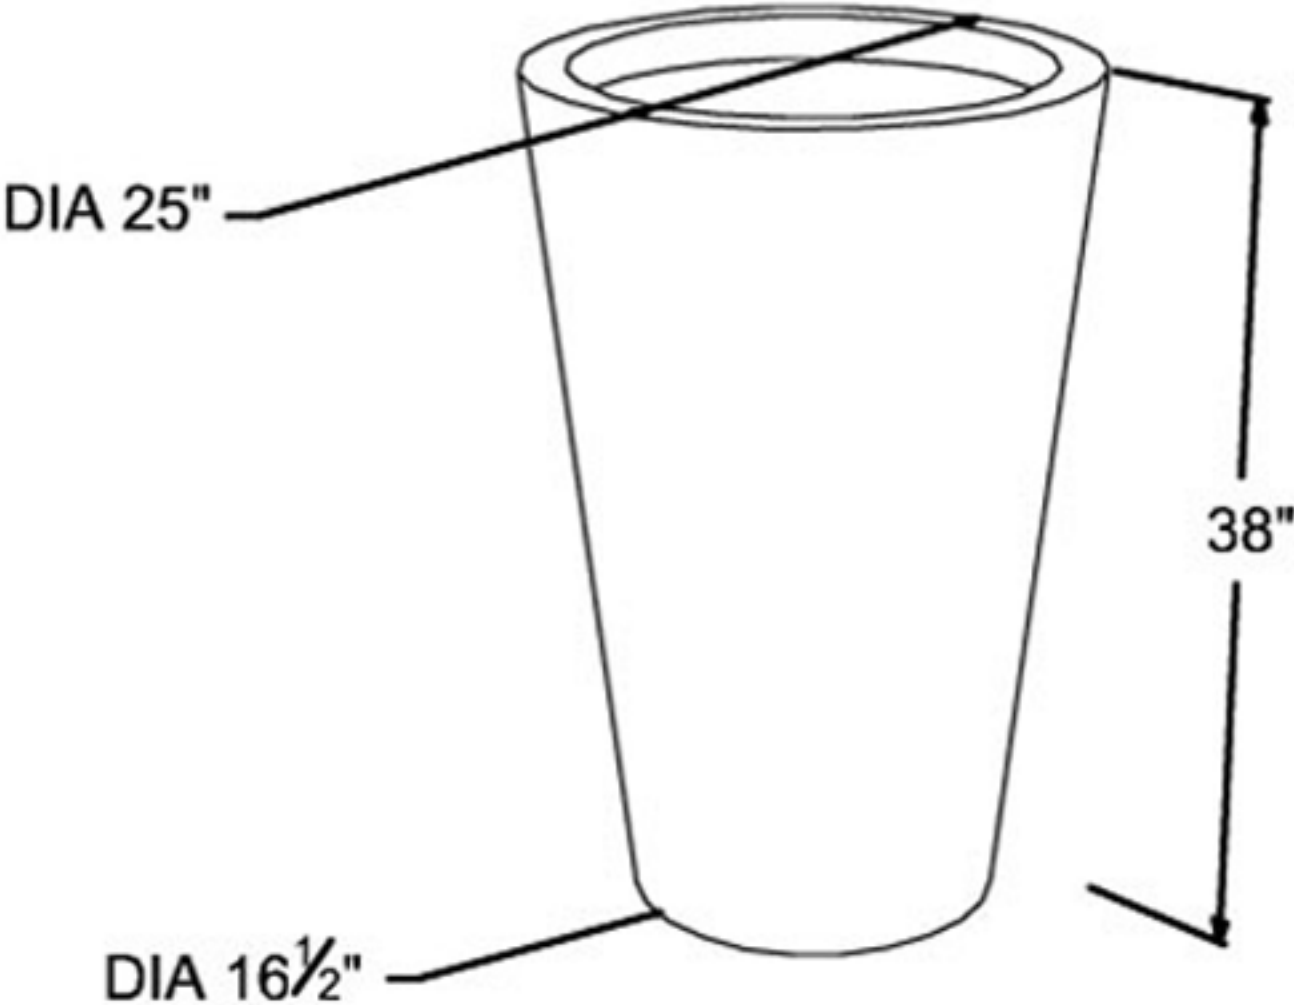

Tall Round Tapered Planter - Small

322 - Tall Round Taper - 25"x38"

Yard Art
www.uniquegardendecor.com
(925) 487-7166