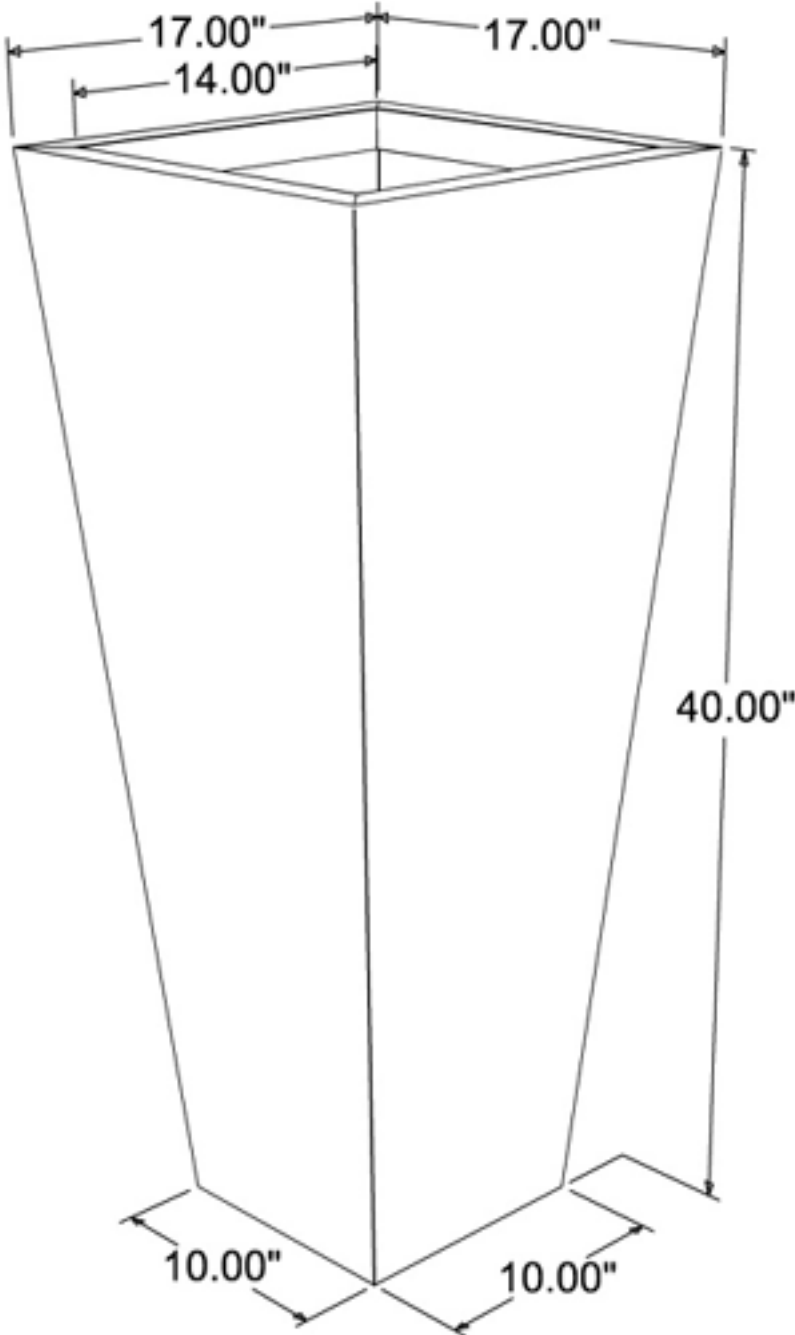

Tapered Planter - Large

104 Taper 18" x 18" x 40"

Yard Art
www.uniquegardendecor.com
(925) 487-7166