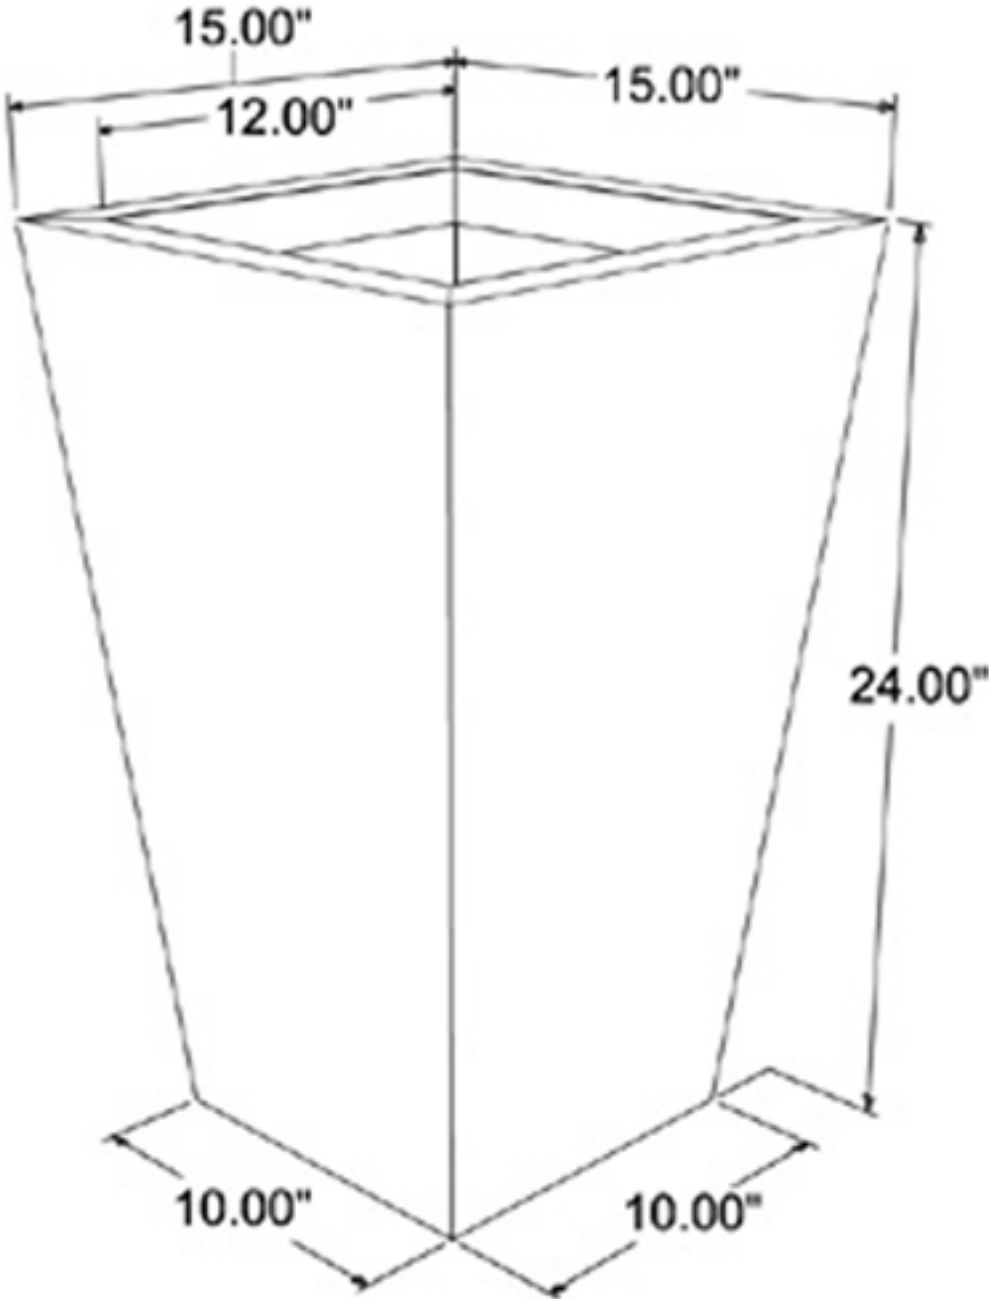

# Tapered Planter - Small

103 Taper 16" x 16" x 24"

Yard Art  
www.uniquegardendecor.com  
(925) 487-7166