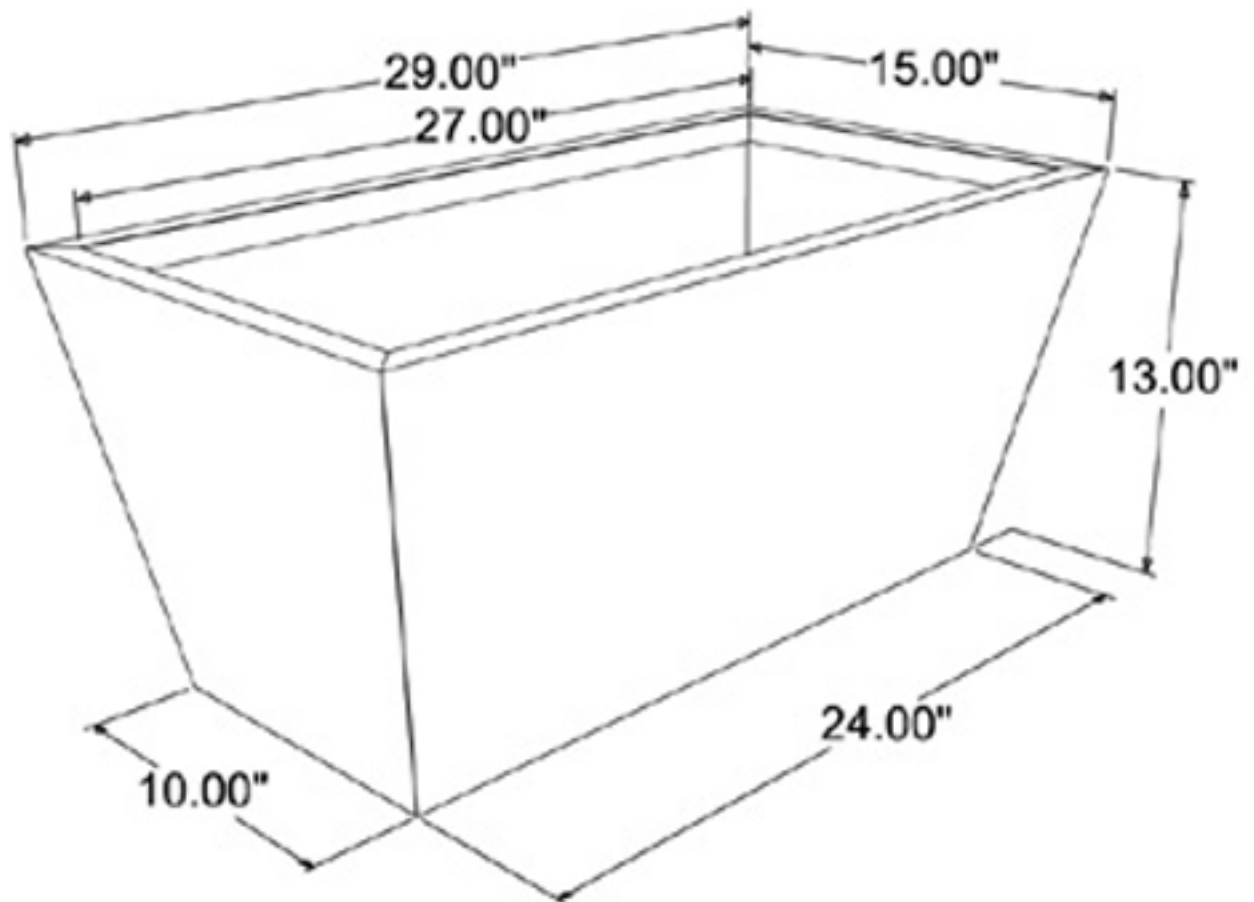

Tapered Rectangular Planter

115 Tapered Rectangle 13" x 15" x 29"

Yard Art
www.uniquegardendecor.com
(925) 487-7166