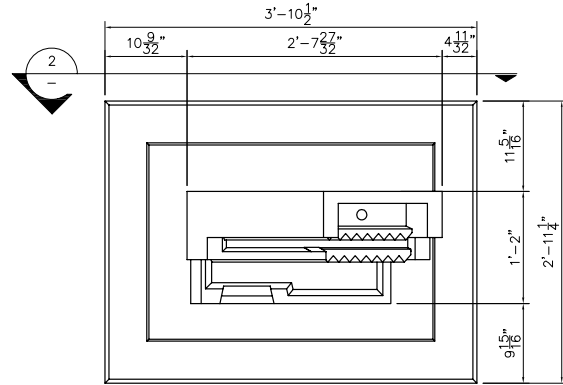

PARTS LIST

ITEM NO	COMPONENT	PART NO.	DESCRIPTION	MANUFACTURER	QTY	REMARKS
1	FOUNTAIN	-	60"H x 14"W x 31"L ZIGZAG FOUNTAIN - GFRC	TREVI	1	COLOR OPTIONAL
2		-	46-1/2"W x 35-1/4"L x 8-3/4"D BASE - GFRC	TREVI	1	COLOR OPTIONAL
3		-	4-3/4"W x 29-3/4"L x 6-1/2"D BASEN - PLASTIC	TREVI	1	BLACK
4	TUBING	-	3/4" DIA PVC COUPLER SOCKET END	-	1	PRE-INSTALLED
5	PARTS BAG	B101	3/4"x1/2" DIA PVC CONCENTRIC REDUCER SOCKET END	-	1	
6		B101	1/2" I.D. x 3/8" O.D. x 6" LG CLEAR VINYL PLAIN END	-	1	
7		B101	1/2" O.D. x 6'-0" LG TUBING - CLEAR VINYL PLAIN END	-	1	
8		B101	SHIM PLASTIC	EZ - SHIM	4	
9	PUMP	-	1"x1/2" DIA ADAPTER THREADED	JEAN TECH INC.	1	
10		-	wt300, 190 GPH SUBMERSIBLE PUMP	JEAN TECH INC.	1	

Precautions should be taken to prevent damage from water freezing in reservoir.

2 REAR VIEW
SCALE: 1/2"=1"

1 PLAN VIEW
SCALE: 1/2"=1"