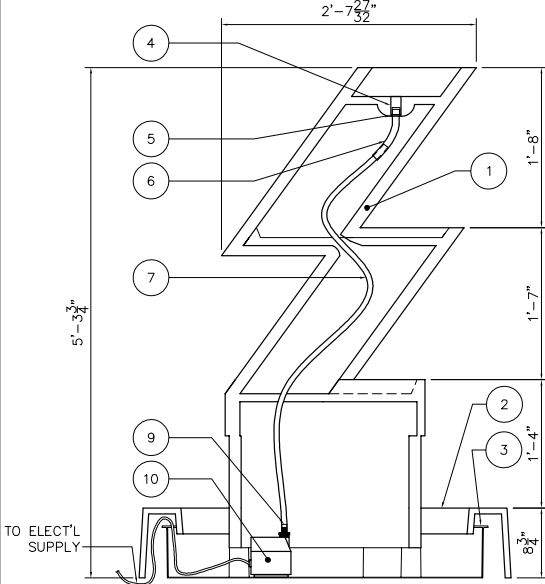

PARTS LIST

ITEM NO	COMPONENT	PART NO.	DESCRIPTION	MANUFACTURER	QTY	REMARKS
1	FOUNTAIN	-	60"H x 14"W x 31"L ZIGZAG FOUNTAIN - GFRC	TREVI	1	COLOR OPTIONAL
2		-	46-1/2"W x 35-1/4"L x 8-3/4"D BASE - GFRC	TREVI	1	COLOR OPTIONAL
3		-	4-3/4"W x 29-3/4"L x 6-1/2"D BASEN - PLASTIC	TREVI	1	BLACK
4	TUBING	-	3/4" DIA PVC COUPLER SOCKET END	-	1	PRE-INSTALLED
5	PARTS BAG	B101	3/4"x1/2" DIA PVC CONCENTRIC REDUCER SOCKET END	-	1	
6		B101	1/2" I.D. x 3/8" O.D. x 6" LG CLEAR VINYL PLAIN END	-	1	
7		B101	1/2" O.D. x 6'-0" LG TUBING - CLEAR VINYL PLAIN END	-	1	
8		B101	SHIM PLASTIC	EZ - SHIM	4	
9	PUMP	-	1"x1/2" DIA ADAPTER THREADED	JEAN TECH INC.	1	
10		-	wt300, 190 GPH SUBMERSIBLE PUMP	JEAN TECH INC.	1	

NOTE:

Electrical supply must conform with local & national regulation/codes. If in doubt consult an electrician.

To ease connections hot water may be used to soften PVC tubing. Pump and plumbing details may vary.

Precautions should be taken to prevent damage from water freezing in reservoir.

2 REAR VIEW
SCALE: 1/2"=1"

1 PLAN VIEW
SCALE: 1/2"=1"