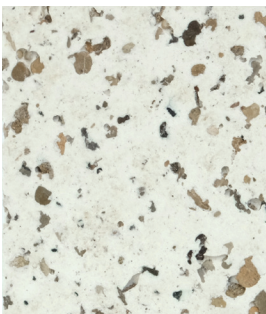

YARDART

117-C Town and Country Drive
Danville, California 94526

866-382-8600

info@yardart.net

VAN DYKE STOOL

ZBT200 | 13"W x 13"D x 18"H - 15 lbs

Fiberglass resin and aggregate | Custom sizing available upon request

NATURAL STONE

WHITE STONE

GRAY STONE

COAL STONE

AGED STONE