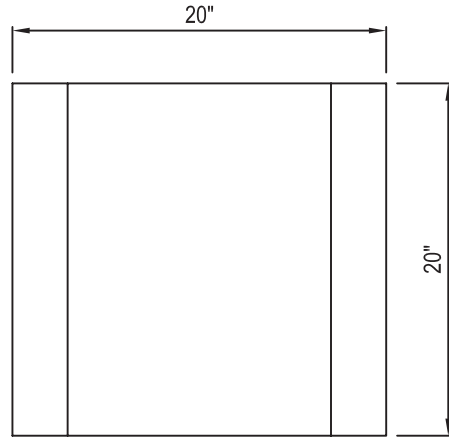

## sponeck chair & table

Material: fiber-cement/concrete

Chair: 31" x 20" x 24" / 62 lbs.

Table: 20" x 20" x 10" / 46 lbs.

Colors: gray | custom

Felt Cover Colors:

-  anthracite
-  anthracite/red
-  red
-  lemongrass

**YARDART**

📍 117-C Town and Country Drive  
Danville, California 94526

☎ 866-382-8600

✉ info@yardart.net

ISOMETRIC VIEW

PLAN VIEW

SIDE VIEW

WEIGHT: 46 LBS.