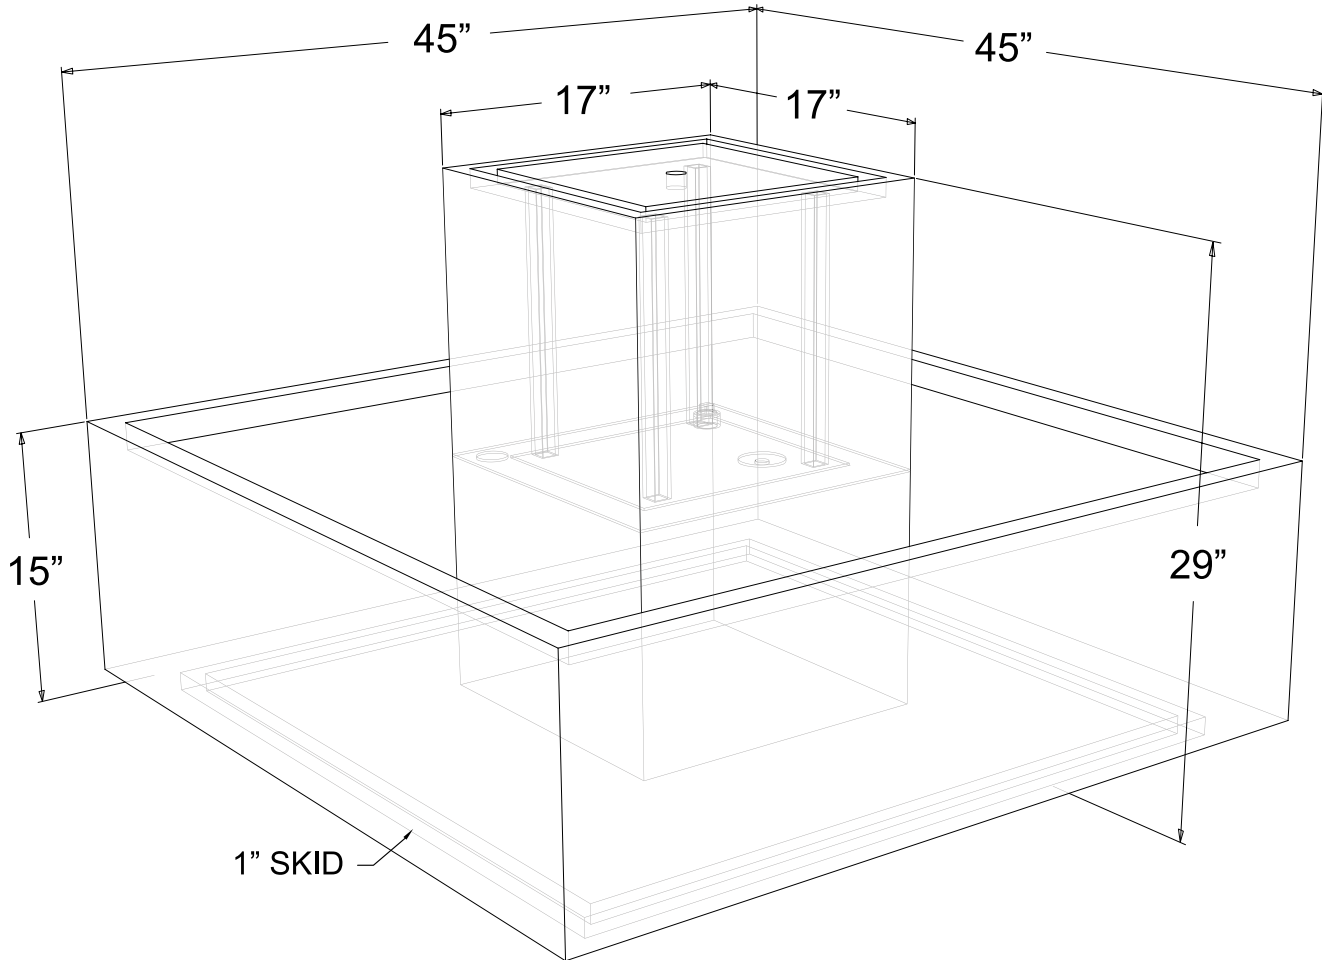

Column and Base Fountain

45"L X 45"W X 29"H

Weight - Steel : 120 lbs. Aluminum : 78 lbs.

Capacity : 12.5 cubic feet

YARDART

uniquegardendecor.com

(866) 382-8600