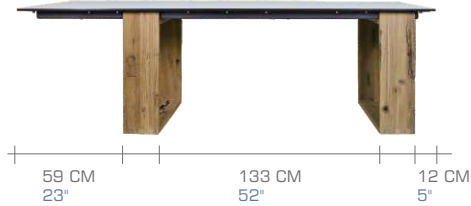

AIKO

Design: Vincent Cantaert

PALACE STYLE

BUTLER STYLE

RESIDENTIAL STYLE

WHEELCHAIR ACCESSIBLE

ASSEMBLY MANUAL AND TOOLS PROVIDED. UNPACKING AND ASSEMBLY WILL REQUIRE A MINIMUM OF 2 PEOPLE.

Detail: Hand stitched, faux leather Stamskin

AIK51 AIKO DINING TABLE 240

L	94.5"	240 cm	NW	209 lb	95 kg
W	38.5"	98 cm	GW	240 lb	109 kg
H	30"	76 cm	VOL	0.63 m ³	
CH	27"	69 cm	PU	2 boxes	

Unique feature :
3 pre-assembled positions possible, to fit every space and function.

AIK52 AIKO BENCH 220 cm

L	86.5"	220 cm	NW	104 lb	47 kg
D	17"	43 cm	GW	130 lb	59 kg
H	17.5"	45 cm	VOL	0.23 m ³	
			PU	2 / box	

AIK52.C Optional cushion set (2 pcs / set)

LEGS Drift look teak

ORIGINAL
F36

ESPRESSO
F37