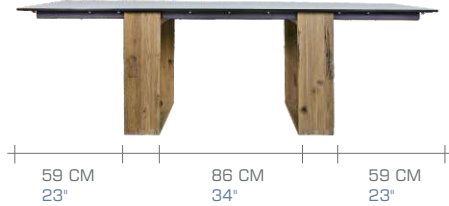

AIKO

Design: Vincent Cantaert

PALACE STYLE

BUTLER STYLE

RESIDENTIAL STYLE

WHEELCHAIR ACCESSIBLE

ASSEMBLY MANUAL AND TOOLS PROVIDED. UNPACKING AND ASSEMBLY WILL REQUIRE A MINIMUM OF 2 PEOPLE.

Detail: Hand stitched, faux leather Stamskin

AIK51 AIKO DINING TABLE 240

L	94.5"	240 cm	NW	209 lb	95 kg
W	38.5"	98 cm	GW	240 lb	109 kg
H	30"	76 cm	VOL	0.63 m ³	
CH	27"	69 cm	PU	2 boxes	

Unique feature :
3 pre-assembled positions possible, to fit every space and function.

AIK52 AIKO BENCH 220 cm

L	86.5"	220 cm	NW	104 lb	47 kg
D	17"	43 cm	GW	130 lb	59 kg
H	17.5"	45 cm	VOL	0.23 m ³	
			PU	2 / box	

AIK52.C Optional cushion set (2 pcs / set)

LEGS Drift look teak

ORIGINAL
F36

ESPRESSO
F37