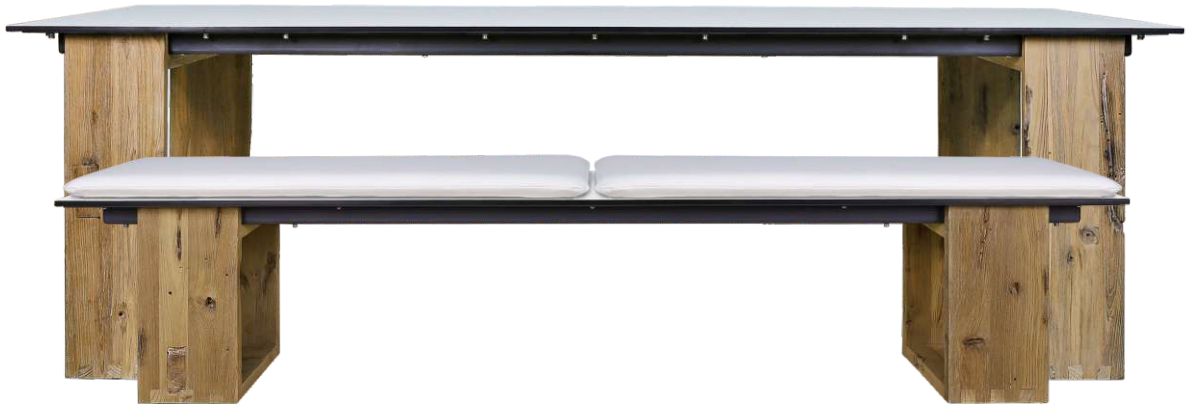

AIKO

Design: Vincent Cantaert

PALACE STYLE

BUTLER STYLE

RESIDENTIAL STYLE

WHEELCHAIR ACCESSIBLE

ASSEMBLY MANUAL AND TOOLS PROVIDED. UNPACKING AND ASSEMBLY WILL REQUIRE A MINIMUM OF 2 PEOPLE.

Detail: Hand stitched, faux leather Stamskin

AIK51 AIKO DINING TABLE 240

L	94.5"	240 cm	NW	209 lb	95 kg
W	38.5"	98 cm	GW	240 lb	109 kg
H	30"	76 cm	VOL	0.63 m ³	
CH	27"	69 cm	PU	2 boxes	

Unique feature :
3 pre-assembled positions possible, to fit every space and function.

AIK52 AIKO BENCH 220 cm

L	86.5"	220 cm	NW	104 lb	47 kg
D	17"	43 cm	GW	130 lb	59 kg
H	17.5"	45 cm	VOL	0.23 m ³	
			PU	2 / box	

AIK52.C Optional cushion set (2 pcs / set)

LEGS Drift look teak

ORIGINAL
F36

ESPRESSO
F37

TOP & SEAT High Pressure Laminate (HPL)

ALPES
WHITE
T38

SANDSTONE
T36

SLATE
T37

CUSHION SET (2 PCS / SET) Stamskin

WHITE
C33

GREY
TAUPE
C35

BLACK
C34