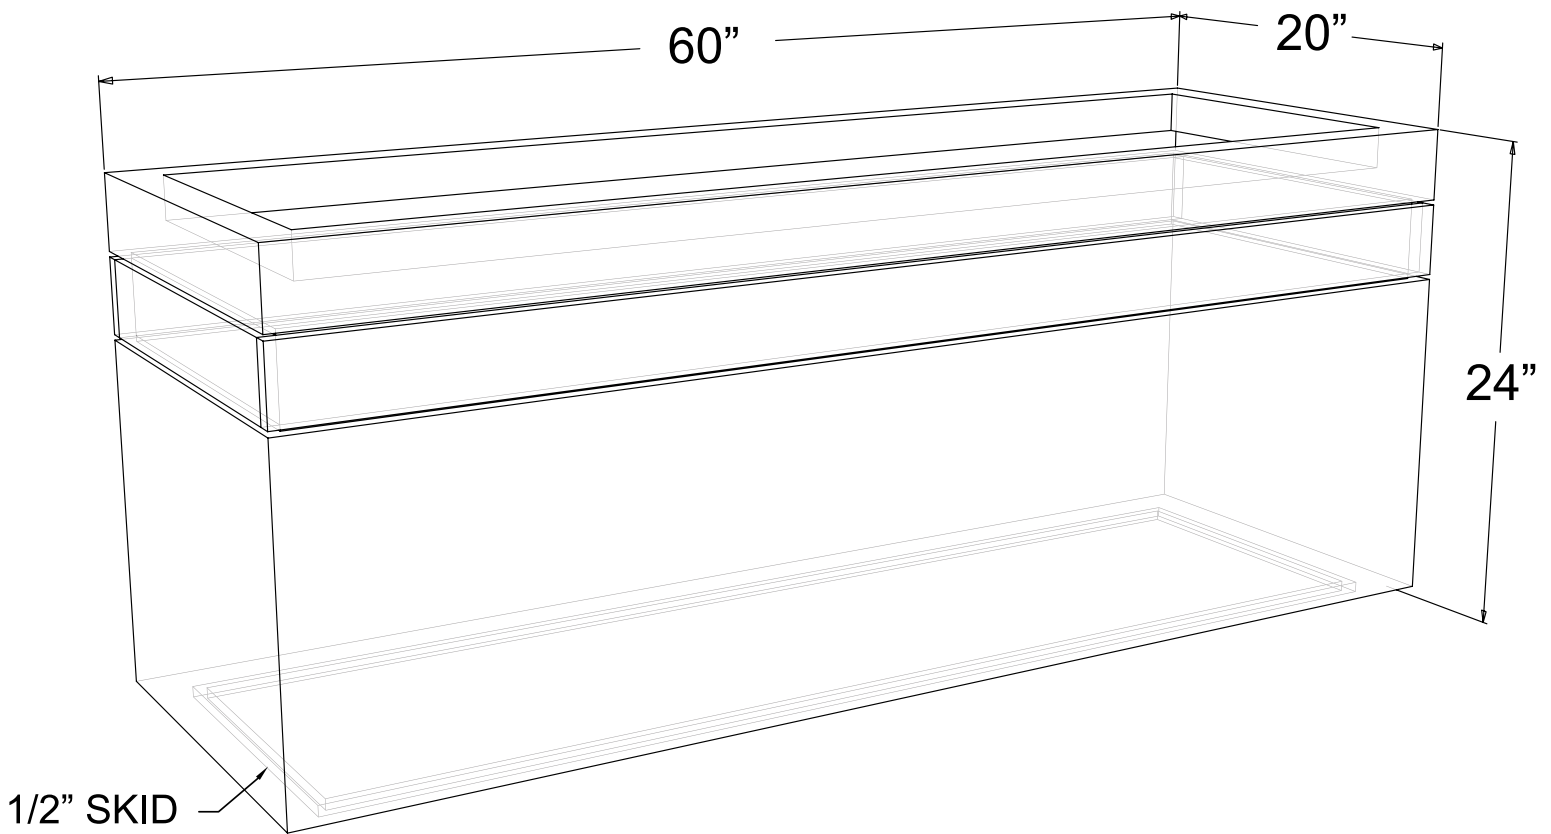

Rectangle Band Planter

60" X 20" X 24"

Weight - Steel : 110 lbs. Aluminum : 59 lbs.

Capacity : 14.75 cubic feet

YARDART

uniquegardendecor.com

(866) 382-8600