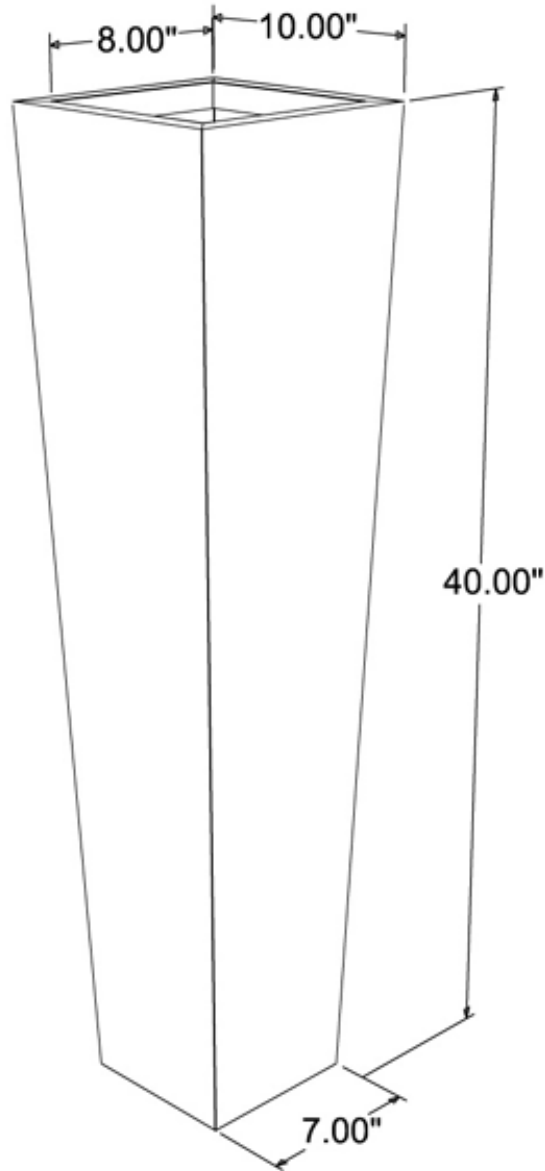

Skinny Planter - Large

10"L X 10"W X 40"H

Weight - Steel : 33 lbs. Aluminum : 15 lbs.

Capacity : 0.75 cubic feet

YARDART

uniquegardendecor.com

(866) 382-8600