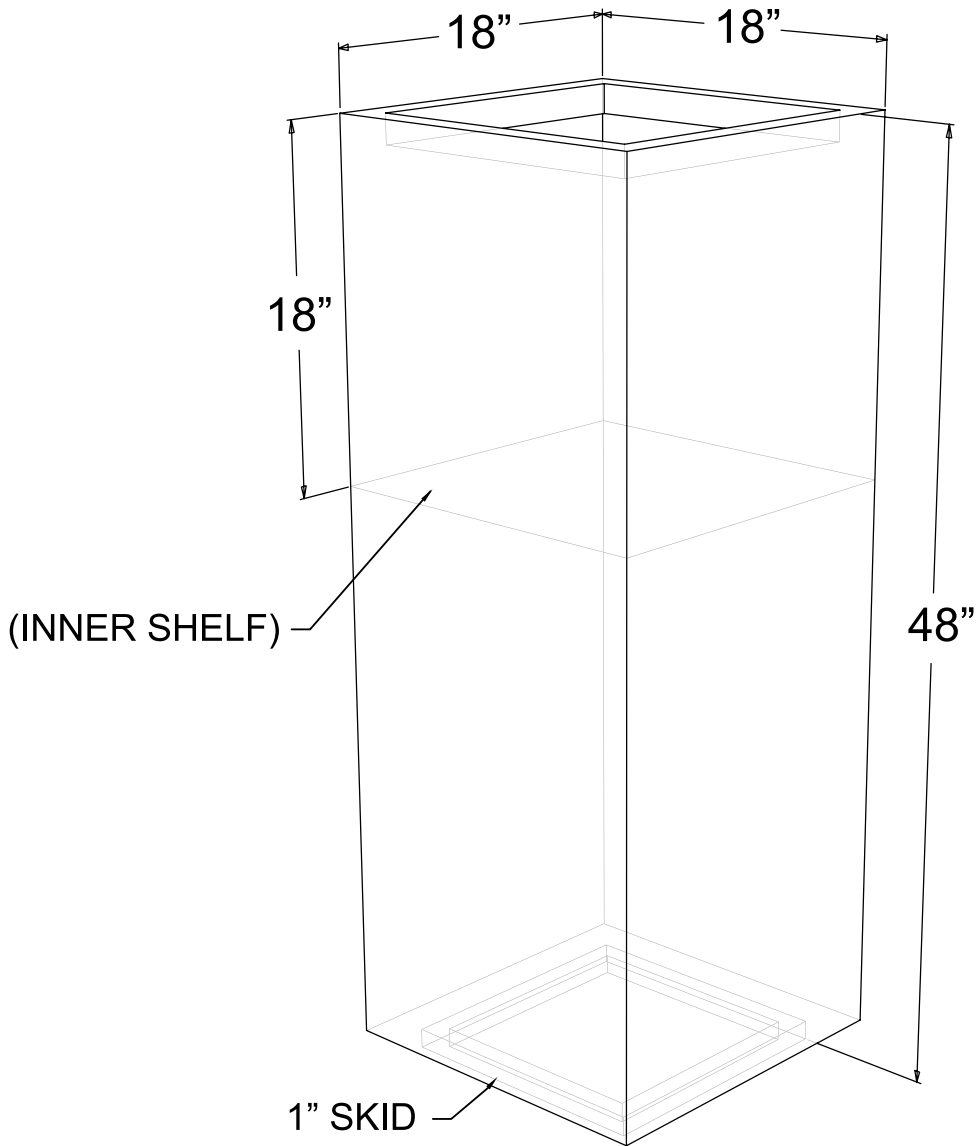

# Wide Column Planter - Large

18"L X 18"W X 48"H

Weight - Steel : 94 lbs. Aluminum : 38 lbs.

Capacity : 3 cubic feet

**YARDART**

[uniquegardendecor.com](http://uniquegardendecor.com)

(866) 382-8600