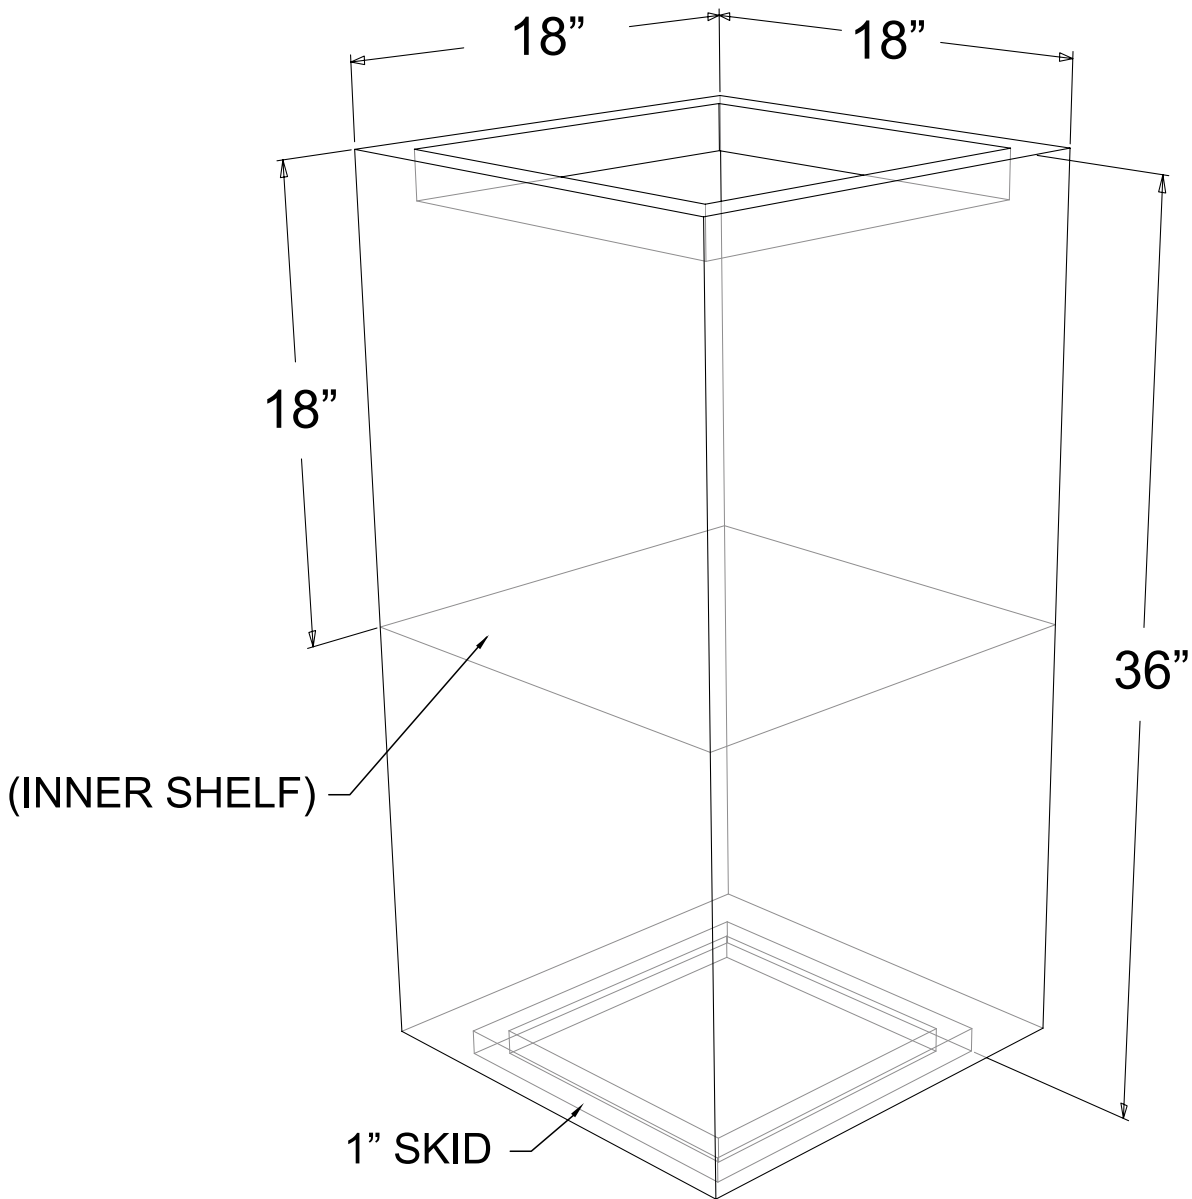

# Wide Column Planter - Medium

18"L X 18"W X 36"H

Weight - Steel :74 lbs. Aluminum : 31 lbs.

Capacity : 3 cubic feet

**YARDART**

[uniquegardendecor.com](http://uniquegardendecor.com)

(866) 382-8600