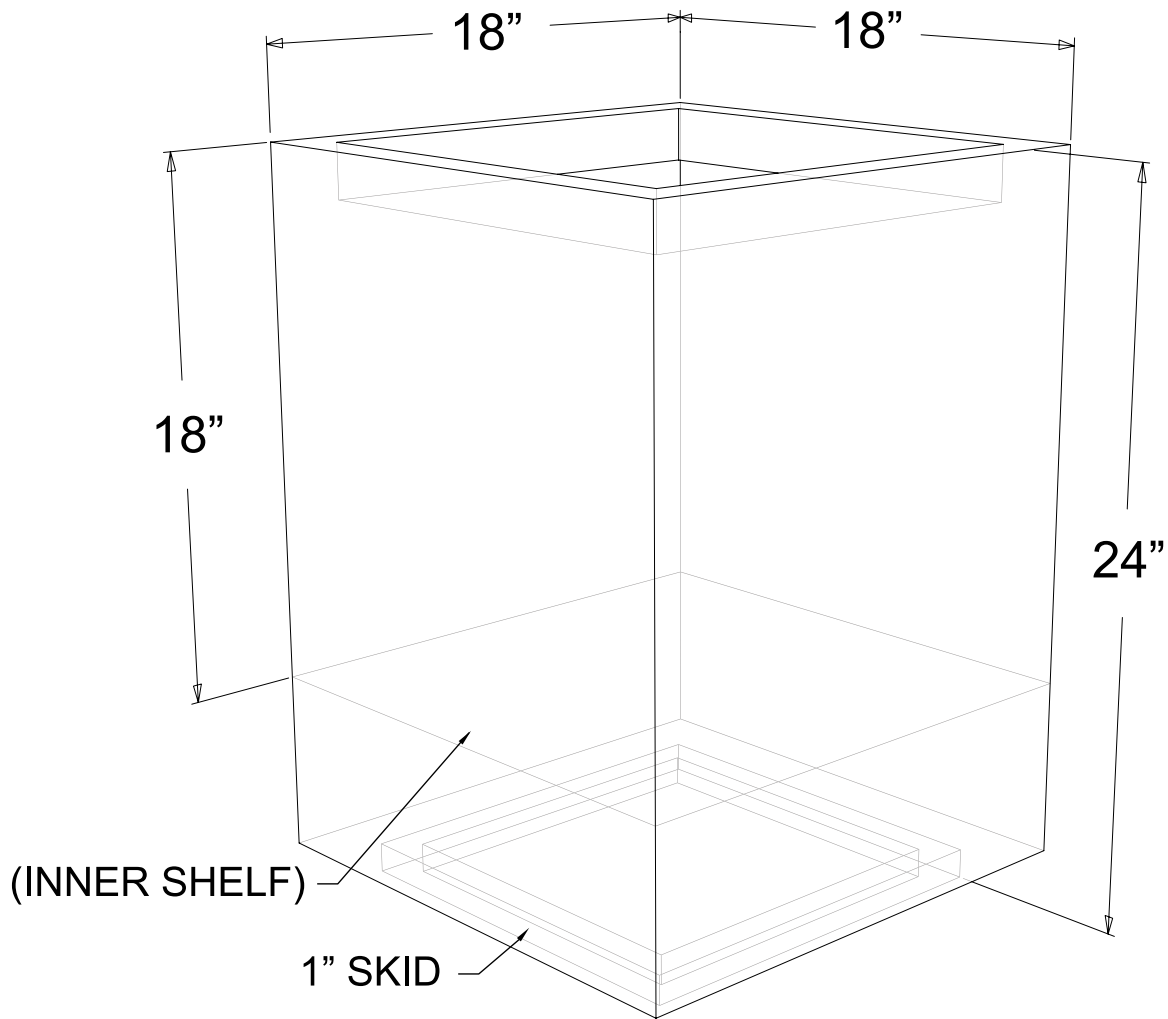

Wide Column Planter - Small

18"L X 18"W X 24"H

Weight - Steel :54 lbs. Aluminum : 23 lbs.

Capacity : 3 cubic feet

YARDART

uniquegardendecor.com

(866) 382-8600