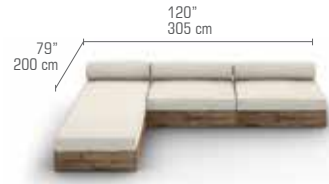

AIKO | Modular System Suggestions

FRAME	BACKREST / TABLE TOP	COLOR OPTIONS
Drift-look Teak 	HPL (High Pressure Laminate)	See our website