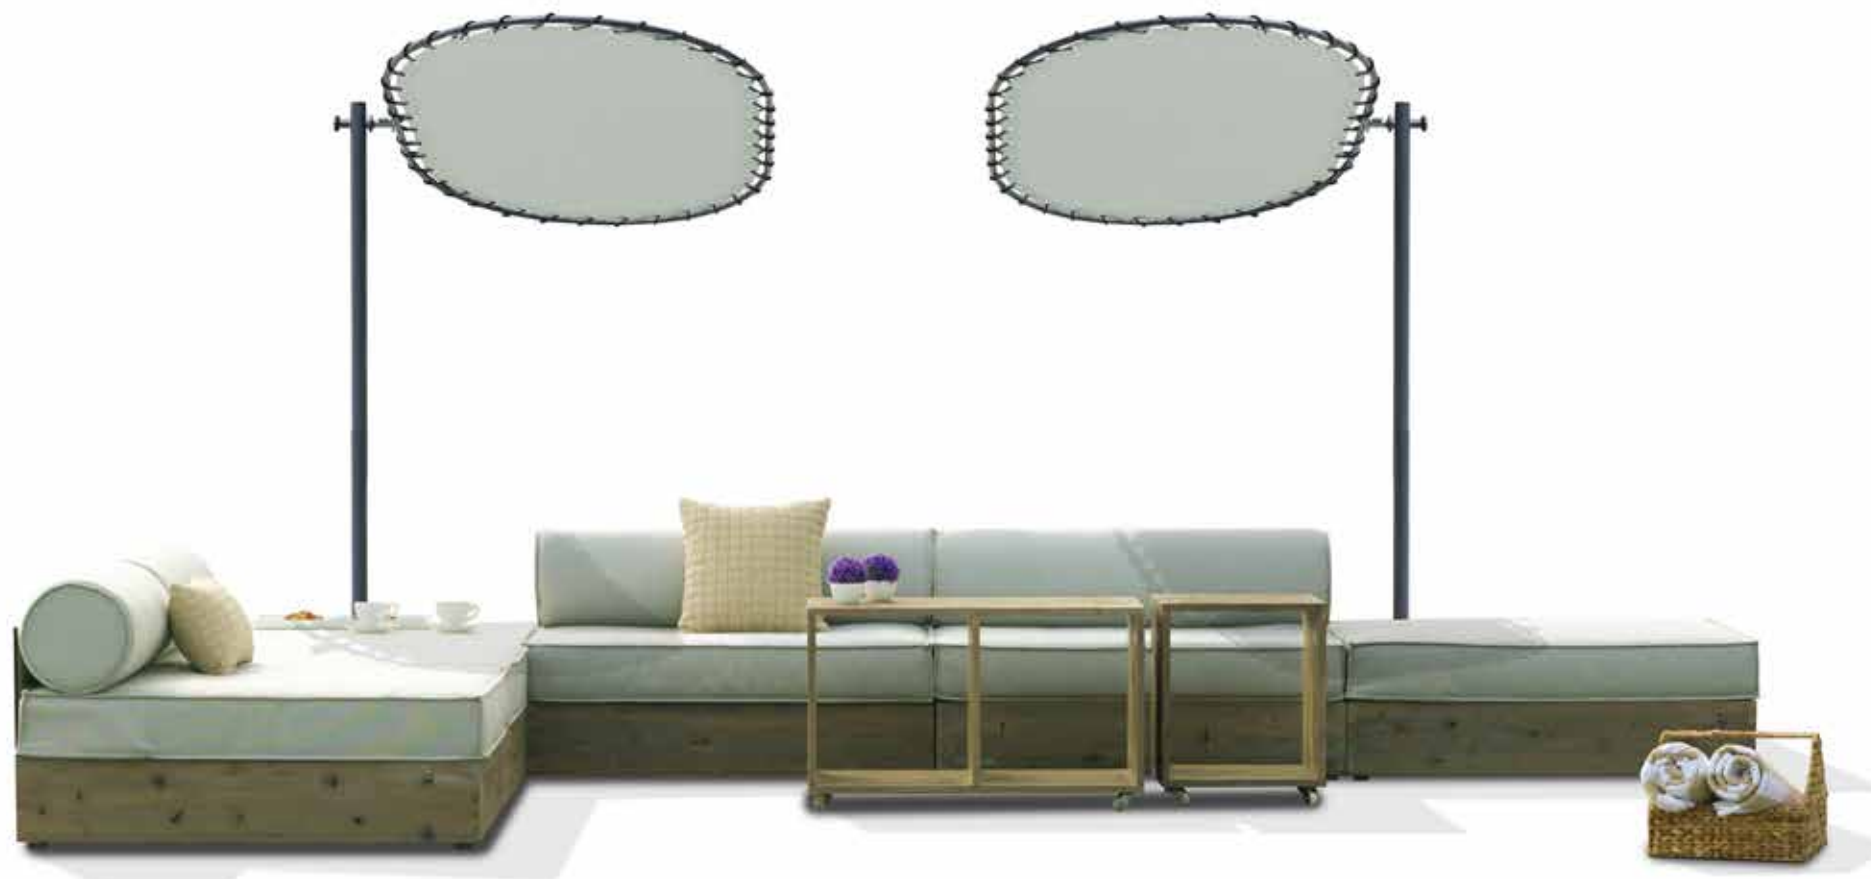

Stunning Italian High Pressure Laminate (HPL) forms the back of the base, offered in either Alpes White or Slate. Upholstery is made from the high density, easy maintenance Sailcloth fabric range, manufactured by best-in-class outdoor textile specialists, Sunbrella: choose color and pattern from Shadow, Sailor or Seagull Grey. The signature collection feature is a gorgeously thick bolster, providing optimal ergonomic support, and facilitating ultimate comfort in informal lounging.

# AIKO

FRAME	BACKREST / TABLE TOP	METAL PARTS	COLOR OPTIONS
Drift-look Teak 	HPL (High Pressure Laminate)	Premium Powder Coated Stainless Steel	See our website

**AIKO Dining Table**  
AIK51

**L** 94.5" | 240 cm  
**W** 38.5" | 98 cm  
**H** 30" | 76 cm  
**CH** 27" | 69 cm