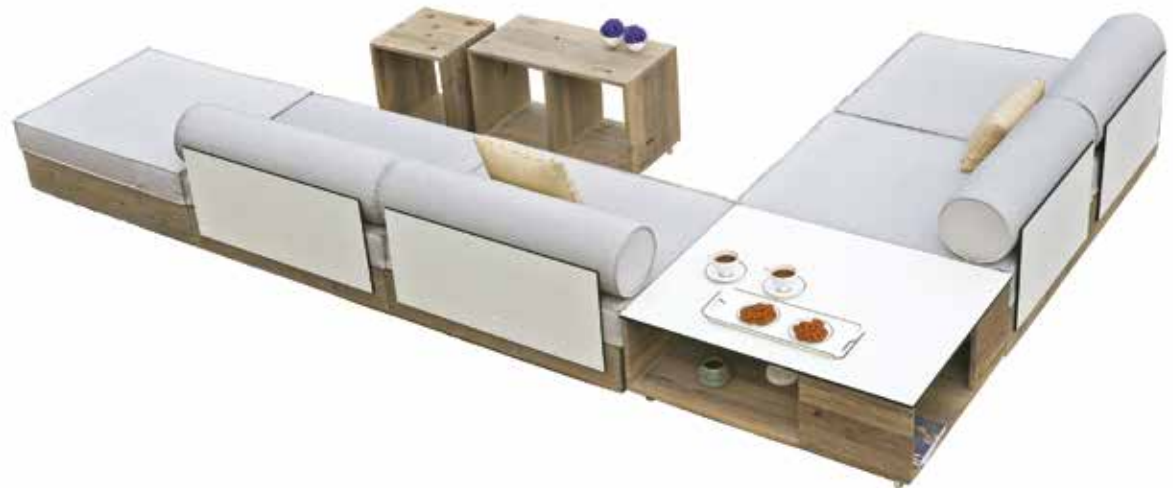

AIKO | Modular System Suggestions

FRAME	BACKREST / TABLE TOP	COLOR OPTIONS
Drift-look Teak 	HPL (High Pressure Laminate)	See our website