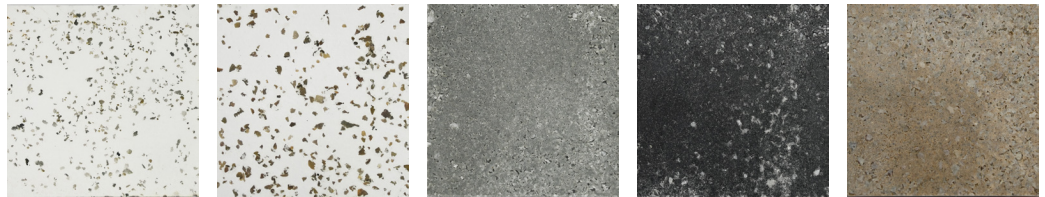

YARDART

995 Governor Dr. #103
El Dorado Hills, CA 95762

866 382-8600

info@yardart.com

WHITE STONE

NATURAL STONE

KEY STONE

COAL STONE

AGED STONE

AILEEN SIDE TABLE

A classic form with an inviting, functional twist. Minimalist, inline depressions invite movement of the piece and reveal its secretive weightlessness.

Fiberglass resin and aggregate.

ZBT231 | 17" Dia. x 18"H - 25 lbs