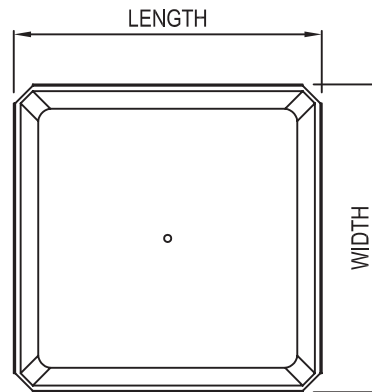

995 Governor Dr. #103
El Dorado Hills, CA 95762

866 382-8600

YARDART info@yardart.com

SELECT DESIRED SIZE
(LENGTH x WIDTH x HEIGHT / WEIGHT / VOLUME)

18" x 18" x 18" / 41 LBS. / 21 GAL.

24" x 24" x 18" / 60 LBS. / 32 GAL.

31" x 31" x 18" / 84 LBS. / 69 GAL.

39" x 39" x 18" / 117 LBS. / 111 GAL.

ISOMETRIC VIEW

PLAN VIEW

SIDE VIEW

RECTANGLE/SQUARE FORMS

DELTA SQUARE 45 PLANTER

995 Governor Dr. #103
El Dorado Hills, CA 95762

866 382-8600

YARDART info@yardart.com

SELECT DESIRED SIZE
(LENGTH x WIDTH x HEIGHT / WEIGHT / VOLUME)

24" x 24" x 24" / 77 LBS. / 48 GAL.

31" x 31" x 24" / 101 LBS. / 85 GAL.

39" x 39" x 24" / 144 LBS. / 151 GAL.

ISOMETRIC VIEW

PLAN VIEW

SIDE VIEW

RECTANGLE/SQUARE FORMS

DELTA SQUARE 60 PLANTER