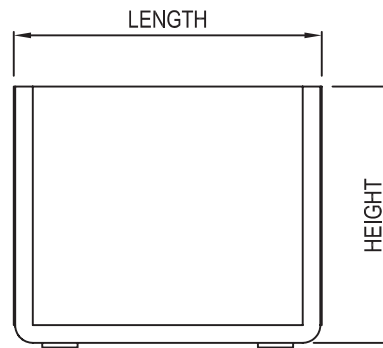

995 Governor Dr. #103
El Dorado Hills, CA 95762

866 382-8600

YARDART info@yardart.com

SELECT DESIRED SIZE
(LENGTH x WIDTH x HEIGHT / WEIGHT / VOLUME)

18" x 18" x 18" / 41 LBS. / 21 GAL.

24" x 24" x 18" / 60 LBS. / 32 GAL.

31" x 31" x 18" / 84 LBS. / 69 GAL.

39" x 39" x 18" / 117 LBS. / 111 GAL.

ISOMETRIC VIEW

PLAN VIEW

SIDE VIEW

RECTANGLE/SQUARE FORMS

DELTA SQUARE 45 PLANTER

995 Governor Dr. #103
El Dorado Hills, CA 95762

866 382-8600

YARDART info@yardart.com

SELECT DESIRED SIZE
(LENGTH x WIDTH x HEIGHT / WEIGHT / VOLUME)

24" x 24" x 24" / 77 LBS. / 48 GAL.

31" x 31" x 24" / 101 LBS. / 85 GAL.

39" x 39" x 24" / 144 LBS. / 151 GAL.

ISOMETRIC VIEW

PLAN VIEW

SIDE VIEW

RECTANGLE/SQUARE FORMS

DELTA SQUARE 60 PLANTER