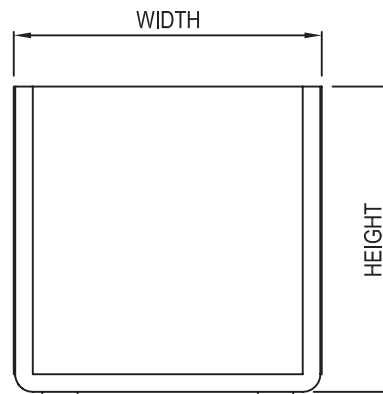

995 Governor Dr. #103
El Dorado Hills, CA 95762

866 382-8600

YARDART info@yardart.com

SELECT DESIRED SIZE
(LENGTH x WIDTH x HEIGHT / WEIGHT / VOLUME)

18" x 18" x 18" / 41 LBS. / 21 GAL.

24" x 24" x 18" / 60 LBS. / 32 GAL.

31" x 31" x 18" / 84 LBS. / 69 GAL.

39" x 39" x 18" / 117 LBS. / 111 GAL.

ISOMETRIC VIEW

PLAN VIEW

SIDE VIEW

RECTANGLE/SQUARE FORMS

DELTA SQUARE 45 PLANTER

995 Governor Dr. #103
El Dorado Hills, CA 95762

866 382-8600

YARDART info@yardart.com

SELECT DESIRED SIZE
(LENGTH x WIDTH x HEIGHT / WEIGHT / VOLUME)

24" x 24" x 24" / 77 LBS. / 48 GAL.

31" x 31" x 24" / 101 LBS. / 85 GAL.

39" x 39" x 24" / 144 LBS. / 151 GAL.

ISOMETRIC VIEW

PLAN VIEW

SIDE VIEW

RECTANGLE/SQUARE FORMS

DELTA SQUARE 60 PLANTER