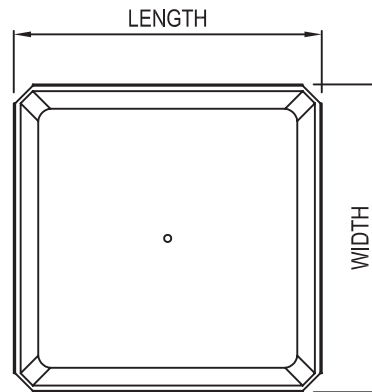

995 Governor Dr. #103
El Dorado Hills, CA 95762

866 382-8600

YARDART info@yardart.com

delta square planter

material	fiber-cement/concrete
delta square 45	18" x 18" x 18" 41 lb. 21 gal. 24" x 24" x 18" 60 lb. 32 gal. 31" x 31" x 18" 84 lb. 69 gal. 39" x 39" x 18" 117 lb. 111 gal.
delta square 65	24" x 24" x 24" 77 lb. 48 gal. 31" x 31" x 24" 101 lb. 85 gal. 39" x 39" x 24" 144 lb. 151 gal.
colors	anthracite gray white custom

995 Governor Dr. #103
El Dorado Hills, CA 95762

866 382-8600

YARDART info@yardart.com

SELECT DESIRED SIZE
(LENGTH x WIDTH x HEIGHT / WEIGHT / VOLUME)

18" x 18" x 18" / 41 LBS. / 21 GAL.

24" x 24" x 18" / 60 LBS. / 32 GAL.

31" x 31" x 18" / 84 LBS. / 69 GAL.

39" x 39" x 18" / 117 LBS. / 111 GAL.

ISOMETRIC VIEW

PLAN VIEW

SIDE VIEW

RECTANGLE/SQUARE FORMS

DELTA SQUARE 45 PLANTER

995 Governor Dr. #103
El Dorado Hills, CA 95762

866 382-8600

YARDART info@yardart.com

SELECT DESIRED SIZE
(LENGTH x WIDTH x HEIGHT / WEIGHT / VOLUME)

24" x 24" x 24" / 77 LBS. / 48 GAL.

31" x 31" x 24" / 101 LBS. / 85 GAL.

39" x 39" x 24" / 144 LBS. / 151 GAL.