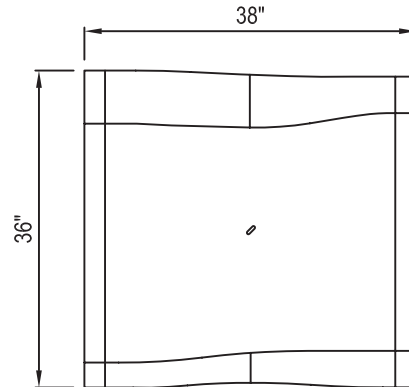

995 Governor Dr. #103
El Dorado Hills, CA 95762

866 382-8600

YARDART info@yardart.com

WEIGHT: 105 LBS.

SITE FURNISHING

DUNE RIGHT SEAT