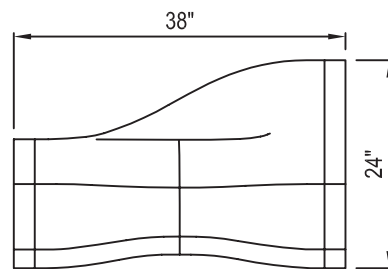

995 Governor Dr. #103
El Dorado Hills, CA 95762

866 382-8600

YARDART info@yardart.com

dune seating

material	fiber-cement/concrete
chair left/right	38" x 37" x 24" 106 lb.
chair center	38" x 37" x 24" 106 lb.
table	38" x 35" x 14" 97 lb.
colors	anthracite gray white custom

995 Governor Dr. #103
El Dorado Hills, CA 95762

866 382-8600

YARDART info@yardart.com

ISOMETRIC VIEW

PLAN VIEW

END VIEW

SIDE VIEW

WEIGHT: 105 LBS.

ISOMETRIC VIEW

PLAN VIEW

END VIEW

SIDE VIEW

WEIGHT: 97 LBS.

SITE FURNISHING

DUNE TABLE