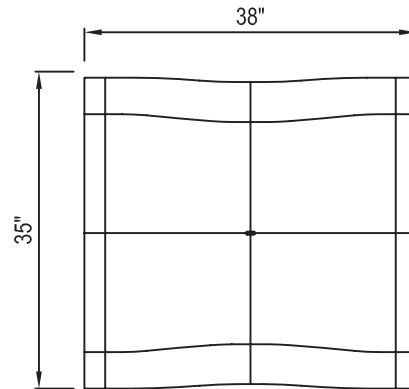

995 Governor Dr. #103
El Dorado Hills, CA 95762

866 382-8600

YARDART info@yardart.com

ISOMETRIC VIEW

PLAN VIEW

END VIEW

SIDE VIEW

WEIGHT: 105 LBS.

END VIEW

SIDE VIEW

WEIGHT: 105 LBS.

SITE FURNISHING

DUNE RIGHT SEAT

995 Governor Dr. #103
El Dorado Hills, CA 95762

866 382-8600

YARDART info@yardart.com

ISOMETRIC VIEW

PLAN VIEW

END VIEW

SIDE VIEW

WEIGHT: 97 LBS.

SITE FURNISHING

DUNE TABLE