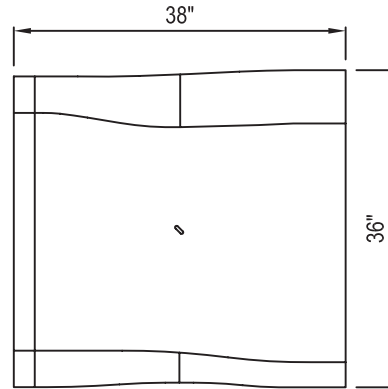

995 Governor Dr. #103
El Dorado Hills, CA 95762

866 382-8600

YARDART info@yardart.com

dune seating

material	fiber-cement/concrete
chair left/right	38" x 37" x 24" 106 lb.
chair center	38" x 37" x 24" 106 lb.
table	38" x 35" x 14" 97 lb.
colors	anthracite gray white custom

995 Governor Dr. #103
El Dorado Hills, CA 95762

866 382-8600

YARDART info@yardart.com

ISOMETRIC VIEW

PLAN VIEW

END VIEW

SIDE VIEW

WEIGHT: 105 LBS.

ISOMETRIC VIEW

PLAN VIEW

END VIEW

SIDE VIEW

WEIGHT: 97 LBS.

SITE FURNISHING

DUNE TABLE