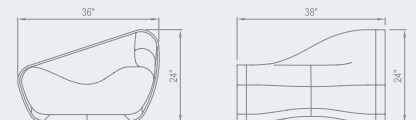

995 Governor Dr. #103
El Dorado Hills, CA 95762

866 382-8600

YARDART info@yardart.com

dune seating

material	fiber-cement/concrete
chair left/right	38" x 37" x 24" 106 lb.
chair center	38" x 37" x 24" 106 lb.
table	38" x 35" x 14" 97 lb.
colors	anthracite gray white custom

995 Governor Dr. #103
El Dorado Hills, CA 95762

866 382-8600

YARDART info@yardart.com

ISOMETRIC VIEW

PLAN VIEW

END VIEW

SIDE VIEW

WEIGHT: 105 LBS.

ISOMETRIC VIEW

PLAN VIEW

END VIEW

SIDE VIEW

WEIGHT: 97 LBS.

SITE FURNISHING

DUNE TABLE