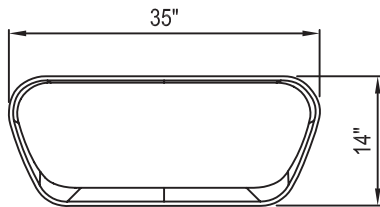

END VIEW

SIDE VIEW

WEIGHT: 105 LBS.

SITE FURNISHING

DUNE RIGHT SEAT

995 Governor Dr. #103
El Dorado Hills, CA 95762

866 382-8600

YARDART info@yardart.com

ISOMETRIC VIEW

PLAN VIEW

END VIEW

SIDE VIEW

WEIGHT: 97 LBS.

SITE FURNISHING

DUNE TABLE