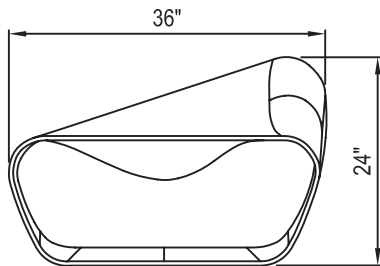

995 Governor Dr. #103
El Dorado Hills, CA 95762

866 382-8600

YARDART info@yardart.com

ISOMETRIC VIEW

PLAN VIEW

END VIEW

SIDE VIEW

WEIGHT: 105 LBS.

SIDE VIEW

SITE FURNISHING

DUNE LOUNGER - CENTER

995 Governor Dr. #103
El Dorado Hills, CA 95762

866 382-8600

YARDART info@yardart.com

ISOMETRIC VIEW

PLAN VIEW

END VIEW

SIDE VIEW

WEIGHT: 105 LBS.

SITE FURNISHING

DUNE RIGHT SEAT

995 Governor Dr. #103
El Dorado Hills, CA 95762

866 382-8600

YARDART info@yardart.com

ISOMETRIC VIEW

PLAN VIEW

END VIEW

SIDE VIEW

WEIGHT: 97 LBS.

SITE FURNISHING

DUNE TABLE