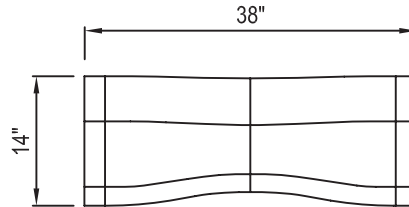

END VIEW

SIDE VIEW

WEIGHT: 105 LBS.

SITE FURNISHING

DUNE RIGHT SEAT

995 Governor Dr. #103
El Dorado Hills, CA 95762

866 382-8600

YARDART info@yardart.com

ISOMETRIC VIEW

PLAN VIEW

END VIEW

SIDE VIEW

WEIGHT: 97 LBS.

SITE FURNISHING

DUNE TABLE