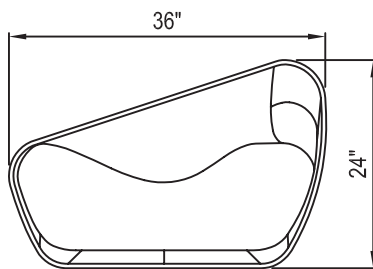

995 Governor Dr. #103
El Dorado Hills, CA 95762

866 382-8600

YARDART info@yardart.com

dune seating

material	fiber-cement/concrete
chair left/right	38" x 37" x 24" 106 lb.
chair center	38" x 37" x 24" 106 lb.
table	38" x 35" x 14" 97 lb.
colors	anthracite gray white custom

995 Governor Dr. #103
El Dorado Hills, CA 95762

866 382-8600

YARDART info@yardart.com

ISOMETRIC VIEW

PLAN VIEW

END VIEW

SIDE VIEW

WEIGHT: 105 LBS.

ISOMETRIC VIEW

PLAN VIEW

END VIEW

SIDE VIEW

WEIGHT: 97 LBS.

SITE FURNISHING

DUNE TABLE