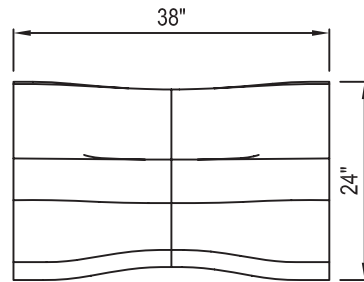

995 Governor Dr. #103
El Dorado Hills, CA 95762

866 382-8600

YARDART info@yardart.com

PLAN VIEW

SITE FURNISHING

DUNE LOUNGER - CENTER