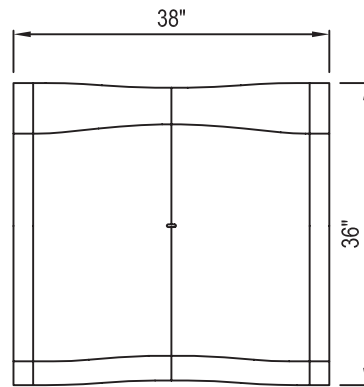

995 Governor Dr. #103
El Dorado Hills, CA 95762

866 382-8600

YARDART info@yardart.com

SITE FURNISHING

DUNE LOUNGER - CENTER