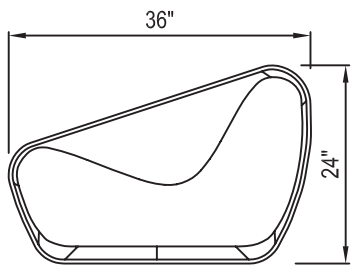

995 Governor Dr. #103
El Dorado Hills, CA 95762

866 382-8600

YARDART info@yardart.com

dune seating

material	fiber-cement/concrete
chair left/right	38" x 37" x 24" 106 lb.
chair center	38" x 37" x 24" 106 lb.
table	38" x 35" x 14" 97 lb.
colors	anthracite gray white custom

995 Governor Dr. #103
El Dorado Hills, CA 95762

866 382-8600

YARDART info@yardart.com

ISOMETRIC VIEW

PLAN VIEW

END VIEW

SIDE VIEW

WEIGHT: 105 LBS.

SITE FURNISHING

DUNE LEFT SEAT

995 Governor Dr. #103
El Dorado Hills, CA 95762

866 382-8600

YARDART info@yardart.com

ISOMETRIC VIEW

PLAN VIEW

END VIEW

ISOMETRIC VIEW

PLAN VIEW

END VIEW

SIDE VIEW

WEIGHT: 97 LBS.

SITE FURNISHING

DUNE TABLE