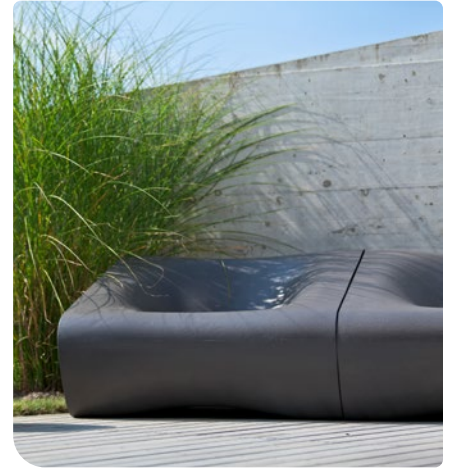

995 Governor Dr. #103
El Dorado Hills, CA 95762

866 382-8600

YARDART info@yardart.com

dune seating

material	fiber-cement/concrete
chair left/right	38" x 37" x 24" 106 lb.
chair center	38" x 37" x 24" 106 lb.
table	38" x 35" x 14" 97 lb.
colors	anthracite gray white custom