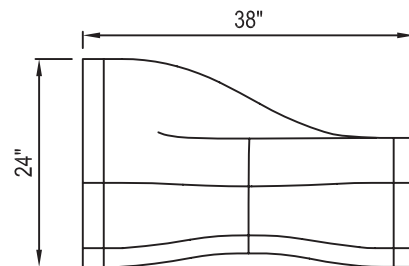

995 Governor Dr. #103
El Dorado Hills, CA 95762

866 382-8600

YARDART info@yardart.com

ISOMETRIC VIEW

PLAN VIEW

END VIEW

SIDE VIEW

WEIGHT: 105 LBS.

END VIEW

SIDE VIEW

WEIGHT: 105 LBS.

SITE FURNISHING

DUNE RIGHT SEAT

995 Governor Dr. #103
El Dorado Hills, CA 95762

866 382-8600

YARDART info@yardart.com

ISOMETRIC VIEW

PLAN VIEW

END VIEW

SIDE VIEW

WEIGHT: 97 LBS.

SITE FURNISHING

DUNE TABLE