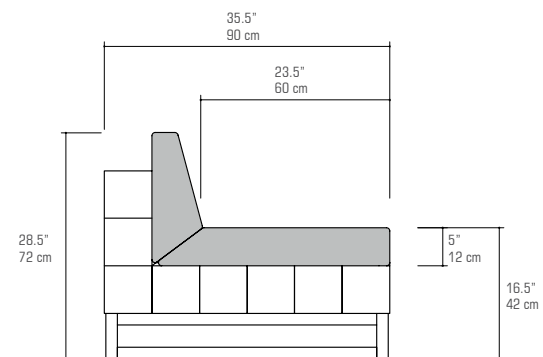

L 21.5" | 55 cm
W 21.5" | 55 cm
H 16.5" | 42 cm

EKKKA Side Table Medium (HPL)**
MG2860

L 21.5" | 55 cm
W 21.5" | 55 cm
H 16.5" | 42 cm

EKKA | Modular System

WOODEN PARTS / FRAME	TABLE TOP	UPHOLSTERY	WEBBING	COLOR OPTIONS
Premium Teak Smooth (F24)	*Premium Teak Smooth (T24)	Regular Sling (Grade K) Smart Textiles (Grade F) - Royal Black (S25)	Keops	See our website

EKKA Ottoman
MG2808

W 35.5" | 90 cm
D 35.5" | 90 cm
H 16.5" | 42 cm

EKKA Sectional Seat
MG2806

W 47" | 120 cm
D 35.5" | 90 cm
H 28.5" | 72 cm
SH 16.5" | 42 cm

EKKA Sofa 3-Seater
MG2821

W 100.5" | 255 cm
D 35.5" | 90 cm
H 28.5" | 72 cm
SH 16.5" | 42 cm

EKKA Right Hand Sectional
MG2805

W 65" | 165 cm
D 35.5" | 90 cm
H 28.5" | 72 cm
SH 16.5" | 42 cm

EKKA Left Hand Sectional
MG2804

W 65" | 165 cm
D 35.5" | 90 cm
H 28.5" | 72 cm
SH 16.5" | 42 cm

EKKA Sectional Chaise
MG2807

W 47" | 120 cm
D 65" | 165 cm
H 28.5" | 72 cm
SH 16.5" | 42 cm

EKKA Sectional Coffee Table*
MG2809

L 35.5" | 90 cm
W 35.5" | 90 cm
H 11" | 28 cm

EKKA Long Table*
MG2812

L 64.5" | 164 cm
W 17.5" | 45 cm
H 12" | 30 cm