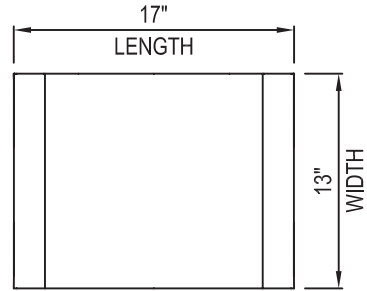

995 Governor Dr. #103
El Dorado Hills, CA 95762

866 382-8600

YARDART info@yardart.com

ecal stool + table

material	fiber-cement/concrete
stool	17" x 13" x 17" 18 lb.
table	28" x 19" x 11" 33 lb.
colors	anthracite gray white custom

995 Governor Dr. #103
El Dorado Hills, CA 95762

866 382-8600

YARDART info@yardart.com

PLAN VIEW

ISOMETRIC VIEW

SIDE VIEW

WEIGHT: 18 LBS.

SITE FURNISHING

ECAL STOOL

995 Governor Dr. #103
El Dorado Hills, CA 95762

866 382-8600

YARDART info@yardart.com

PLAN VIEW

ISOMETRIC VIEW

SIDE VIEW

WEIGHT: 33 LBS.