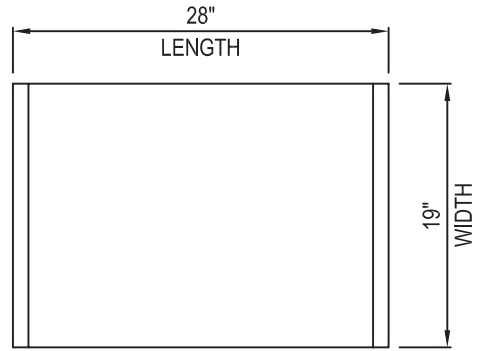

995 Governor Dr. #103
El Dorado Hills, CA 95762

866 382-8600

YARDART info@yardart.com

ecal stool + table

material	fiber-cement/concrete
stool	17" x 13" x 17" 18 lb.
table	28" x 19" x 11" 33 lb.
colors	anthracite gray white custom

995 Governor Dr. #103
El Dorado Hills, CA 95762

866 382-8600

YARDART info@yardart.com

PLAN VIEW

ISOMETRIC VIEW

SIDE VIEW

WEIGHT: 18 LBS.

SITE FURNISHING

ECAL STOOL

995 Governor Dr. #103
El Dorado Hills, CA 95762

866 382-8600

YARDART info@yardart.com

PLAN VIEW

ISOMETRIC VIEW

SIDE VIEW

WEIGHT: 33 LBS.