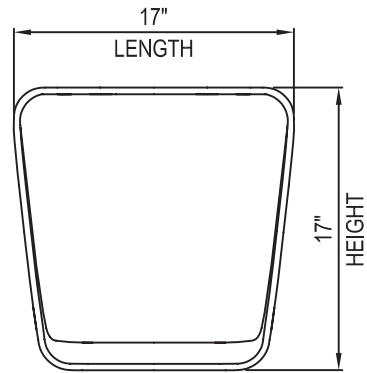

995 Governor Dr. #103
El Dorado Hills, CA 95762

866 382-8600

YARDART info@yardart.com

ecal stool + table

material	fiber-cement/concrete
stool	17" x 13" x 17" 18 lb.
table	28" x 19" x 11" 33 lb.
colors	anthracite gray white custom

995 Governor Dr. #103
El Dorado Hills, CA 95762

866 382-8600

YARDART info@yardart.com

PLAN VIEW

ISOMETRIC VIEW

SIDE VIEW

WEIGHT: 18 LBS.

SITE FURNISHING

ECAL STOOL

995 Governor Dr. #103
El Dorado Hills, CA 95762

866 382-8600

YARDART info@yardart.com

PLAN VIEW

ISOMETRIC VIEW

SIDE VIEW

WEIGHT: 33 LBS.