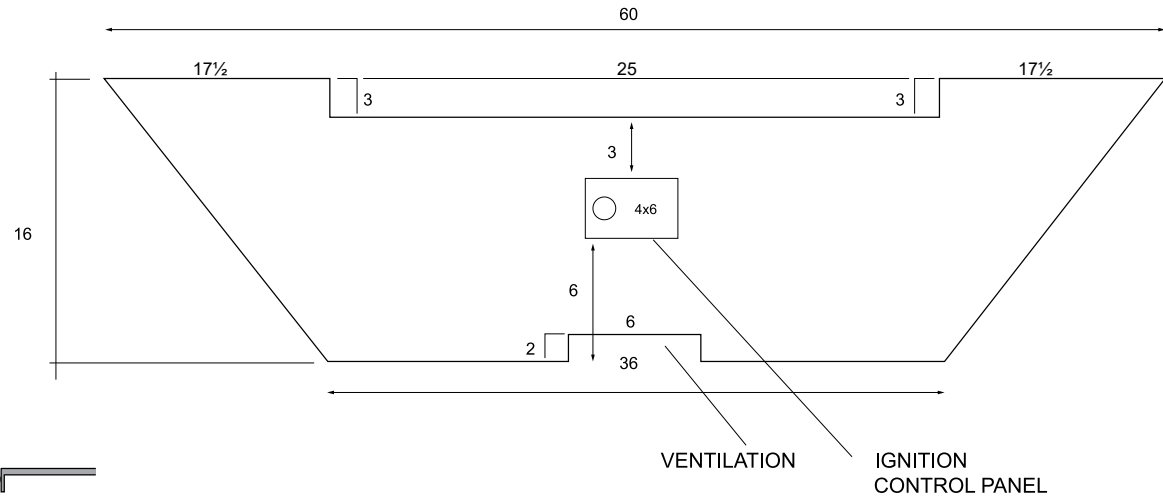

Embarcadero 60

995 Governor Dr. #103
El Dorado Hills, CA 95762

866 382-8600

YARDART info@yardart.com

SPECIFICATIONS

Diameter	60"
Height	16"
Surface	17½"
Burner Size	18"/125,000 BTUs
Weight	550 lbs.
Fuel Source	Natural gas or Liquid propane (larger tanks only)
Ignition	PH-Ignite (Electronic)
Material	Glass fiber reinforced concrete
Media	Tumbled lava rock