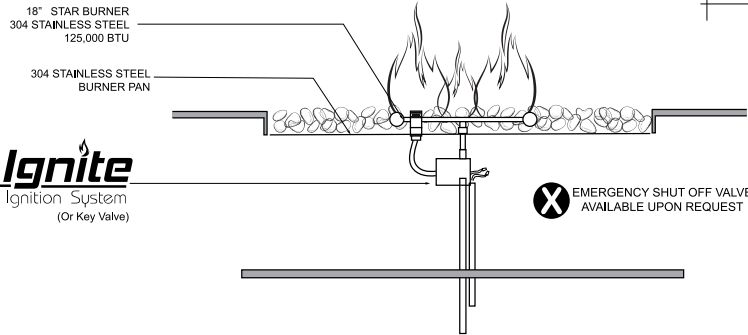

Embarcadero 60

995 Governor Dr. #103
El Dorado Hills, CA 95762

866 382-8600

YARDART info@yardart.com

SPECIFICATIONS

Diameter	60"
Height	16"
Surface	17½"
Burner Size	18"/125,000 BTUs
Weight	550 lbs.
Fuel Source	Natural gas or Liquid propane (larger tanks only)
Ignition	PH-Ignite (Electronic)
Material	Glass fiber reinforced concrete
Media	Tumbled lava rock

PH Ignite
Electronic Ignition System
(Or Key Valve)

EMERGENCY SHUT OFF VALVE
AVAILABLE UPON REQUEST