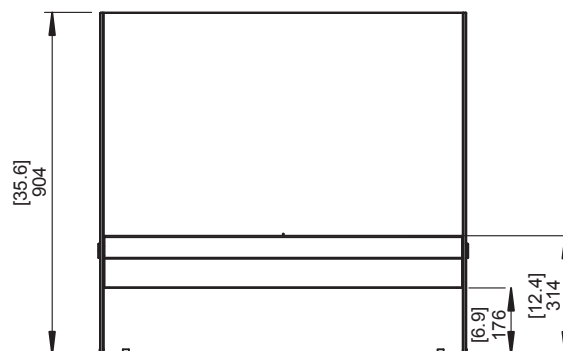

Igloo Specifications

Made entirely of glass and stainless steel, the Igloo is a sleek and modern update to the traditional fireplace.

Burner Ventilation and Efficiency*

Dimensions L x W x H mm/in	Compatible Burner	Fuel Capacity	Heats on Average (Indoors)	Thermal Output Net (MAX)	Approx. Burn Time	Minimum Room Size
978 x 494 x 904 38.5 x 19.4 x 35.6	BK5	5 L [1.3 Gals]	Over 35 m² [376.7 ft²]	14 MJ/h 13,000 BTU/h 3.5 kW	7 - 11 hours	70 m³ [2,472 ft³]

Application	Indoor Only
Surround Colours	Stainless Steel ESF.D.IGL
Burner Colours	Stainless Steel
Materials	Grade 304 Stainless Steel, Toughened Glass, Grade 304 Stainless Steel Burner
Approx. Weight	54.1kg [118.9lbs] Weight includes burner.
Fuel Type	e-NRG Bioethanol / e-NRG.com

*These values are indicative only and may vary depending on the model purchased, installation, and the seasonal resource used to manufacture e-NRG. This model complies with existing standards in the USA, Europe, UK and Australia. O-TL listed to UL 1370, EN 16647 BSI Certified and ACCC Safety Mandate compliant.

FOR MORE INFORMATION PLEASE REFERENCE THE CLEARANCE & INSTALLATION MANUAL