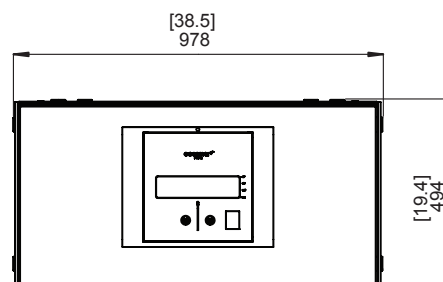

Igloo Specifications

Made entirely of glass and stainless steel, the Igloo is a sleek and modern update to the traditional fireplace.

Burner Ventilation and Efficiency*

Dimensions L x W x H mm/in	Compatible Burner	Fuel Capacity	Heats on Average (Indoors)	Thermal Output Net (MAX)	Approx. Burn Time	Minimum Room Size
978 x 494 x 904 38.5 x 19.4 x 35.6	BK5	5 L [1.3 Gals]	Over 35 m² [376.7 ft²]	14 MJ/h 13,000 BTU/h 3.5 kW	7 - 11 hours	70 m³ [2,472 ft³]

Application	Indoor Only
Surround Colours	Stainless Steel ESF.D.IGL
Burner Colours	Stainless Steel
Materials	Grade 304 Stainless Steel, Toughened Glass, Grade 304 Stainless Steel Burner
Approx. Weight	54.1kg [118.9lbs] Weight includes burner.
Fuel Type	e-NRG Bioethanol / e-NRG.com

*These values are indicative only and may vary depending on the model purchased, installation, and the seasonal resource used to manufacture e-NRG. This model complies with existing standards in the USA, Europe, UK and Australia. O-TL listed to UL 1370, EN 16647 BSI Certified and ACCC Safety Mandate compliant.

FOR MORE INFORMATION PLEASE REFERENCE THE CLEARANCE & INSTALLATION MANUAL