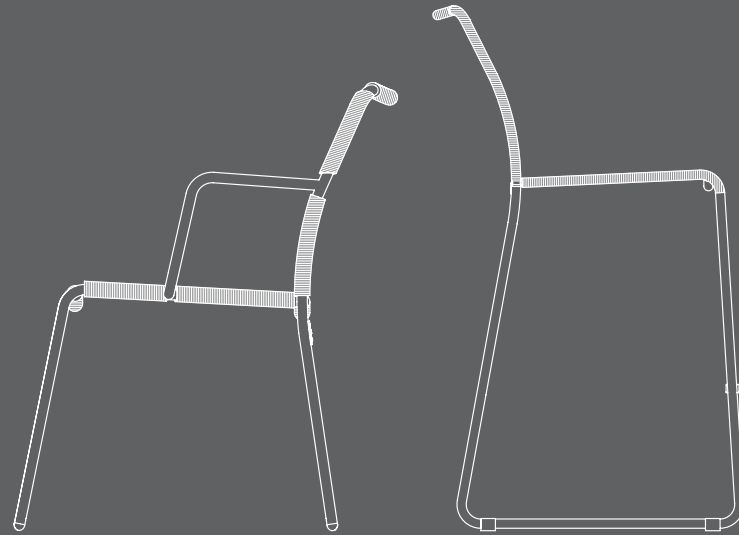

# MANDA

Design by Vincent Cantaert & Barbara Widiningtias

Delivering the Manda Collection to accommodate your imagination of minimalist design being harmonized with solid metal construction. Each one enhances your space with a sleek, outstanding look while providing a sturdy, robust presence.

# MANDA

FRAME	WEAVING	COLOR OPTIONS
*Standard Powder Coated Aluminum **Premium Powder Coated Aluminum	Fiber Weave   Round	See our website

**MANDA Chair Woven**  
MG2718

<b>W</b>	23"		59 cm	
<b>D</b>	27"		69 cm	
<b>H</b>	31.5"		80 cm	
<b>SH</b>	17.5"		44 cm	
<b>AH</b>	25.5"		65 cm	

+

**Optional Padded Cushion - MANDA Chair**  
CU66

**Thickness** 0.8" | 2 cm

**MANDA Bar Side Chair**  
MG2747

<b>W</b>	19"		48 cm
<b>D</b>	25"		64 cm
<b>H</b>	42.5"		108 cm
<b>SH</b>	29"		74 cm

**MANDA Bar Armchair**  
MG2749

<b>W</b>	23"		58 cm
<b>D</b>	25"		64 cm
<b>H</b>	42.5"		108 cm
<b>SH</b>	29"		74 cm
<b>AH</b>	38"		96 cm