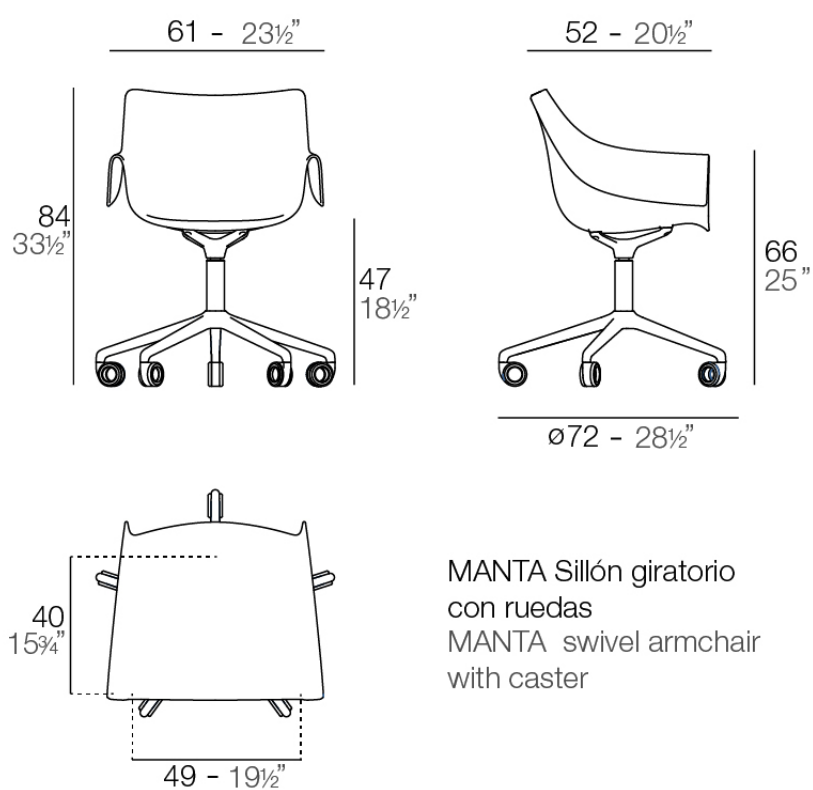

995 Governor Dr. #103
El Dorado Hills, CA 95762
866 382-8600

YARDART info@yardart.com

Products / Chairs / Manta Swivel Caster Armchair

Manta swivel caster armchair

by Eugeni Quitllet

New outdoor and indoor chair collection. The versatile Manta chair adapts perfectly to any space, whether in a home, office, or public setting. This is all possible thanks to an interchangeable design made up of seats and bases to create countless combinations.

Info

Description

Weight: 7.53 Kg

MANTA Sillón giratorio
con ruedas
MANTA swivel armchair
with caster

Finishes

finishes

Basic

Ref. 65054

white

black

ecru

Available in various colors

color sentada

Ref. 65047A

white 201

ecru 2003