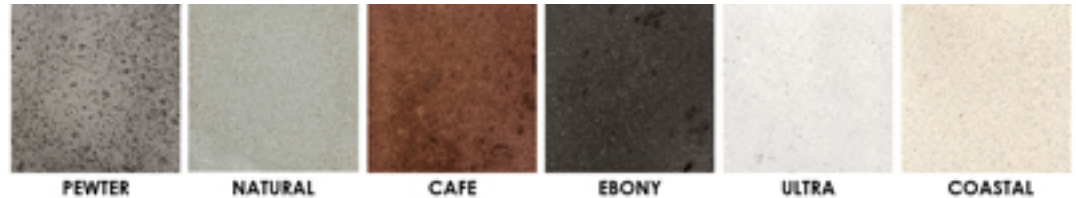

Moderno 3

995 Governor Dr. #103
El Dorado Hills, CA 95762

866 382-8600

YARDART info@yardart.com

SPECIFICATIONS

Diameter	30"
Bottom Diameter	14"
Height	18"
Burner Size	15" Diameter / 65,000 BTU
Weight	125 lbs.
Fuel Source	LP or NG
Ignition	Key Valve
Materials	Glass fiber reinforced cement