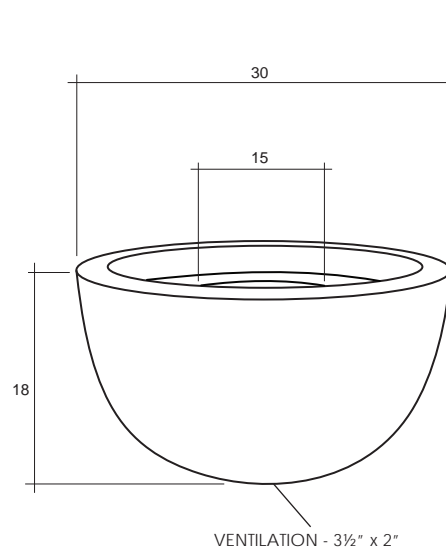

Moderno 3

995 Governor Dr. #103
El Dorado Hills, CA 95762

866 382-8600

YARDART info@yardart.com

SPECIFICATIONS

Diameter	30"
Bottom Diameter	14"
Height	18"
Burner Size	15" Diameter / 65,000 BTU
Weight	125 lbs.
Fuel Source	LP or NG
Ignition	Key Valve
Materials	Glass fiber reinforced cement