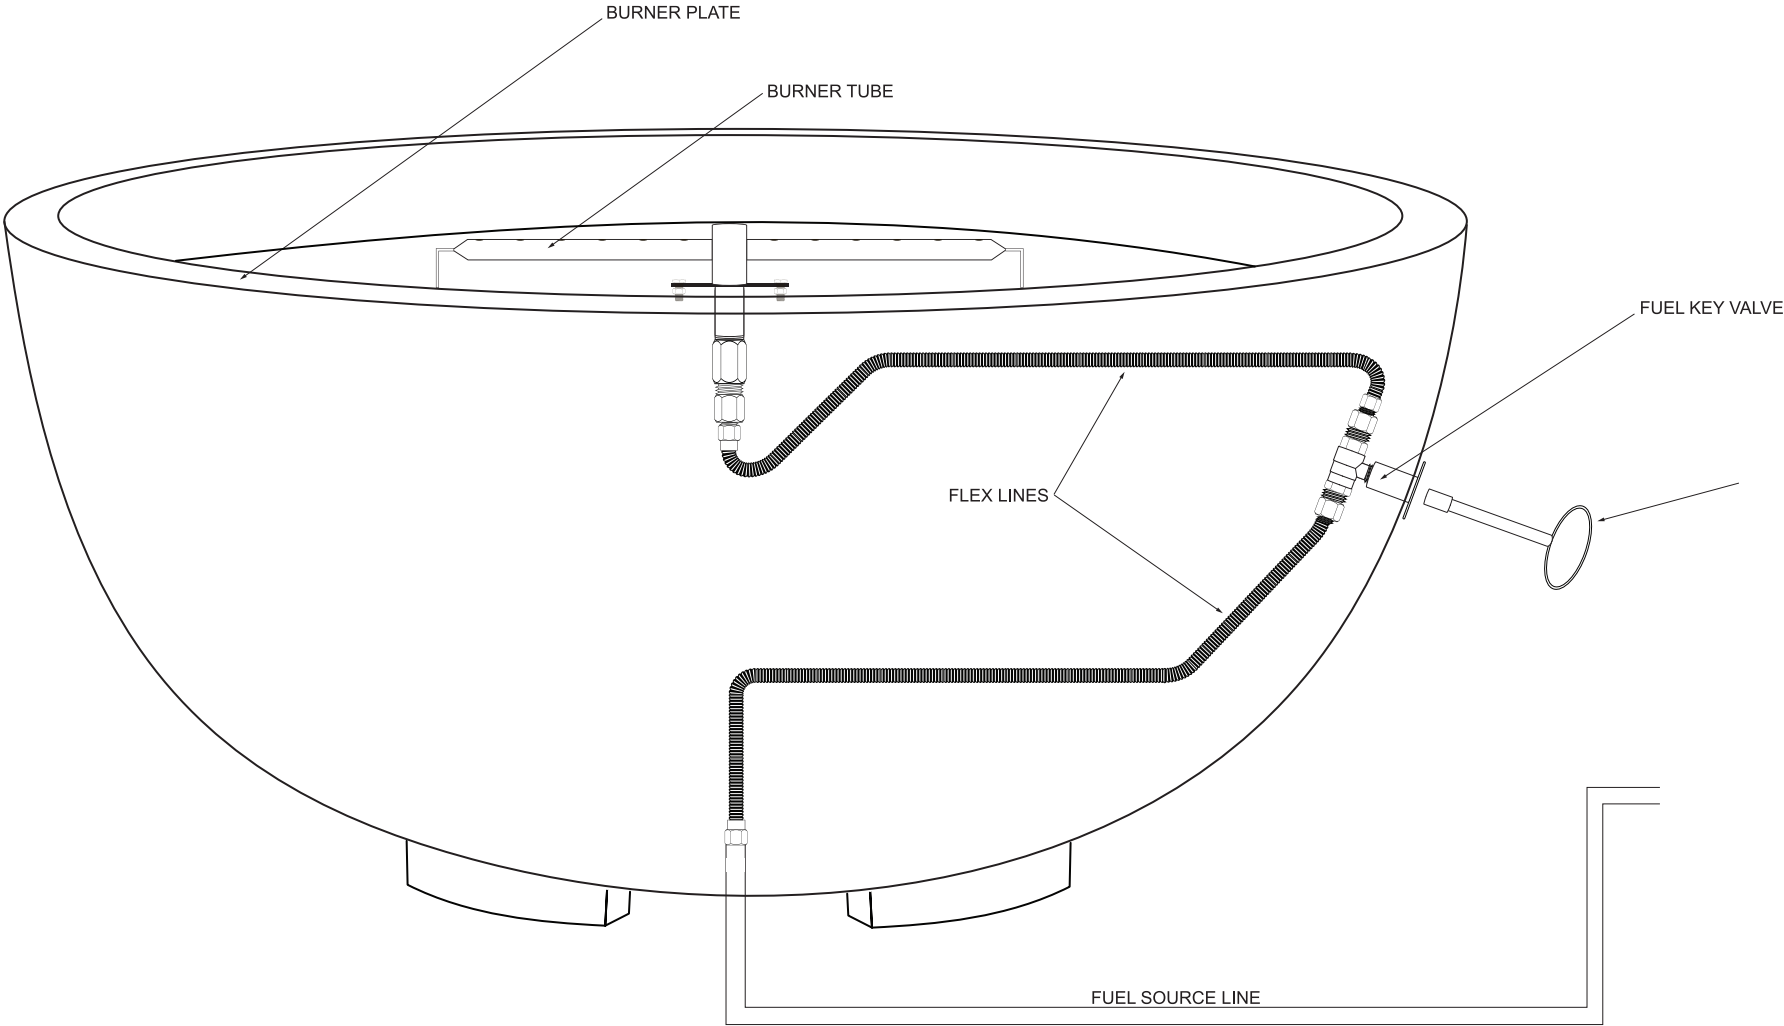

Moderno 3

995 Governor Dr. #103
El Dorado Hills, CA 95762

866 382-8600

YARDART info@yardart.com

SPECIFICATIONS

Diameter	30"
Bottom Diameter	14"
Height	18"
Burner Size	15" Diameter / 65,000 BTU
Weight	125 lbs.
Fuel Source	LP or NG
Ignition	Key Valve
Materials	Glass fiber reinforced cement

MODERNO SERIES ASSEMBLY DIAGRAM

YARDART

📍 117-C Town and Country Drive
Danville, California 94526

☎ 866-382-8600

✉ info@yardart.net