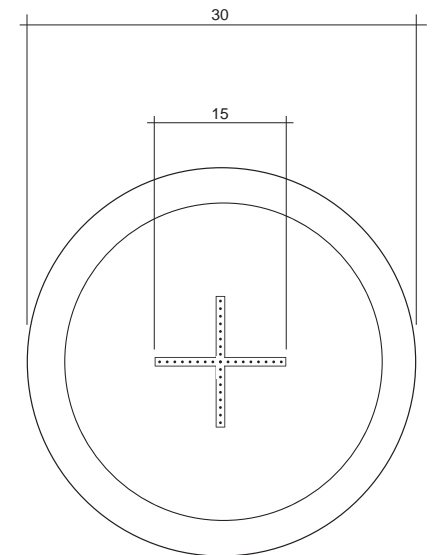

Moderno 3

995 Governor Dr. #103
El Dorado Hills, CA 95762

866 382-8600

YARDART info@yardart.com

SPECIFICATIONS

Diameter	30"
Bottom Diameter	14"
Height	18"
Burner Size	15" Diameter / 65,000 BTU
Weight	125 lbs.
Fuel Source	LP or NG
Ignition	Key Valve
Materials	Glass fiber reinforced cement