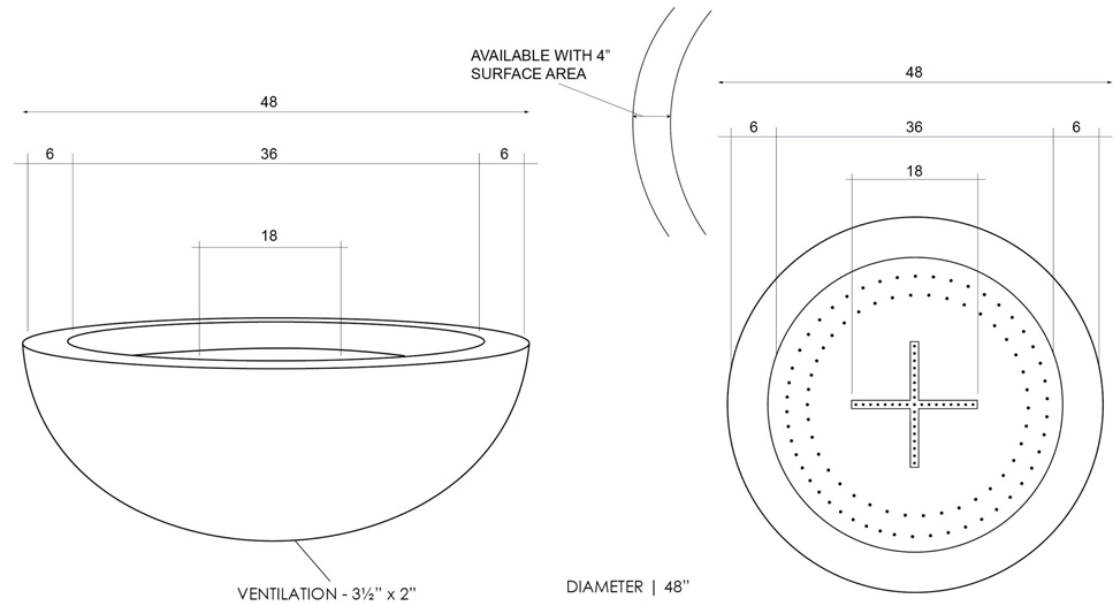

Moderno 4

995 Governor Dr. #103
El Dorado Hills, CA 95762

866 382-8600

YARDART info@yardart.com

SPECIFICATIONS

Diameter	48"
Bottom Diameter	24"
Height	17"
Burner Size	18" / 65,000 BTU
Weight	400 lbs.
Fuel Source	LP or NG
Ignition	Key Valve
Materials	Glass fiber reinforced cement